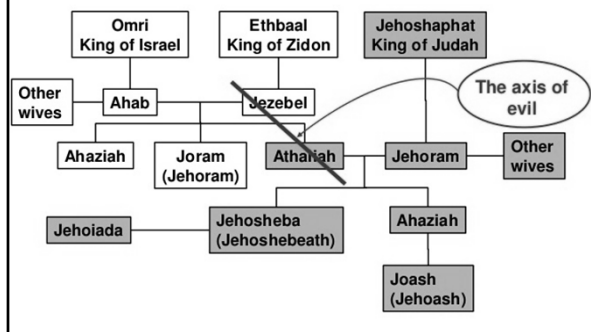

“(Jesus said,) ‘Behold, I have come - in the volume of the book it is written of Me.’”
Hebrews 10:7

TYPOLOGY IN THE STORY OF ISAAC BEING SACRIFICED

EVENT/ISSUE	ISAAC	JESUS
Only begotten Son	Genesis 22:2	John 3:16
Offered on a mountain, hill	Genesis 22:2	Matt. 21:10
Took donkey to place of sacrifice	Genesis 22:3	Matt. 21:2-11
Two men went with him.	Genesis 22:3	Mark 15:27
Three day journey.	Genesis 22:4	Luke 24:13-21
Son carried wood on his back up hill	Genesis 22:6	John 19:17
God will provide for Himself the lamb	Genesis 22:8	John 1:29
Son was offered on the wood	Genesis 22:9	Luke 23:33

<https://scottlapierre.org/category/types-and-shadows/>

A. THE OLD TESTAMENT CONTAINS MANY EXAMPLES OF JESUS CHRIST BEING PREFIGURED LONG BEFORE HE CAME INTO THIS WORLD

B. OUR TEXT TONIGHT CONTAINS ONE EXAMPLE OF JESUS CHRIST BEING PREFIGURED LONG BEFORE HE CAME INTO THIS WORLD

UNDERSTANDING ATHALIAH

HOW JOASH PREFIGURES JESUS:

1. IN THE CIRCUMSTANCES RELATING TO HIS BIRTH