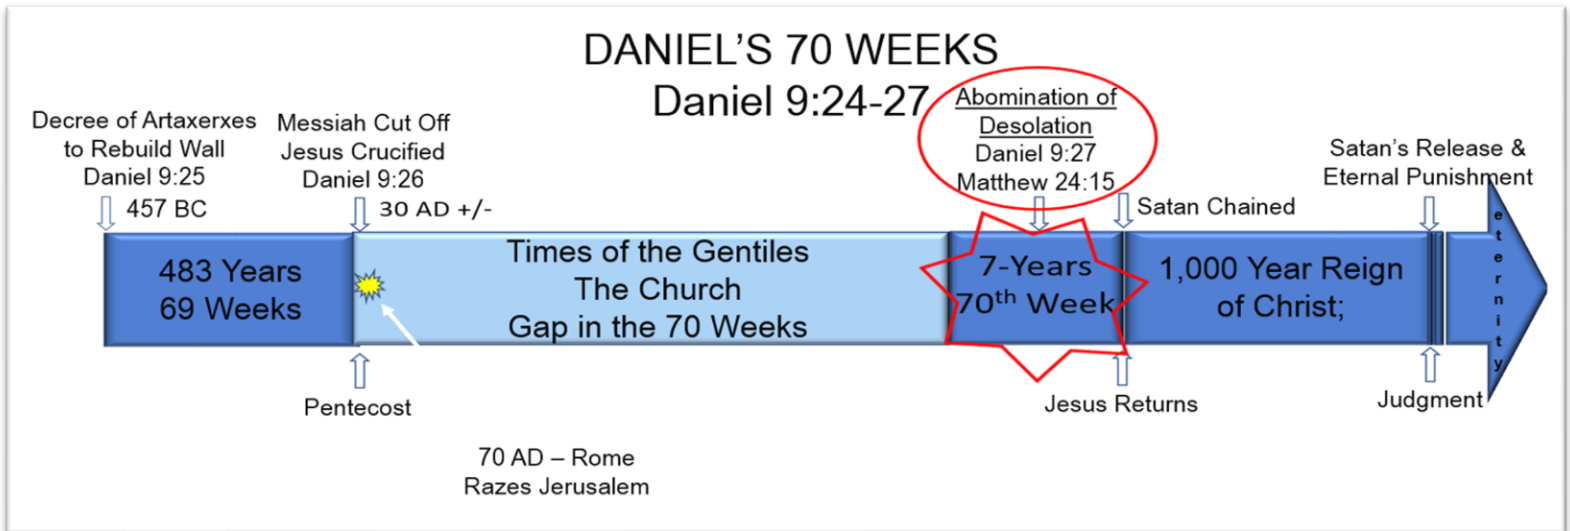

MESSAGE THEME: *Living Alert, Prepared, and Discerning*

- **THE ABOMINATION** - *Matthew 24:15 (ESV)* "So when you see the abomination of desolation spoken of by the prophet Daniel, standing in the holy place (let the reader understand),
  - **The Abomination of Desolation in the Holy Place**
    - Abomination – *bdelygma*: loathsome, detestable, pollutant, revulsive, defiled
    - Desolation – *eremosis*: destruction, utter ruin, wasted

- Holy Place – The Temple
  - **An End Time Event** - *2 Thessalonians 2:3–4 (ESV)* Let no one deceive you in any way. For that day will not come, unless the rebellion comes first, and the man of lawlessness is revealed, the son of destruction, 4 who opposes and exalts himself against every so-called god or object of worship, so that he takes his seat in the temple of God, proclaiming himself to be God.
  - **Quickly Flee – Avoid Detection** - *Matthew 24:16–18 (ESV)* then let those who are in Judea flee to the mountains. 17 Let the one who is on the housetop not go down to take what is in his house, 18 and let the one who is in the field not turn back to take his cloak.
  - **The Blessings of the Unrestricted** - *Matthew 24:19–20 (ESV)* And alas [how dreadful] for women who are pregnant and for those who are nursing infants in those days! 20 Pray that your flight may not be in winter or on a Sabbath.
- **GREAT TRIBULATION**
  - **The Severity** - *Matthew 24:21 (ESV)* For then there will be great tribulation, such as has not been from the beginning of the world until now, no, and never will be.
    - Grk Wd: "Megas" - huge, large, or great
    - Grk Wd: "Thlipsis" a pressing together, Intense pressure, duress, stress
  - **Cut Short** - *Matthew 24:22 (ESV)* And if those days had not been cut short, no human being would be saved. But for the sake of the elect those days will be cut short.
- **GREAT DECEPTION**