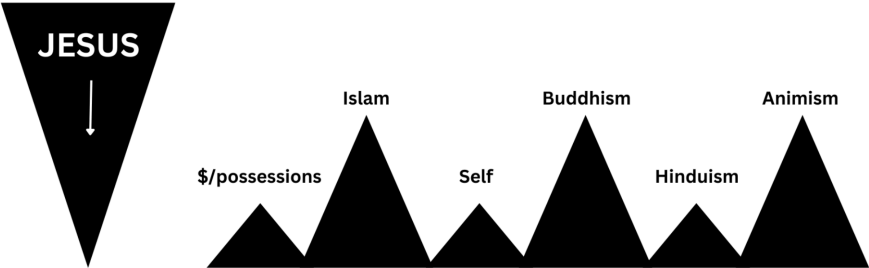

LIFE IN THE KINGDOM OF GOD

Exodus 34:4-7
Colossians 3:12-17

LIFE IN THE KINGDOM OF GOD

Exodus 34:4-7
Colossians 3:12-17

Our Anger	God's Anger
from wounded pride / ego	stems from a parent-like love for his children
inherently selfish	protective of his people
disproportionate to the offense	the punishment fits the crime
quick to flare up	patiently building up to the right moment

Our Anger	God's Anger
from wounded pride / ego	stems from a parent-like love for his children
inherently selfish	protective of his people
disproportionate to the offense	the punishment fits the crime
quick to flare up	patiently building up to the right moment

Yahweh