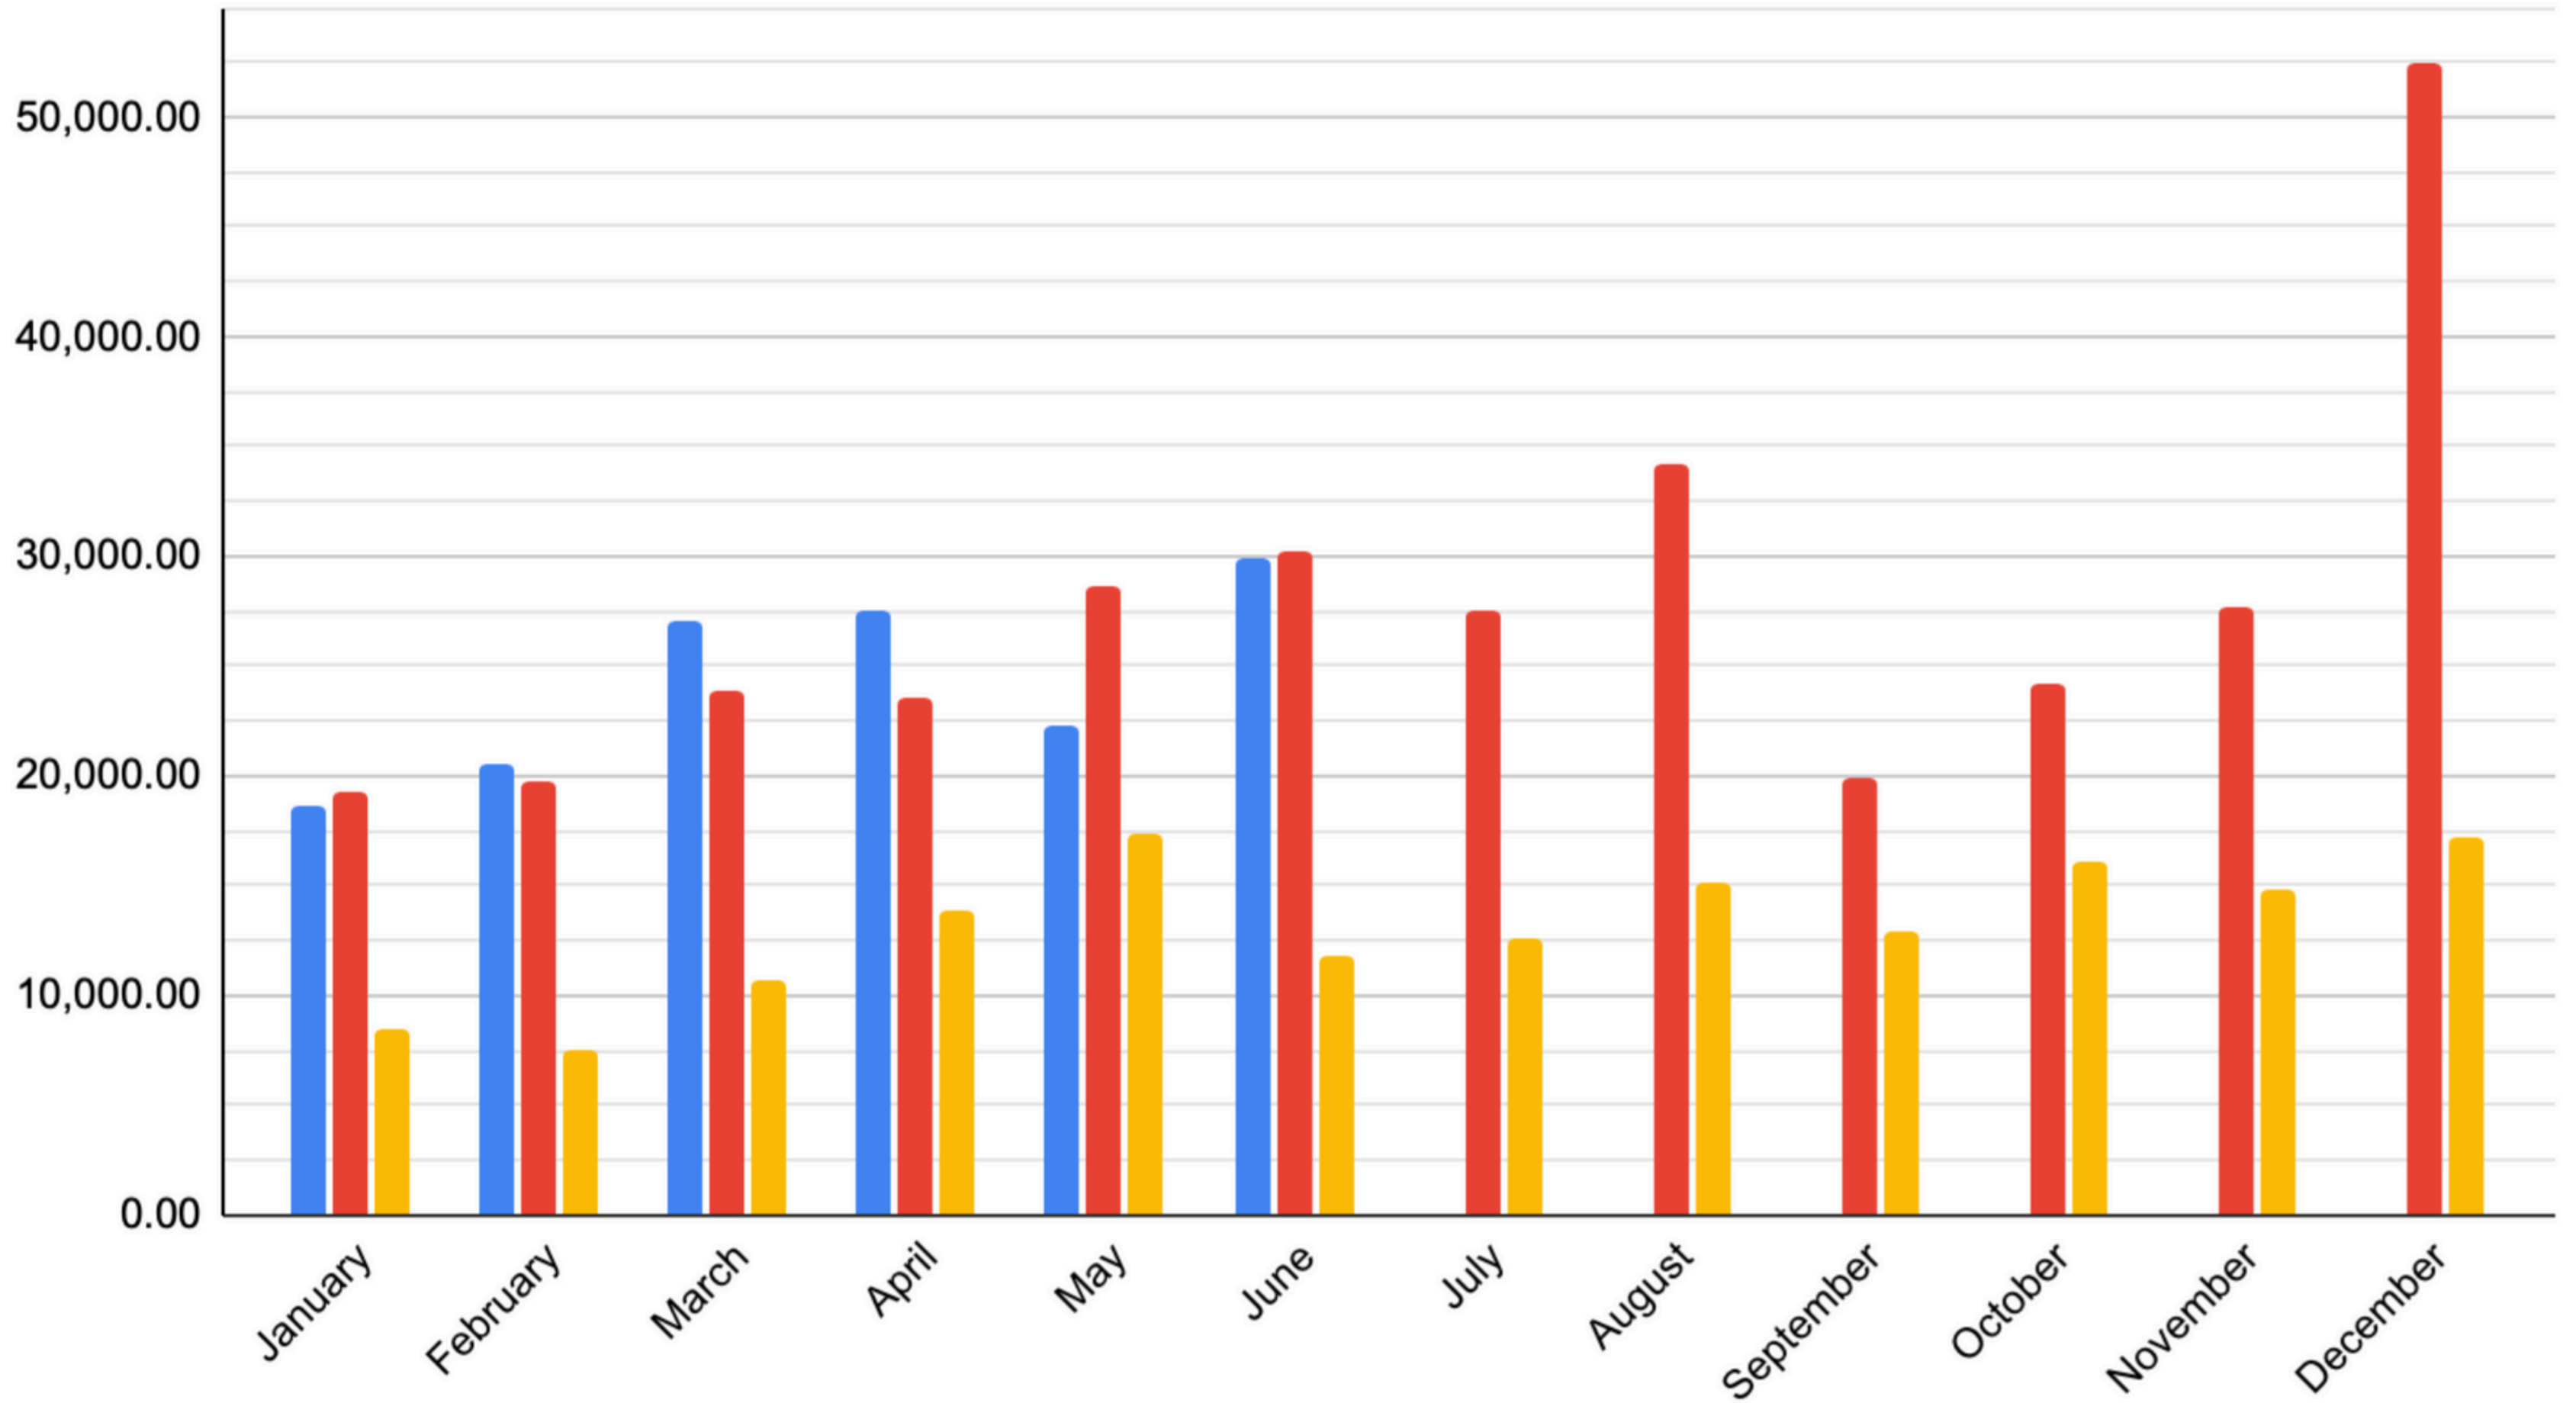

2024 2023 2022