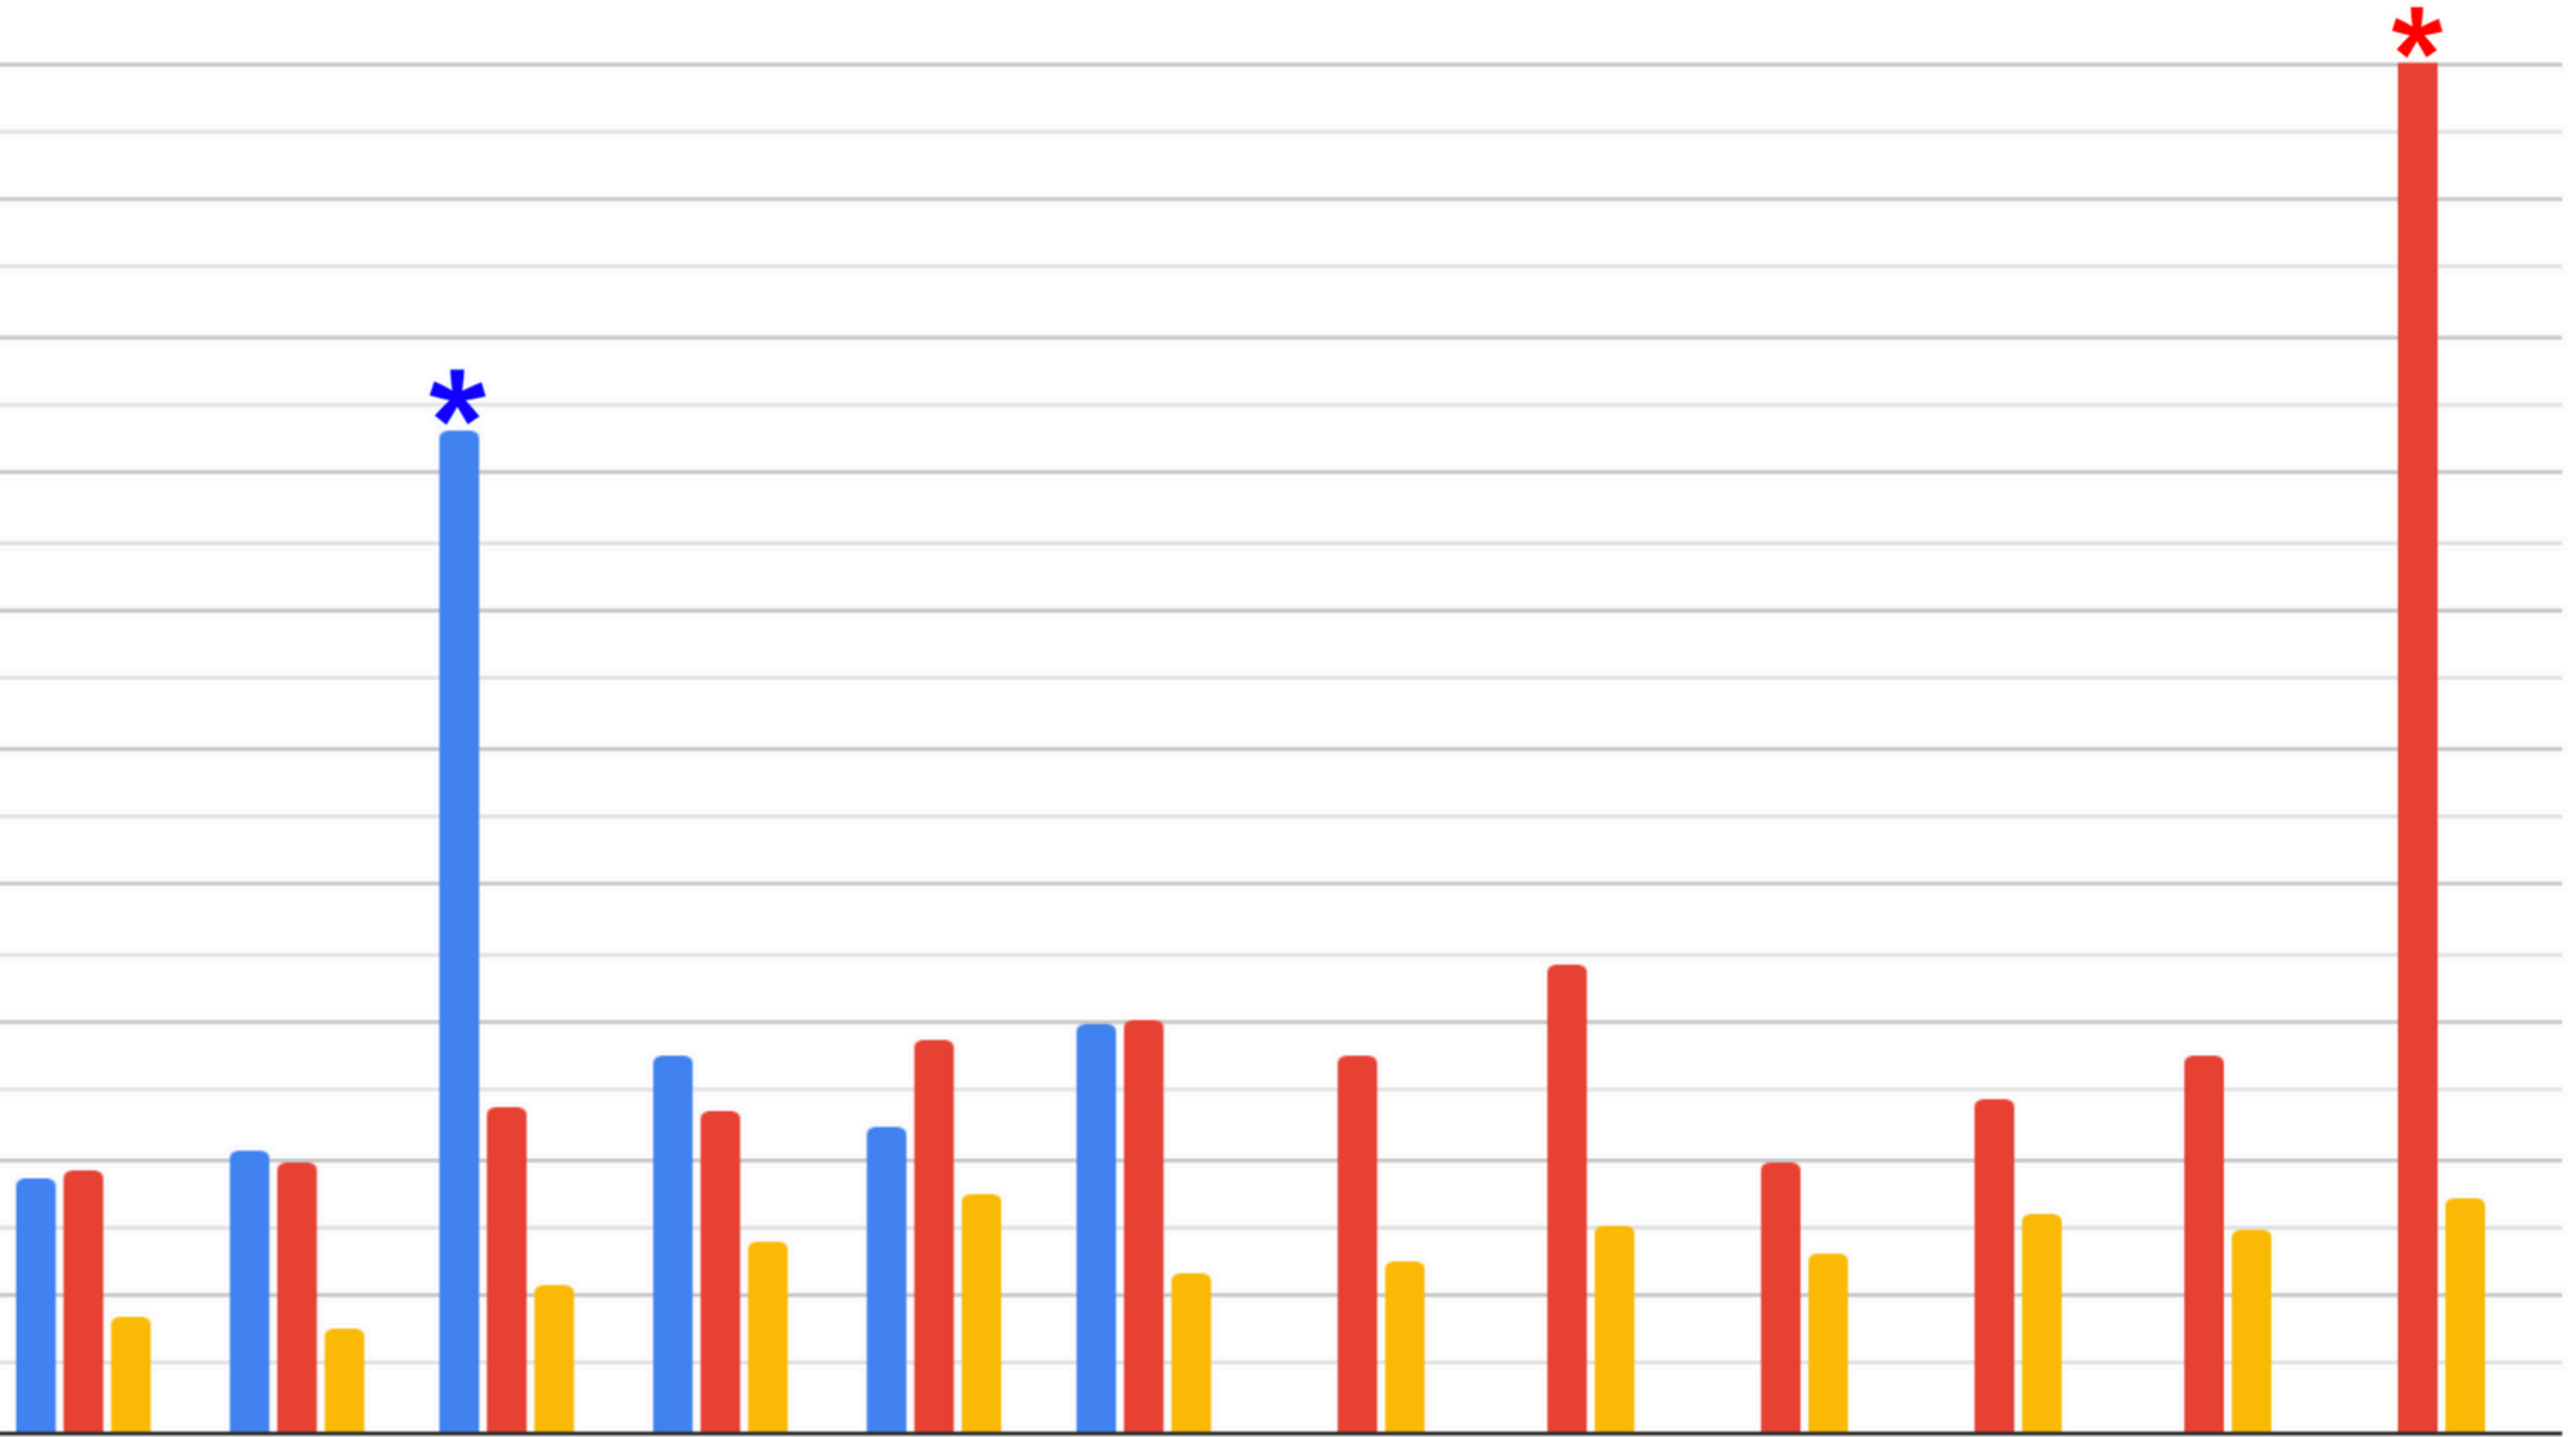

2024 2023 2022

100,000.00
90,000.00
80,000.00
70,000.00
60,000.00
50,000.00
40,000.00
30,000.00
20,000.00
10,000.00
0.00

January February March April May June July August September October November December