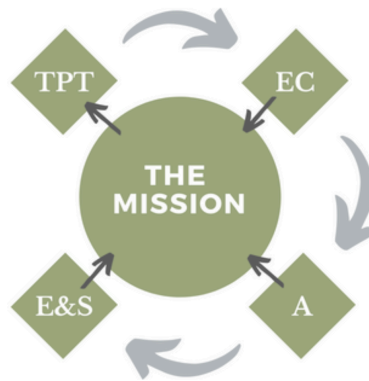

# Membership Class 2 - Exit Distinctives

*The Mission & Values*

**FIRST** - I will join Exit Church in the tenacious pursuit of Truth, actively engaging with God's Word both corporately and privately with the expressed intent of understanding and submitting to God's Word as an act of worship. (*John 17:16-17, Romans 12:1-2, Ephesians 5:25-27*)

**SECOND** - I will count myself a missionary of Exit Church out of the biblical conviction that everyone is called into the work of the Great Commission. As such, I will seek to advance the proclamation of the gospel through those opportunities and relationships God has afforded me in my family, my workplace, and my community, and support those whom the church sends to proclaim the gospel beyond our area. (*Matthew 28:16-20, 1 Corinthians 12:4-27, 2 Corinthians 5:18-21*).