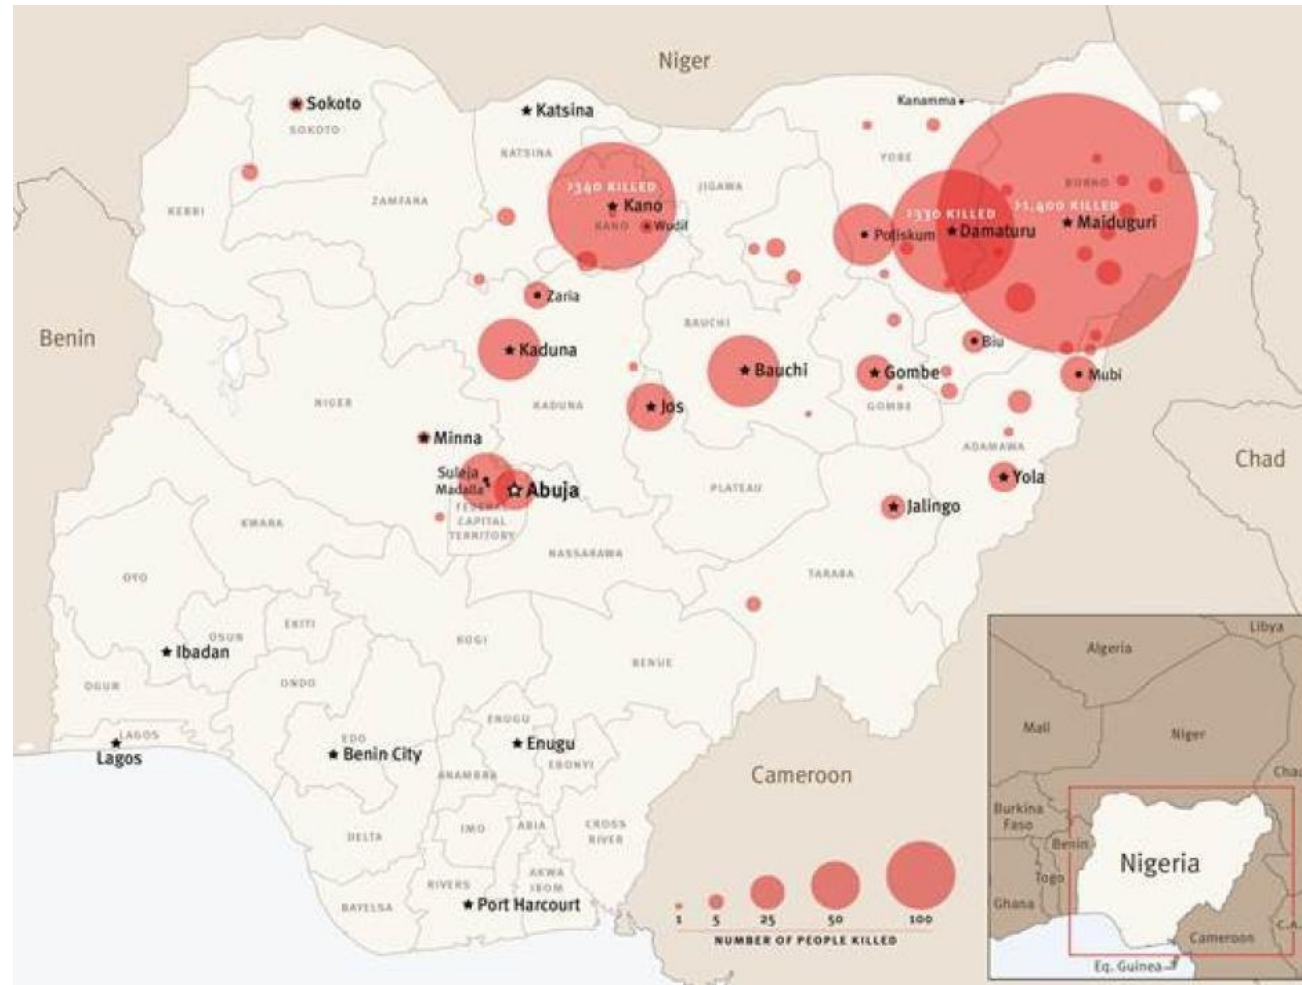

Associate Pastor of Youth Prayer Request: *General Pastoral Responsibilities*

- **General Pastoral Responsibility (About 50% of a typical work week)**
 - Meets regularly with the Lead Pastor for partnership and prayer
 - Assists the Lead Pastor by preaching at 10-12 Sunday Services per year while officiating memorial services and weddings as needed
 - Assists the Lead Pastor by helping with other general pastoral tasks (i.e. baptisms, child dedications, counseling, leading worship, etc.)
 - Participates in Staff and Leadership meetings (allowed to fully participate in Elder Board meetings once credentialed with the EFCA)
 - Participates in the EFCA Pacific Northwest District functions (i.e. conferences, retreats, etc.)

When Disturbing Evil Causes You Distressing Doubt

Psalm 10

Boko Haram Attacks in Nigeria

Source: Human Rights Watch

The Disturbing Problem We See:

[verses 2-11]

The Disturbing Problem We See:

[verses 2-11]

- ***Real oppression caused by the ruthless activities***

The Disturbing Problem We See:

[verses 2-11]

- Real oppression caused by the ruthless activities ***of those with godless attitudes.***

Tokyo Imperial Palace

The Relieving Solution We Find:

[verses 12-18]

The Relieving Solution We Find:

[verses 12-18]

1. Remember God's promise to bring justice.

Anglerfish

Source: Walmart

The Relieving Solution We Find: