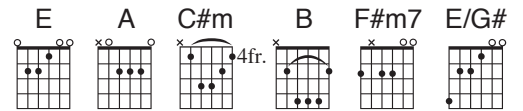

WORTHY IS THE LAMB

Intro

II: **E / A / | C#m / B /** :||

Key: E

4/4 ♩ = 75bpm

Verse 1

E **B**
We shout for joy, we sing aloud

C#m
A song of adoration

A
To the King of all creation

E **B**
We come before His holy throne

C#m
We kneel before our Maker

A
The King and risen Saviour

Pre-Chorus 2

F#m **B** **E/G#**
There's no one like our God

A **B**
There's no one like our God

Instrumental

II: **F#m** | **A** | **E** | **B** :||

Chorus

E **A** **B**
Worthy is the Lamb who was slain
[C#m]

To receive all honour

E **A** **B** **[C#m]**
All the glory, power and fame

A **C#m** **B**
Jesus, You are God. Jesus, You are God

E/G# **A** **C#m** **B**
Jesus, You are God. Jesus, You are God

Outro

F#m **E** **E/G#**
Jesus, You are God. Jesus, You are God

E **A** **C#m** **B** **A**
Jesus, You are God. Jesus, You are God

Verse 2

We lift our hands, we give our lives
To the only One who's worthy
To the King of love and mercy
We boldly come before Your throne
We worship our Creator
The King who reigns forever