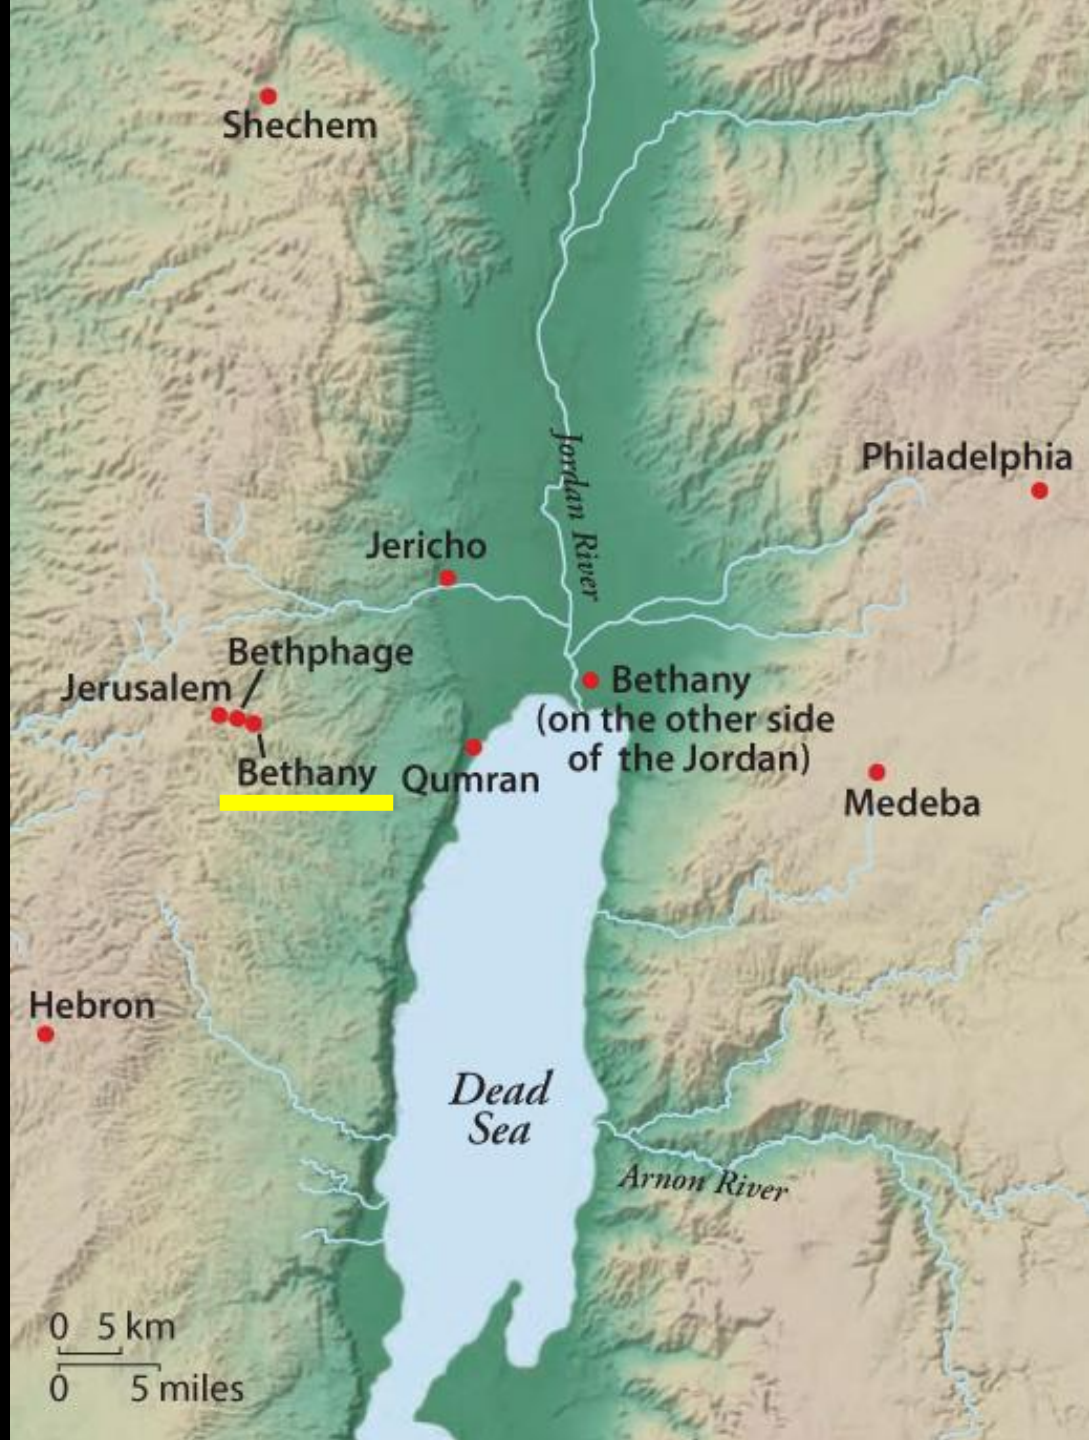

Here I am to Worship (Pt. 1)

Luke 10:38–42

Theme

Worship is the ultimate
priority.

Here I am to Worship (Pt. 1)

Luke 10:38–42

I. The Great Contrast (38–40a)

A. Two different sisters

Here I am to Worship (Pt. 1)

Luke 10:38–42

I. The Great Contrast (38–40a)

- A. Two different sisters
- B. Two different priorities

Here I am to Worship (Pt. 1)

Luke 10:38–42

- I. The Great Contrast (38–40a)
- II. The Great Conflict (40b)
- III. The Great Concern (41–42)