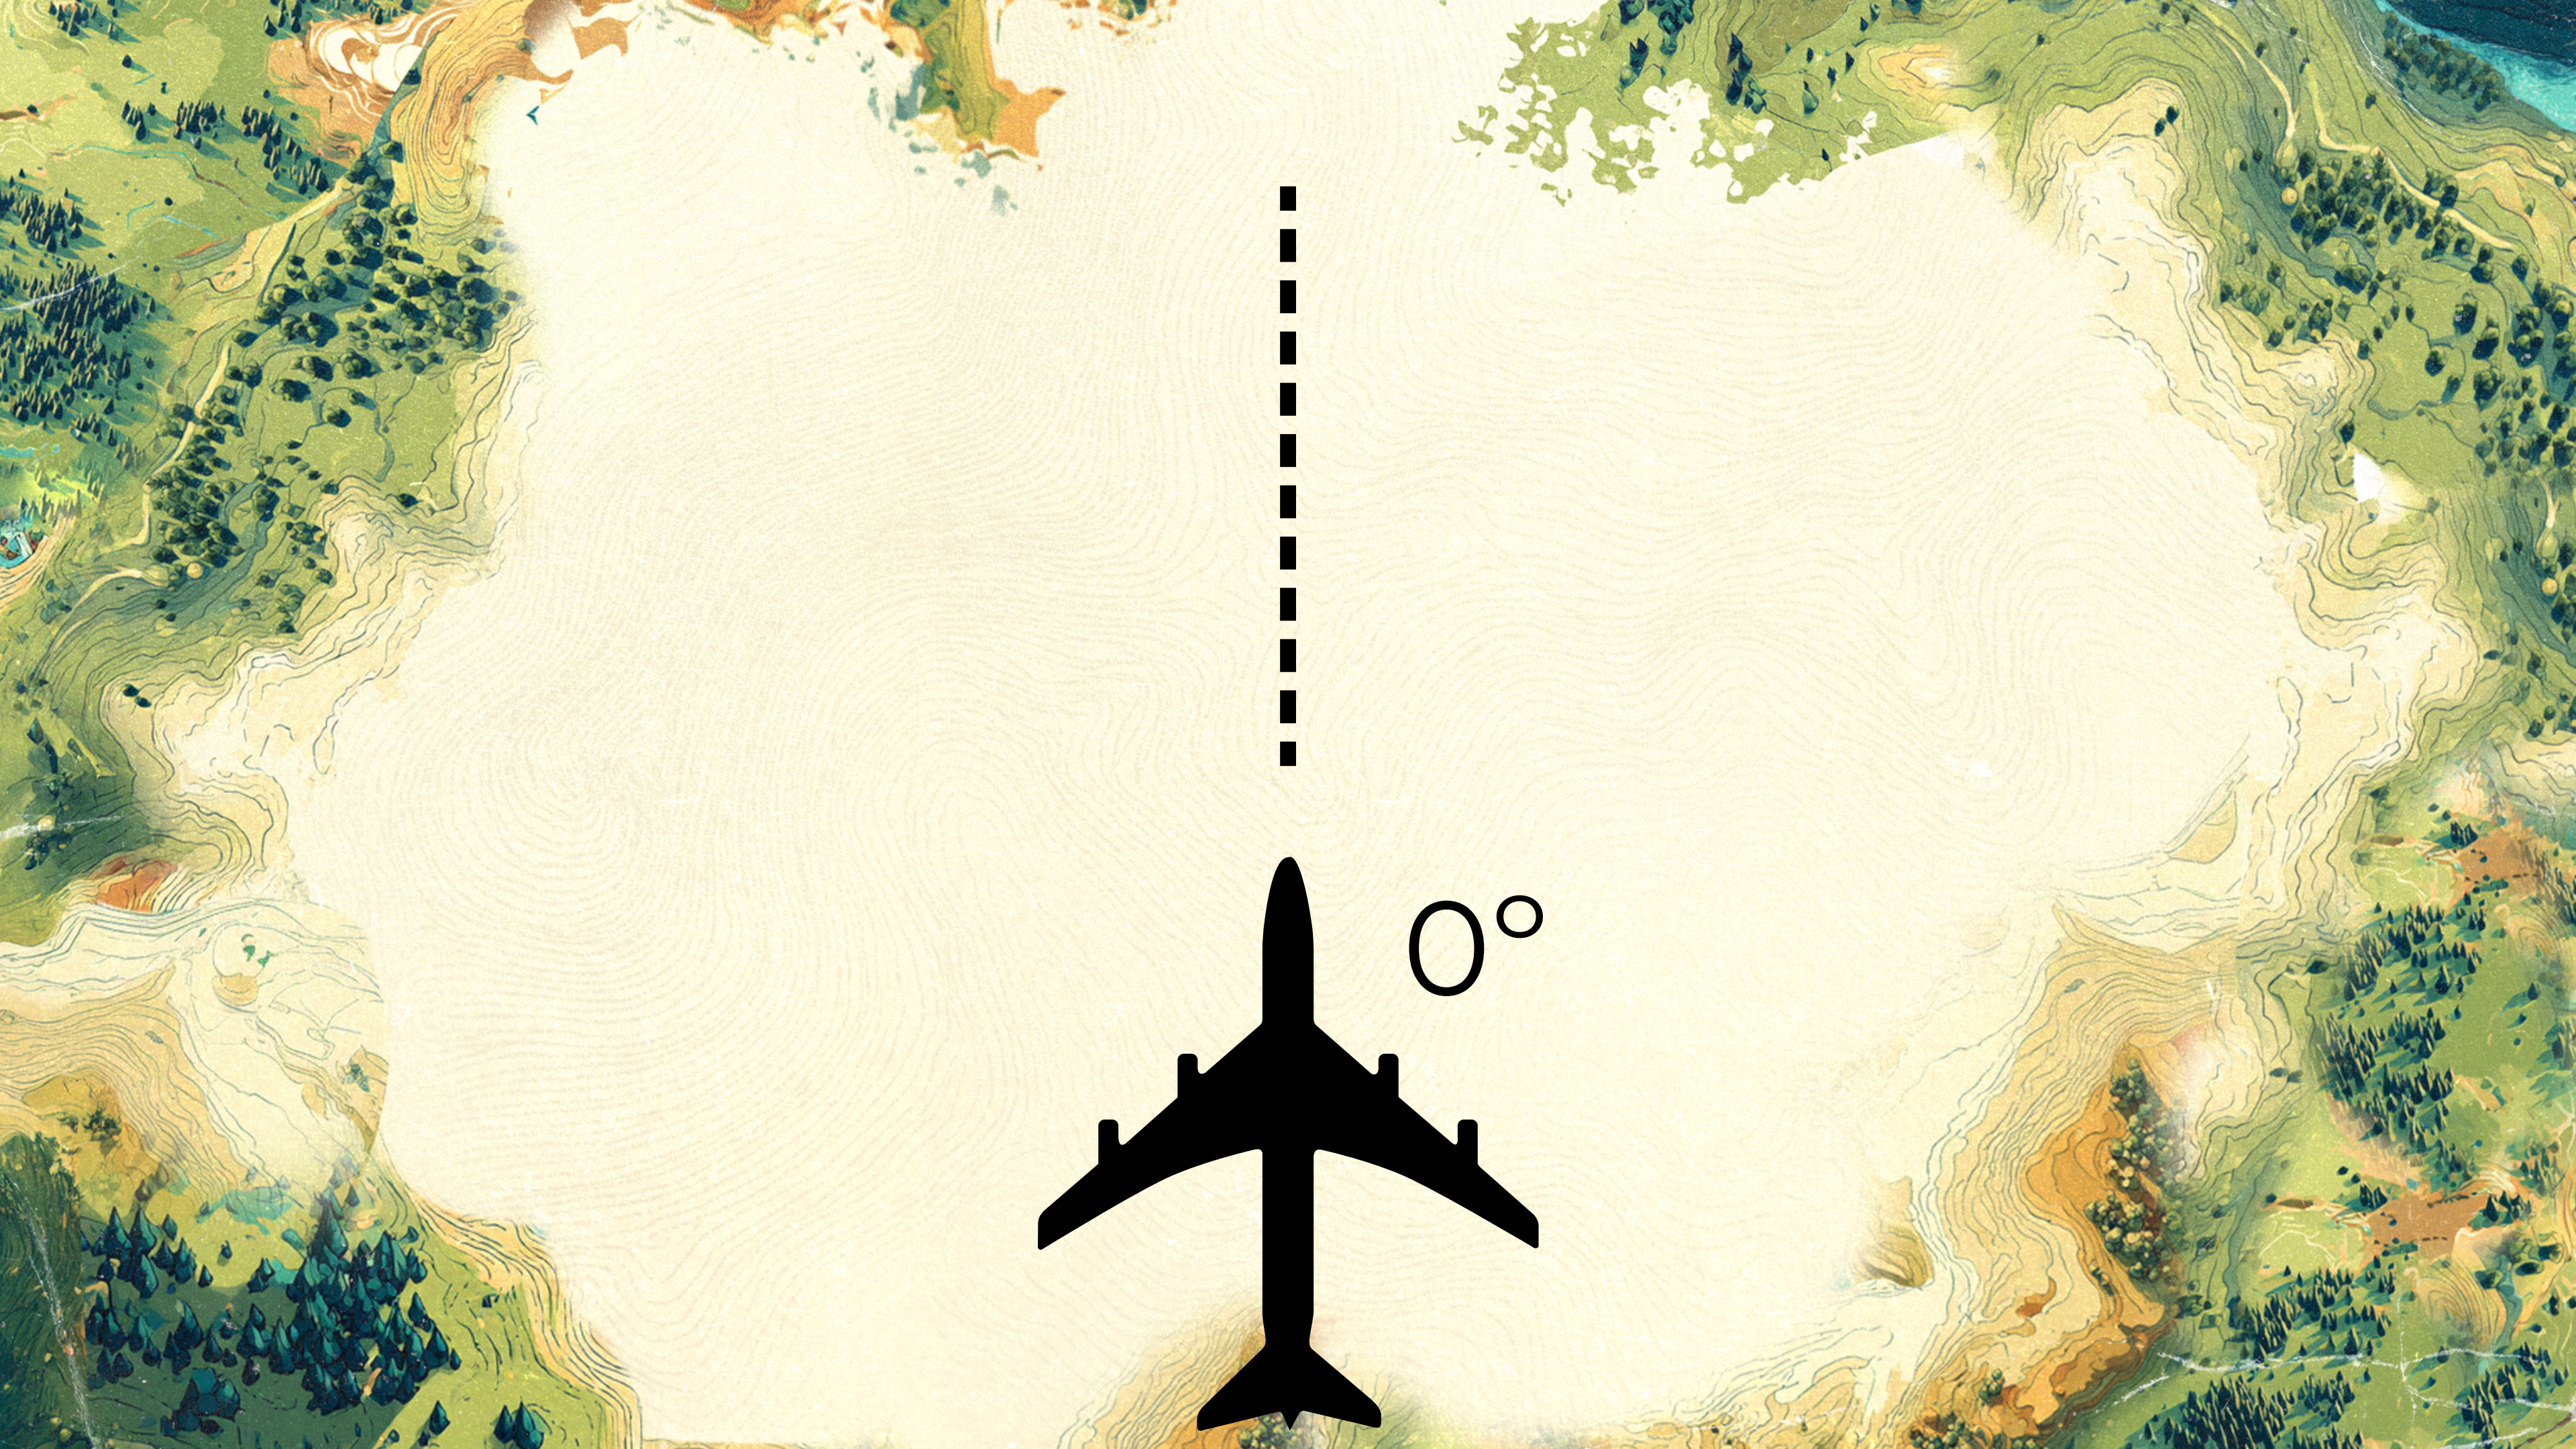

A topographic map with a central white area and surrounding green and brown terrain. The map features contour lines and various shades of green, yellow, and brown, representing different elevations and land cover. The central white area is a large, irregular shape, possibly representing a body of water or a specific region of interest. The surrounding terrain is detailed with contour lines and patches of green, suggesting forested areas or hills. The overall style is that of a traditional topographic map.

# **Cuida la Dirección:**

Las pequeñas desviaciones  
son peligrosas

10°

20°

45°

0°

A topographic map with a central white circular area, overlaid with a large black text message. The map shows contour lines, green and brown terrain, and a blue river. The text is centered and reads: 

**Llega con Confianza:**  
La victoria ya fue asegurada

A topographic map with a central white circular area. The map features contour lines and various colors representing elevation and terrain, including greens, yellows, oranges, and blues. The central white area is a large circle that frames the text.

Camina en la luz que  
Dios ya te dio, y confía en  
Él para el siguiente paso.

A topographical map with a central white circle and a surrounding green and brown landscape. The map features contour lines and various shades of green, brown, and blue, representing different elevations and terrain types. The central white circle is the focal point of the image.