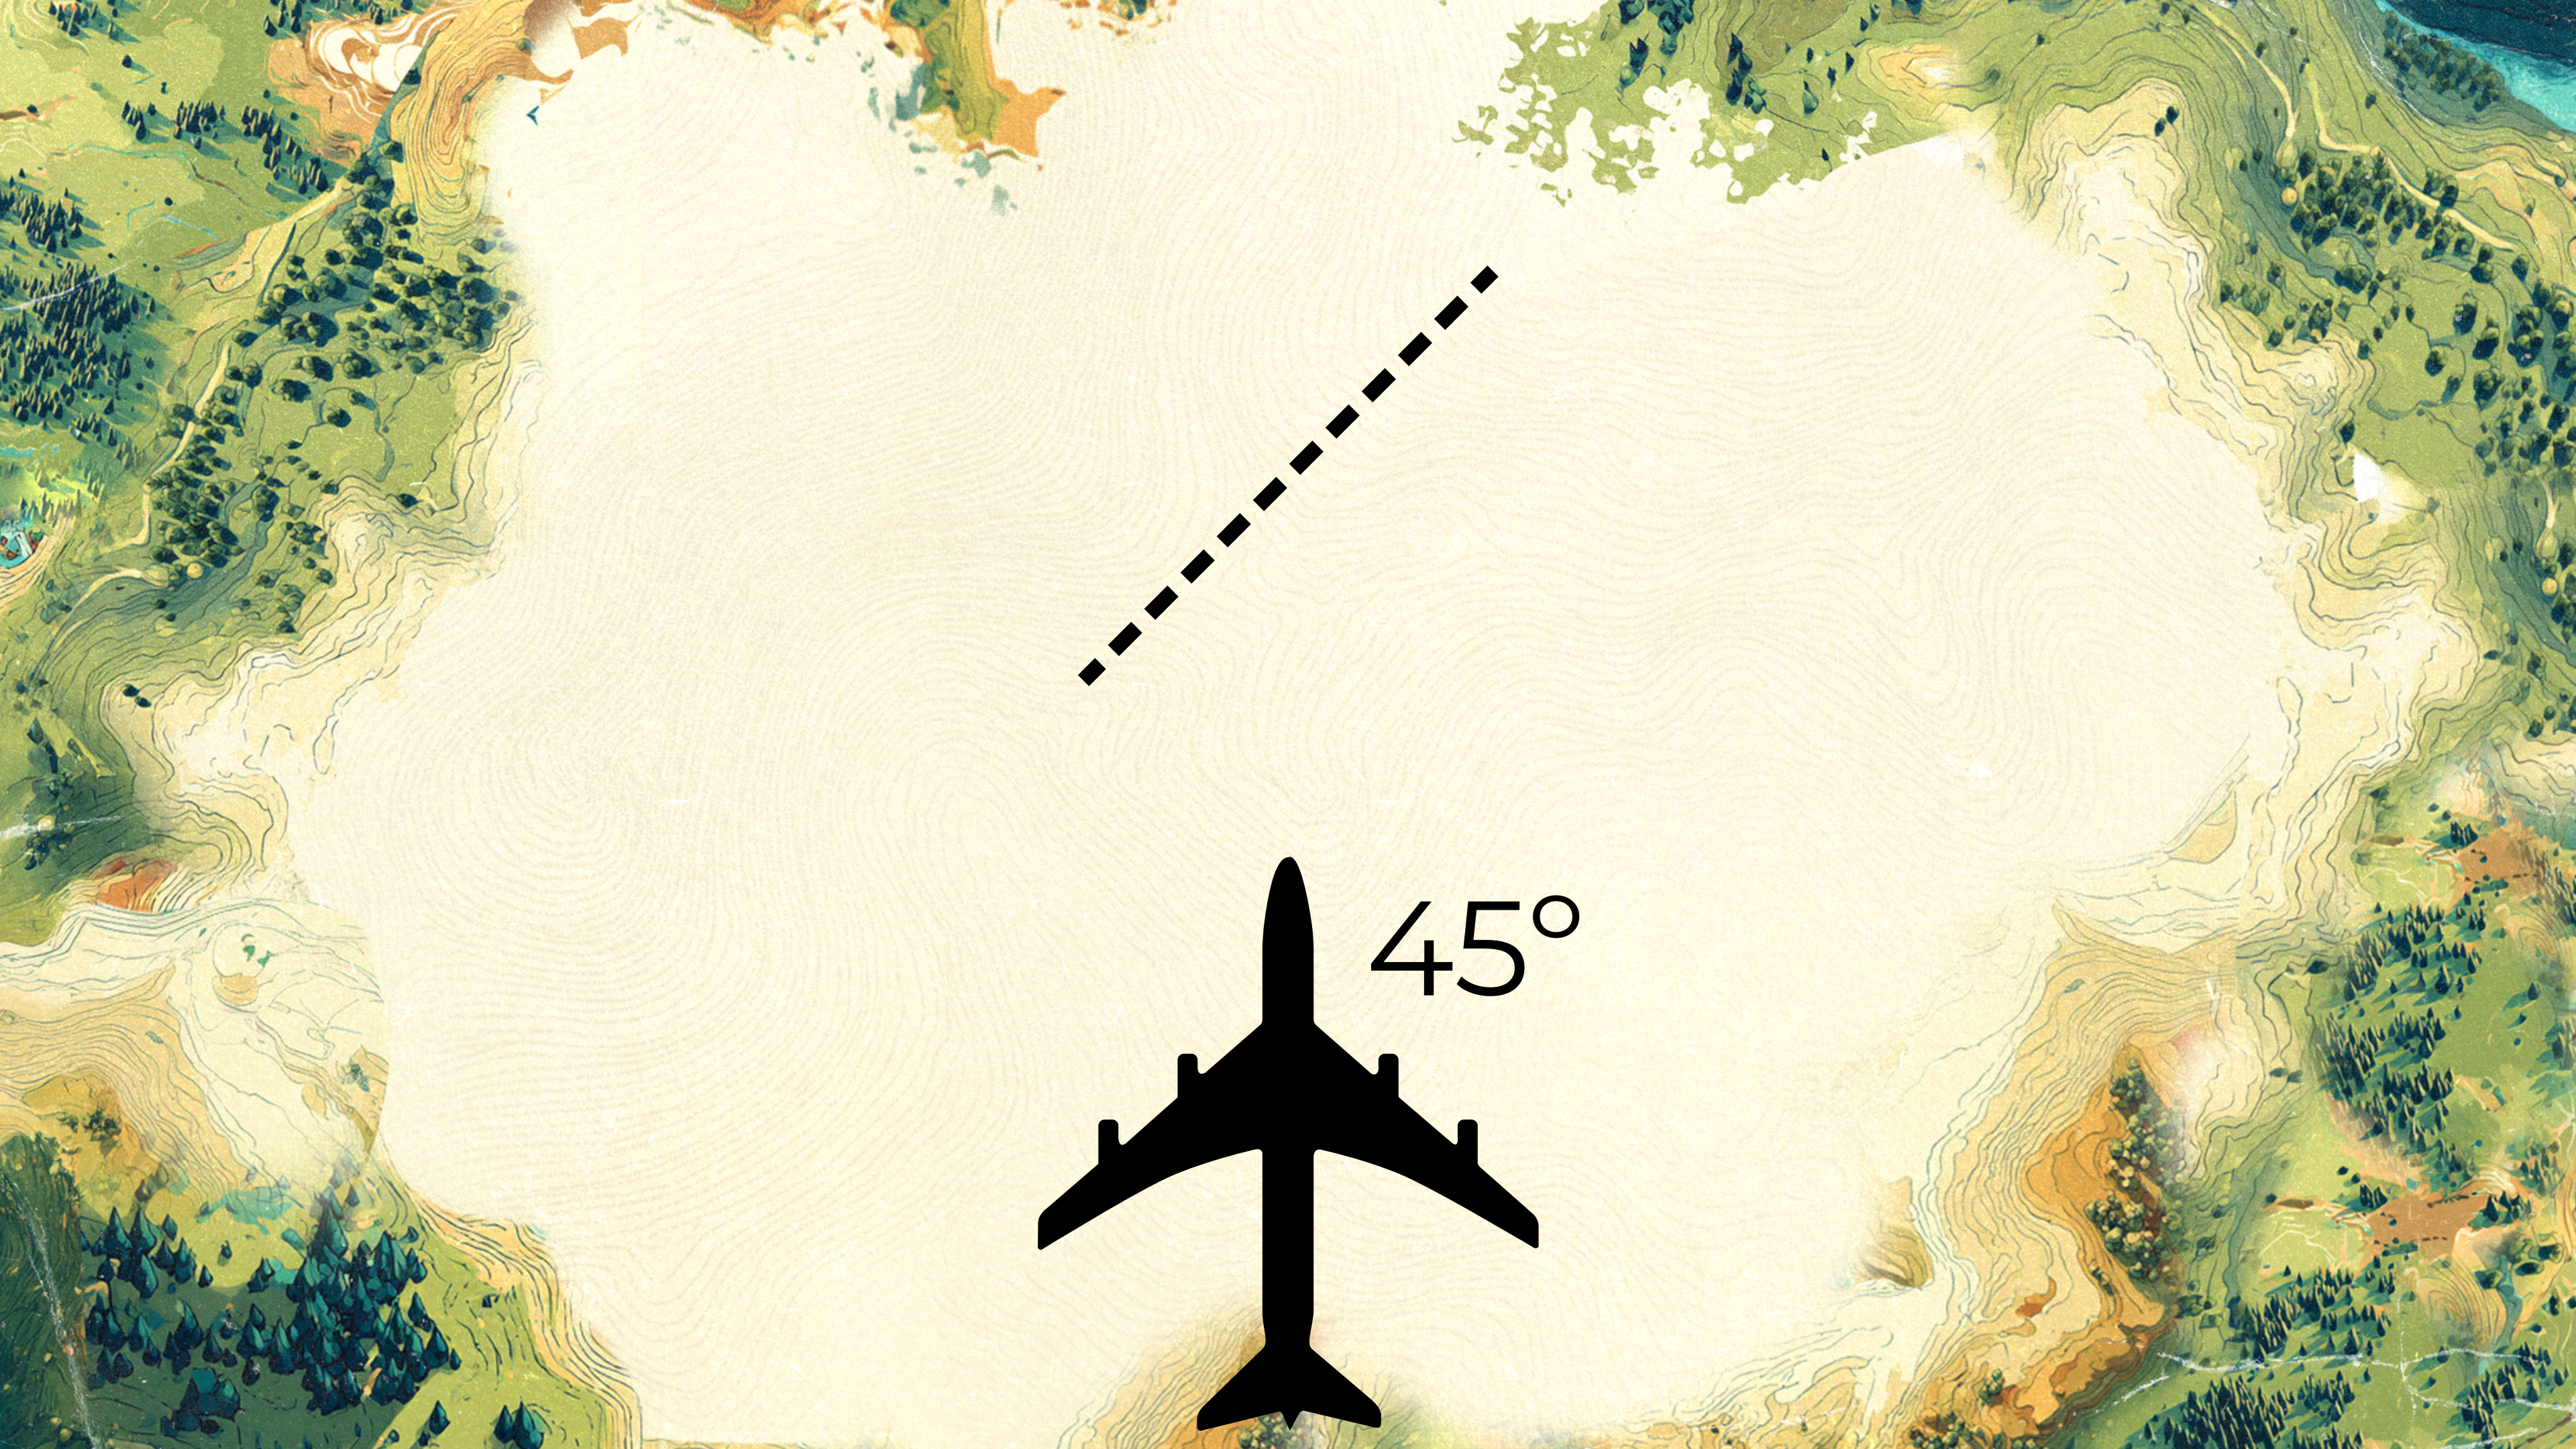

A topographic map with a central white area and surrounding green and brown terrain. The map features contour lines and various shades of green, yellow, and brown, representing different elevations and land cover. The central white area is a large, irregular shape, possibly representing a body of water or a specific region of interest. The surrounding terrain is detailed with contour lines and patches of green, suggesting forested areas or hills. The overall style is that of a traditional topographic map.

# **Cuida la Dirección:**

Las pequeñas desviaciones  
son peligrosas

10°

20°

45°

0°

A topographic map with a central white circular area, overlaid with a large black text message. The map shows contour lines, green and brown terrain, and a blue river. The text is centered and reads: 

**Llega con Confianza:**  
La victoria ya fue asegurada

A topographic map with a central white circular area. The map features contour lines and various colors representing elevation and terrain, including greens, yellows, oranges, and blues. The central white area is a large circle that frames the text.

Camina en la luz que  
Dios ya te dio, y confía en  
Él para el siguiente paso.

A topographical map with a central white circle and a surrounding green and brown landscape. The map features contour lines and various shades of green, brown, and blue, representing different elevations and terrain types. The central white circle is the focal point of the image.