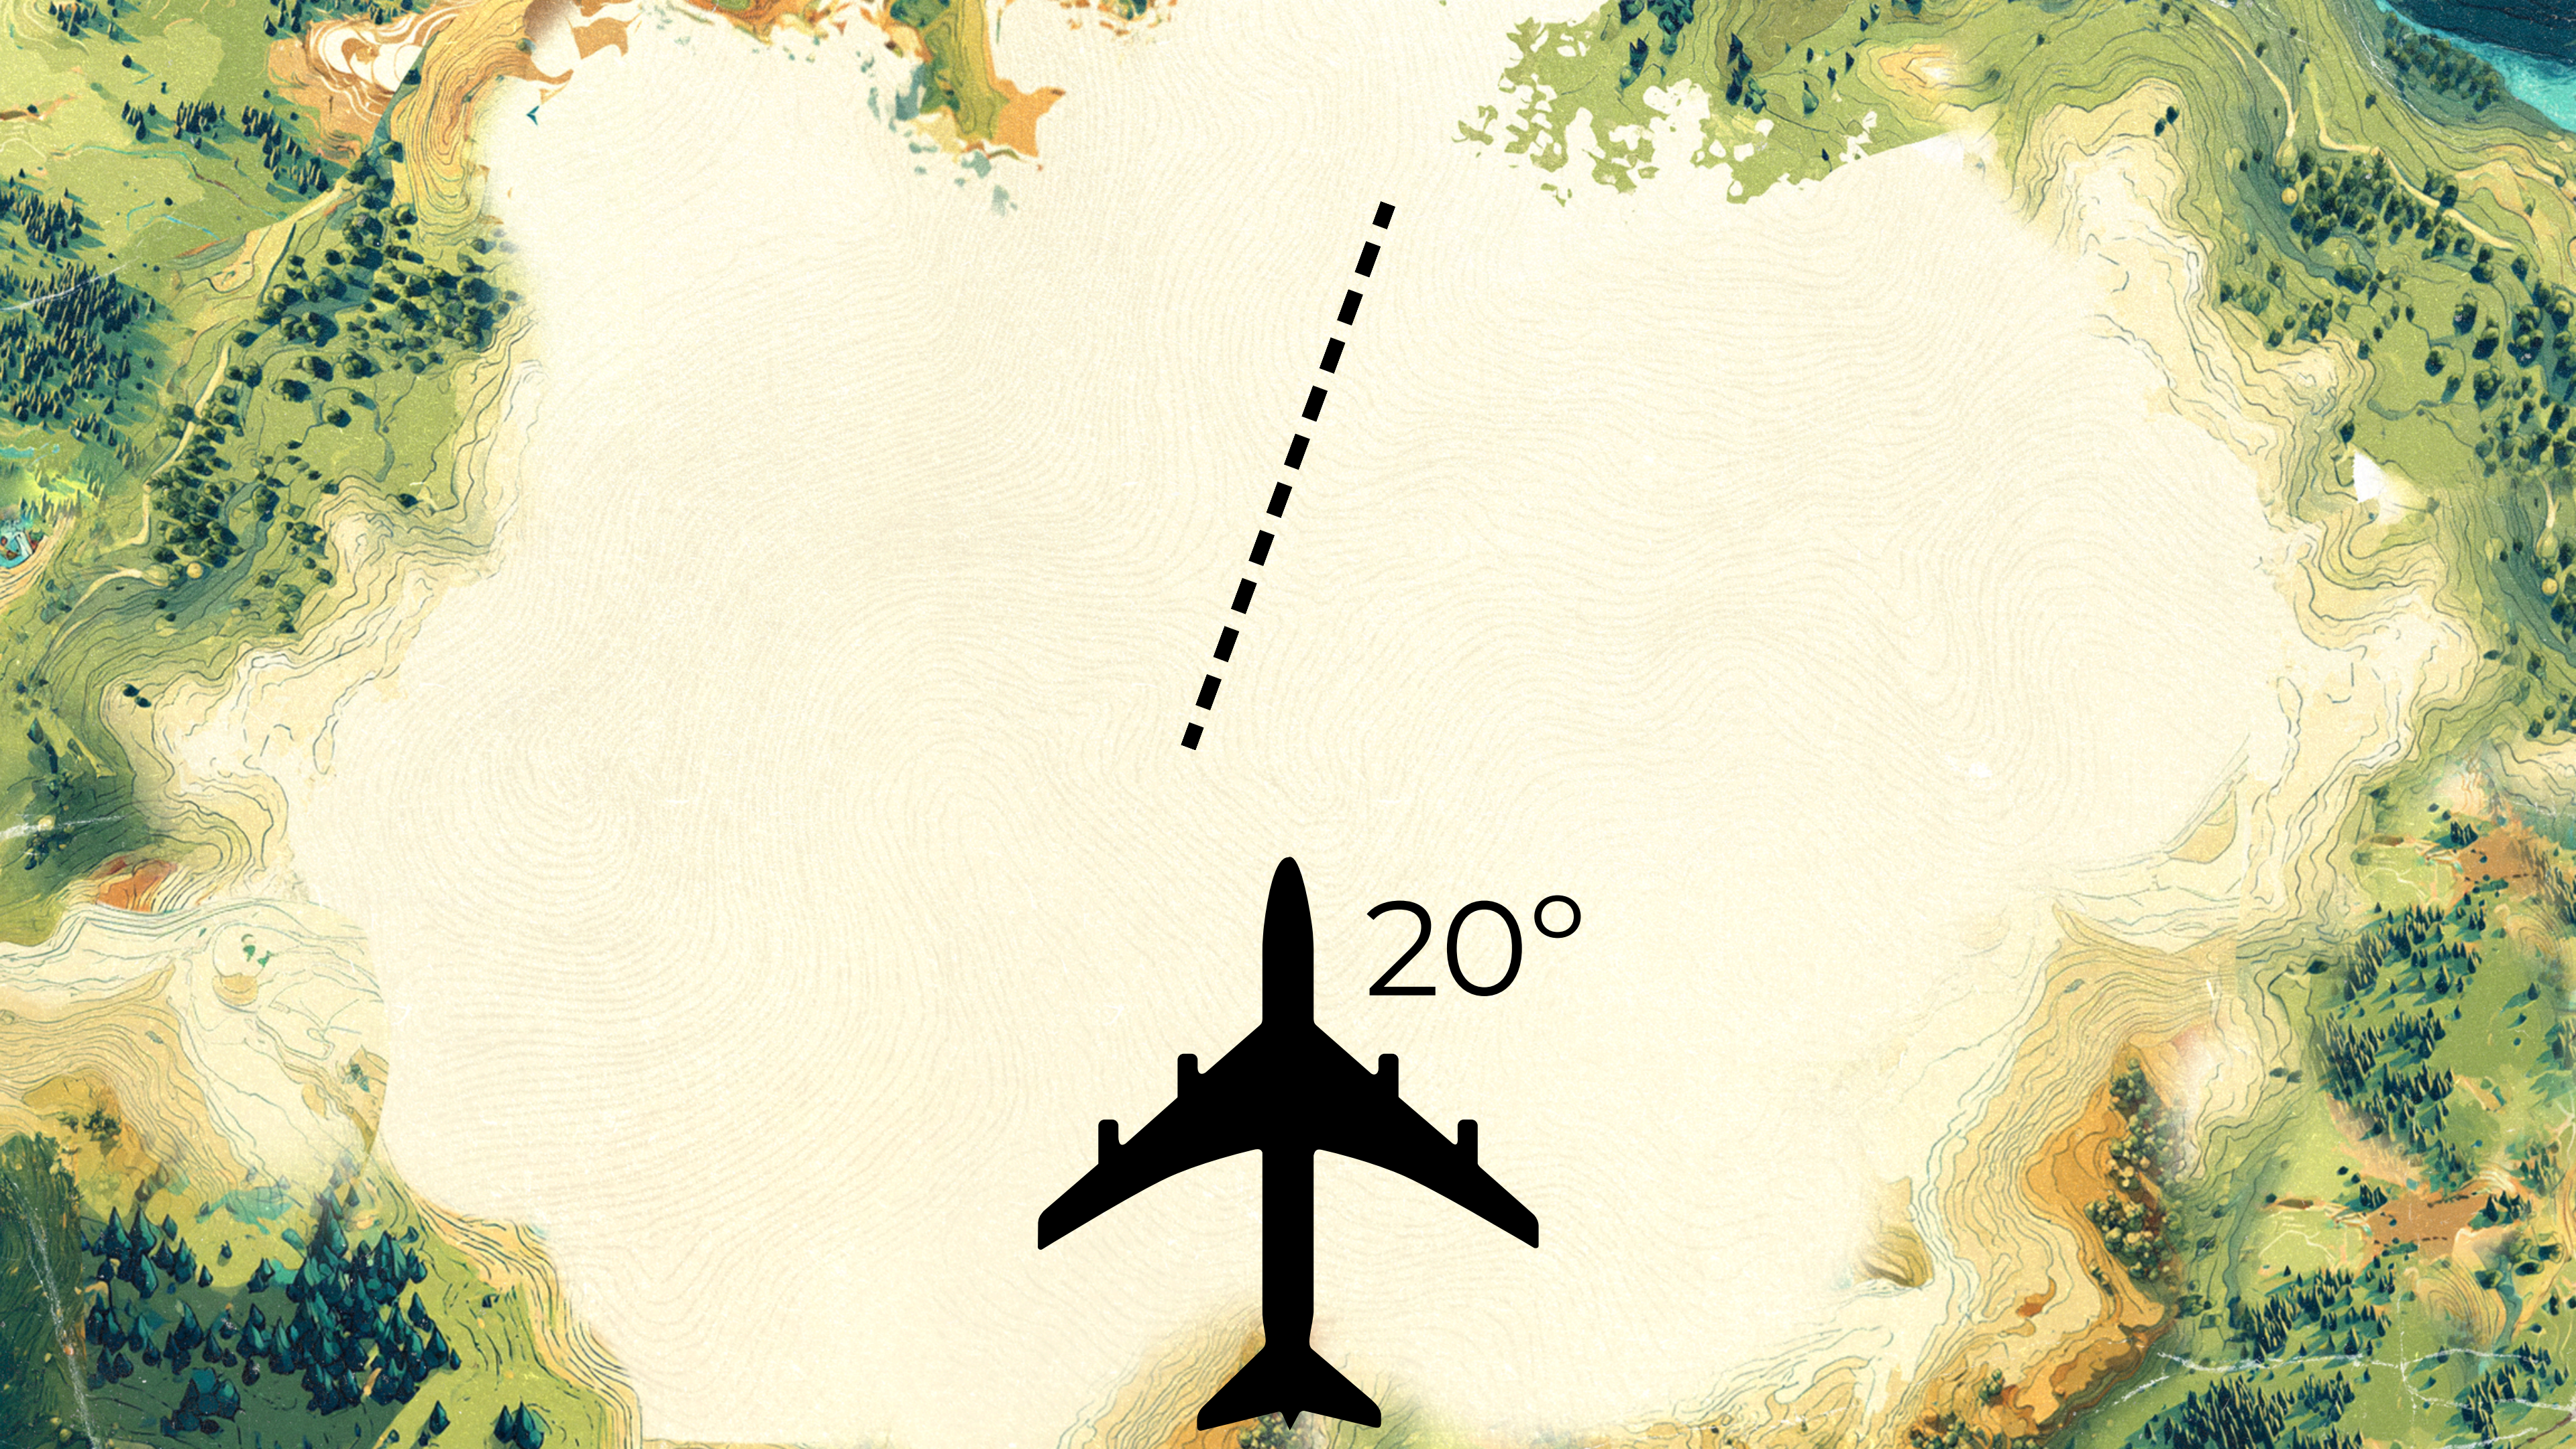

A topographic map with a central white area and surrounding green and brown terrain. The map features contour lines and various shades of green, yellow, and brown, representing different elevations and land cover. The central white area is a large, irregular shape, possibly representing a body of water or a specific region of interest. The surrounding terrain is detailed with contour lines and patches of green, suggesting forested areas or hills. The overall style is that of a traditional topographic map.

# **Cuida la Dirección:**

Las pequeñas desviaciones  
son peligrosas

10°

20°

45°

0°

A topographic map with a central white circular area, overlaid with a large black text message. The map shows contour lines, green and brown terrain, and a blue river. The text is centered and reads: 

**Llega con Confianza:**  
La victoria ya fue asegurada

A topographic map with a central white circular area. The map features contour lines and various colors representing elevation and terrain, including greens, yellows, oranges, and blues. The central white area is a large circle that frames the text.

Camina en la luz que  
Dios ya te dio, y confía en  
Él para el siguiente paso.

A topographical map with a central white circle and a surrounding green and brown landscape. The map features contour lines and various shades of green, brown, and blue, representing different elevations and terrain types. The central white circle is the focal point of the image.