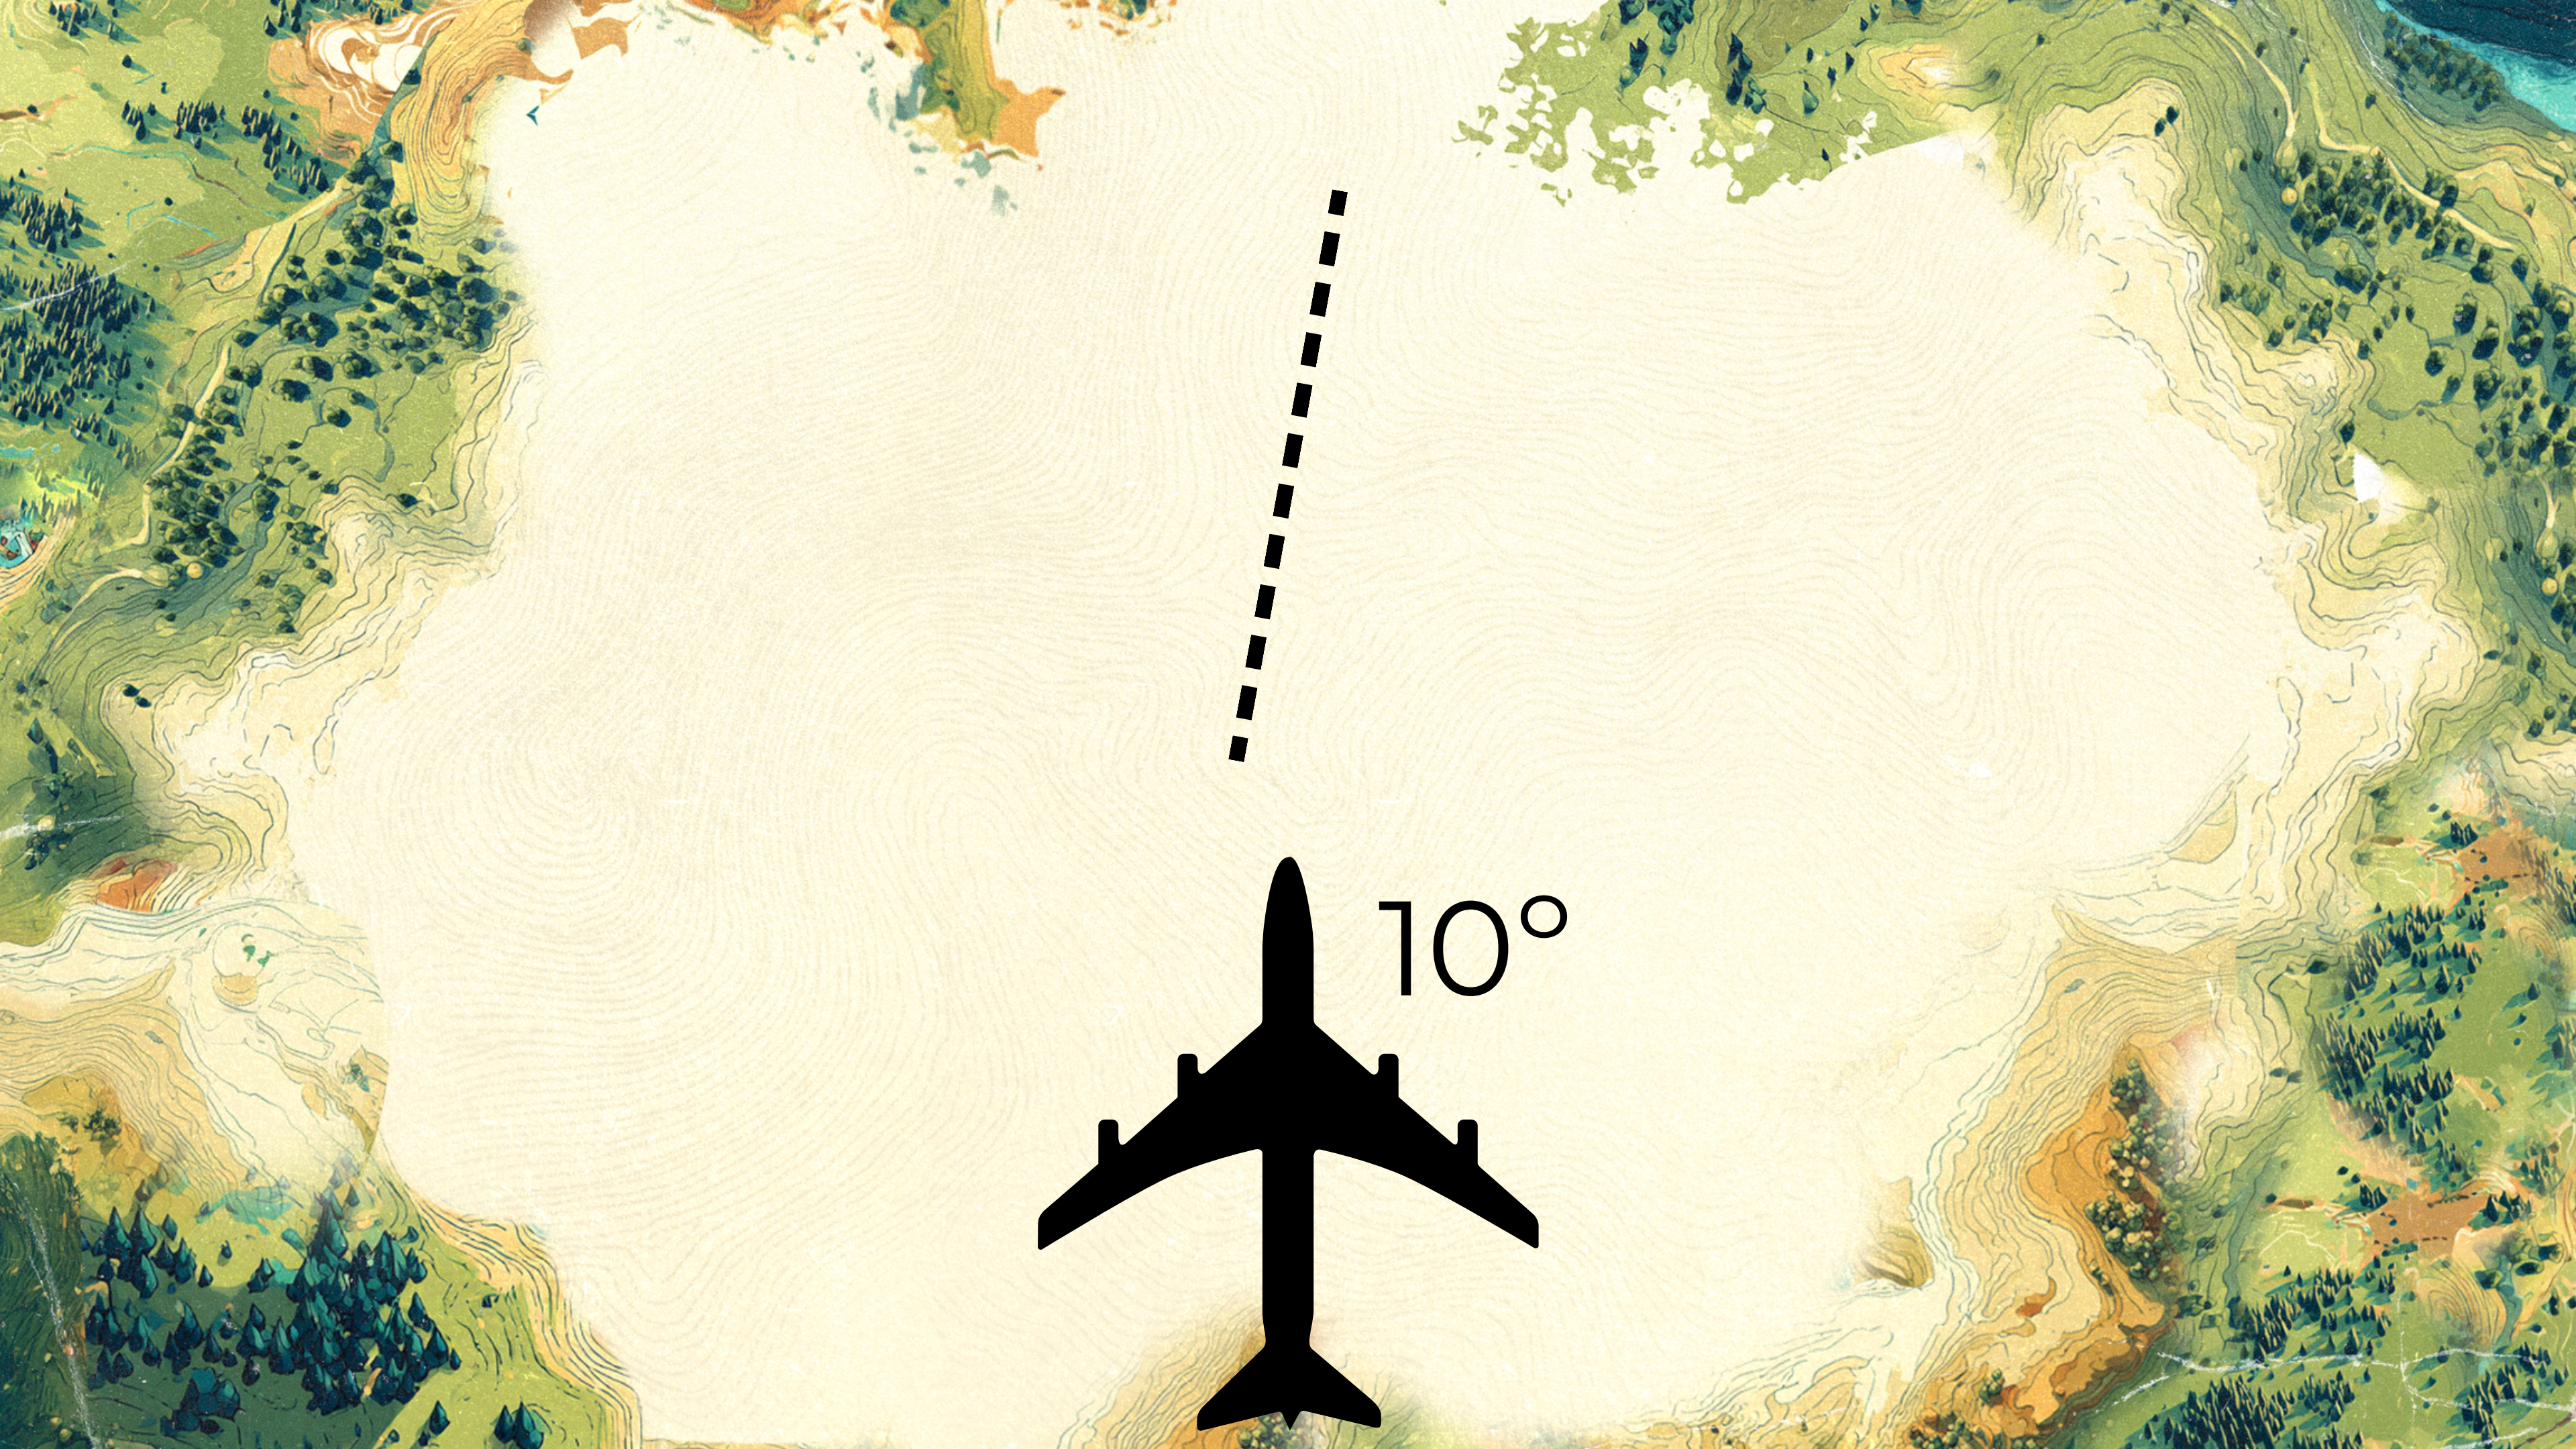

A topographic map with a central white area and surrounding green and brown terrain. The map features contour lines and various shades of green, yellow, and brown, representing different elevations and land cover. The central white area is a large, irregular shape, possibly representing a body of water or a specific region of interest. The surrounding terrain is detailed with contour lines and patches of green, suggesting forested areas or hills. The overall style is that of a traditional topographic map.

# **Cuida la Dirección:**

Las pequeñas desviaciones  
son peligrosas

10°

20°

45°

0°

A topographic map with a central white circular area, overlaid with a large black text message. The map shows contour lines, green and brown terrain, and a blue river. The text is centered and reads: 

**Llega con Confianza:**  
La victoria ya fue asegurada

A topographic map with a central white circular area. The map features contour lines and various colors representing elevation and terrain, including greens, yellows, oranges, and blues. The central white area is a large circle that frames the text.

Camina en la luz que  
Dios ya te dio, y confía en  
Él para el siguiente paso.

A topographical map with a central white circle and a surrounding green and brown landscape. The map features contour lines and various shades of green, brown, and blue, representing different elevations and terrain types. The central white circle is the focal point of the image.