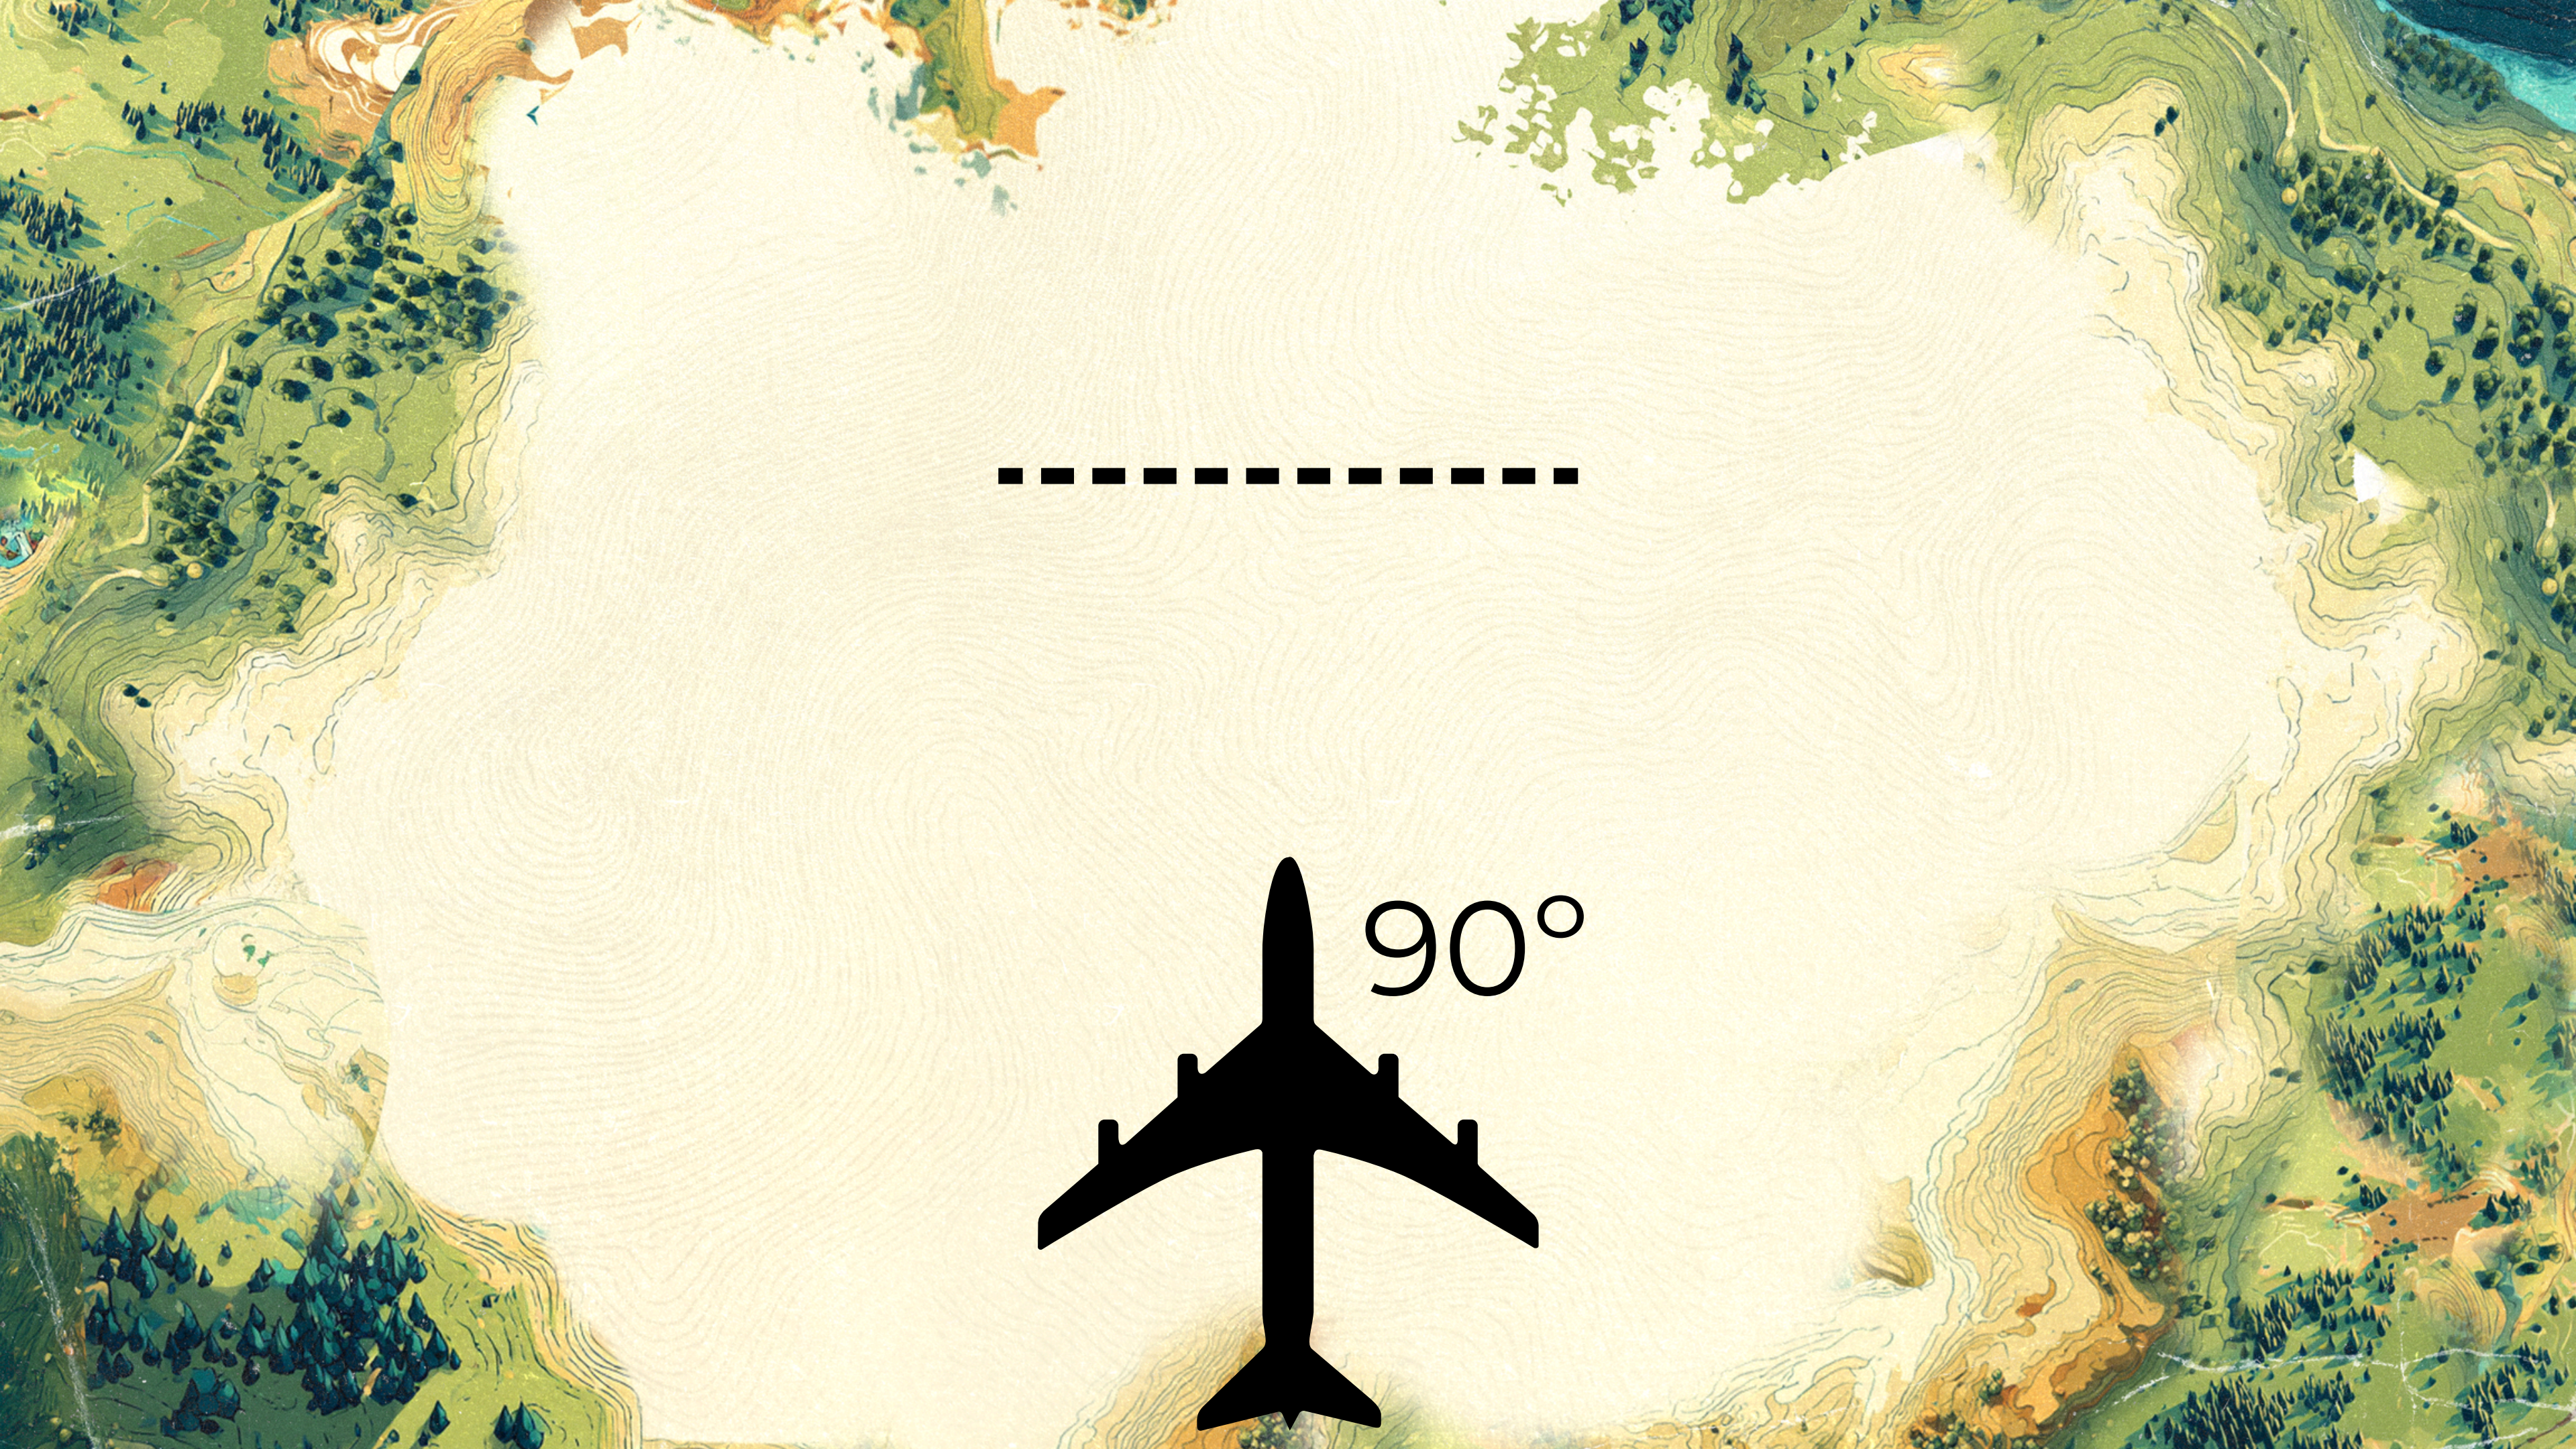

A topographic map with a central white area and surrounding green and brown terrain. The map features contour lines and various shades of green, yellow, and brown, representing different elevations and land cover. The central white area is a large, irregular shape, possibly representing a body of water or a specific region of interest. The surrounding terrain is detailed with contour lines and patches of green, suggesting forested areas or hills. The overall style is that of a traditional topographic map.

# **Cuida la Dirección:**

Las pequeñas desviaciones  
son peligrosas

10°

20°

45°

0°

A topographic map with a central white circular area, overlaid with a large black text message. The map shows contour lines, green and brown terrain, and a blue river. The text is centered and reads: 

**Llega con Confianza:**  
La victoria ya fue asegurada

A topographic map with a central white circular area. The map features contour lines and various colors representing elevation and terrain, including greens, yellows, oranges, and blues. The central white area is a large circle that frames the text.

Camina en la luz que  
Dios ya te dio, y confía en  
Él para el siguiente paso.

A topographical map with a central white circle and a surrounding green and brown landscape. The map features contour lines and various shades of green, brown, and blue, representing different elevations and terrain types. The central white circle is the focal point of the image.