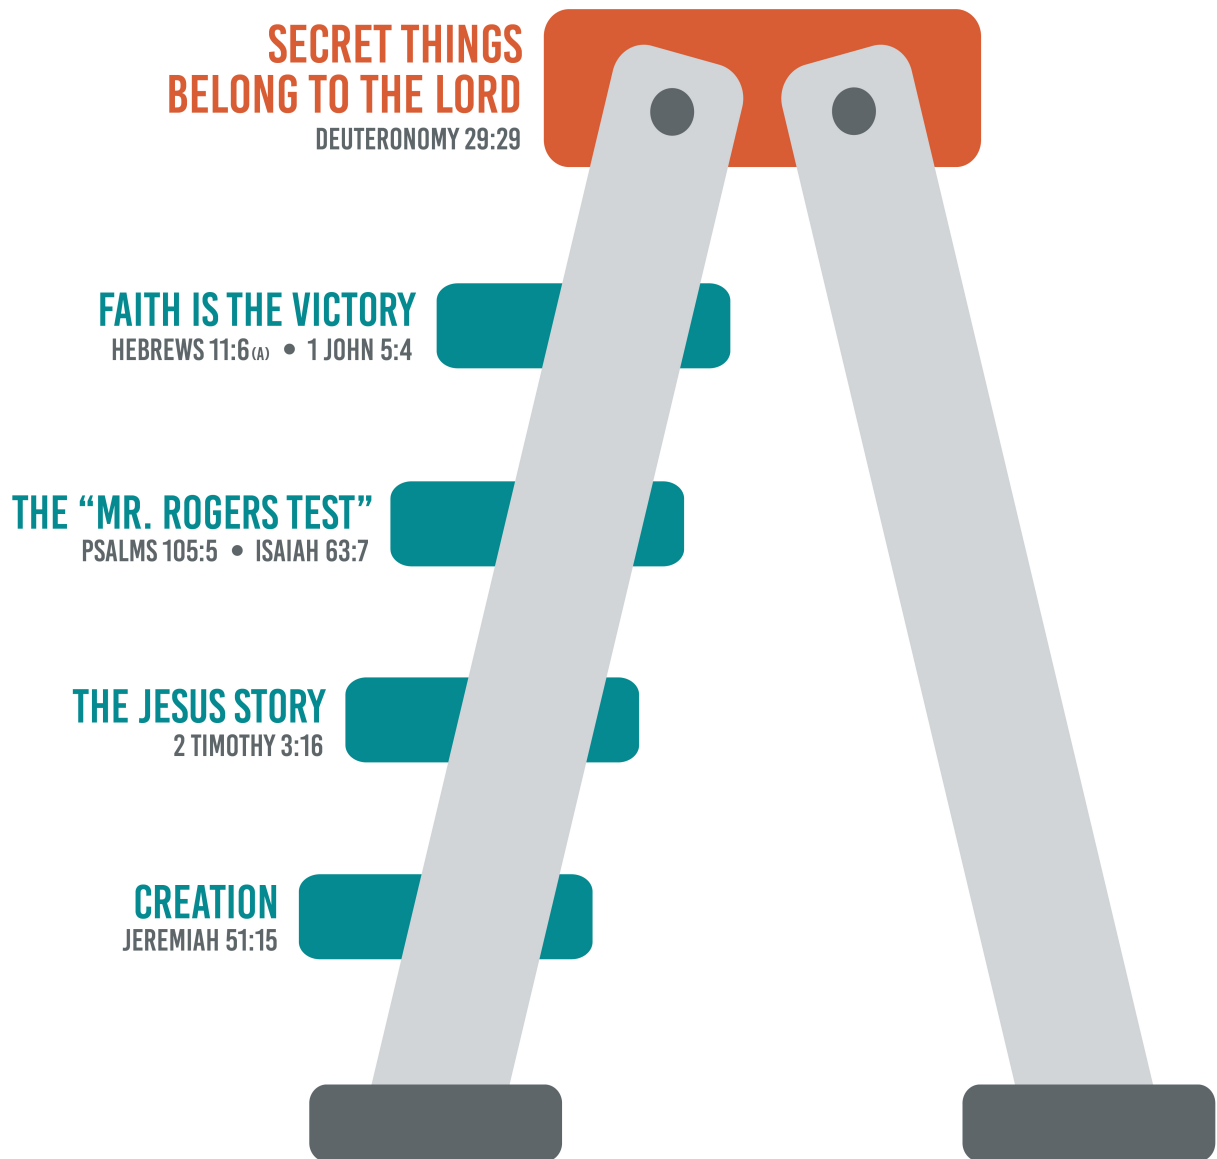

THE LADDER OF FAITH

Adam Barton | August 27, 2023

BIG IDEA: Doubt is normal. A crisis of faith is often a rebuilding of faith.

For Next Week Read:
Ecclesiastes 4:9-12

Miss a sermon? Catch up online: harvestchurch.tv