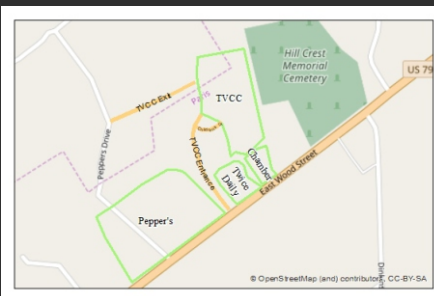

TVCC PARKING LOT SAFETY

Please ENTER the TVCC campus off WOOD STREET and EXIT on PEPPERS DRIVE.

This is to help the flow of traffic between services and for the safety of everyone!

CHURCH WIDE OPPORTUNITIES continued...