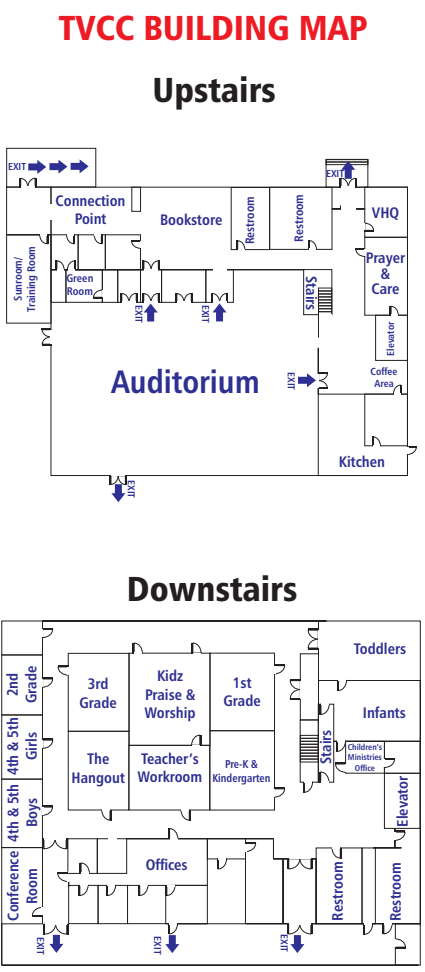

I'm interested in joining a Small Group
 I'd like info about Celebrate Recovery
 I'm willing to help where needed
 I'd like to talk to a staff minister

Fold and Tear Here

MAPS & PARKING

Please ENTER the TVCC campus off WOOD STREET and EXIT on PEPPERS DRIVE.