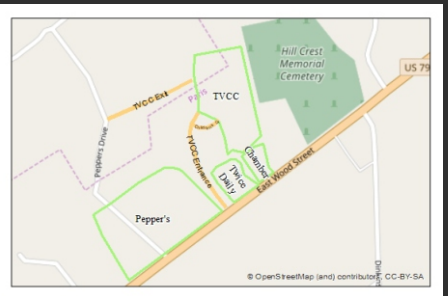

I'd like to talk to a staff minister

MAPS & PARKING

TVCC BUILDING MAP

TVCC PARKING LOT SAFETY

Please ENTER the TVCC campus off WOOD STREET and EXIT on PEPPERS DRIVE.

This is to help the flow of traffic between services and for the safety of everyone!