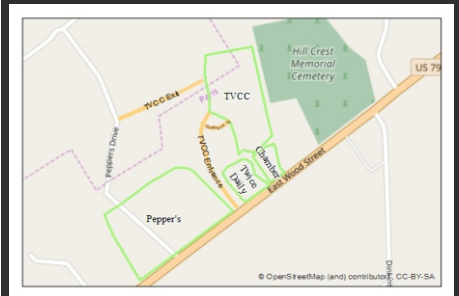

Fold and Tear Here

MAPS & PARKING

TVCC BUILDING MAP

Upstairs

Downstairs

TVCC PARKING LOT SAFETY

Please ENTER the TVCC campus off WOOD STREET and EXIT on PEPPERS DRIVE.
 This is to help the flow of traffic between services and for the safety of everyone!