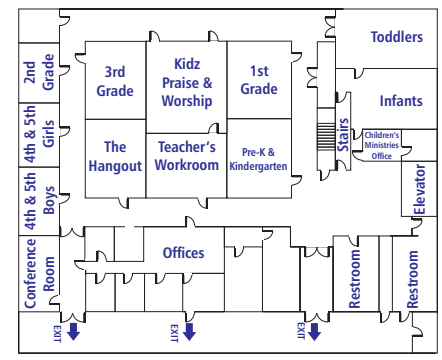

Downstairs