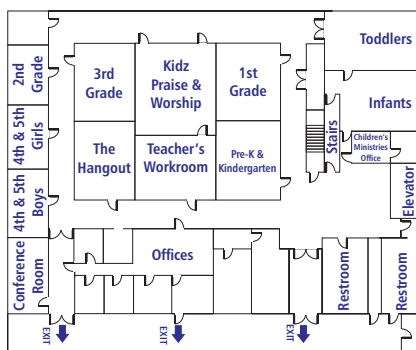

Downstairs