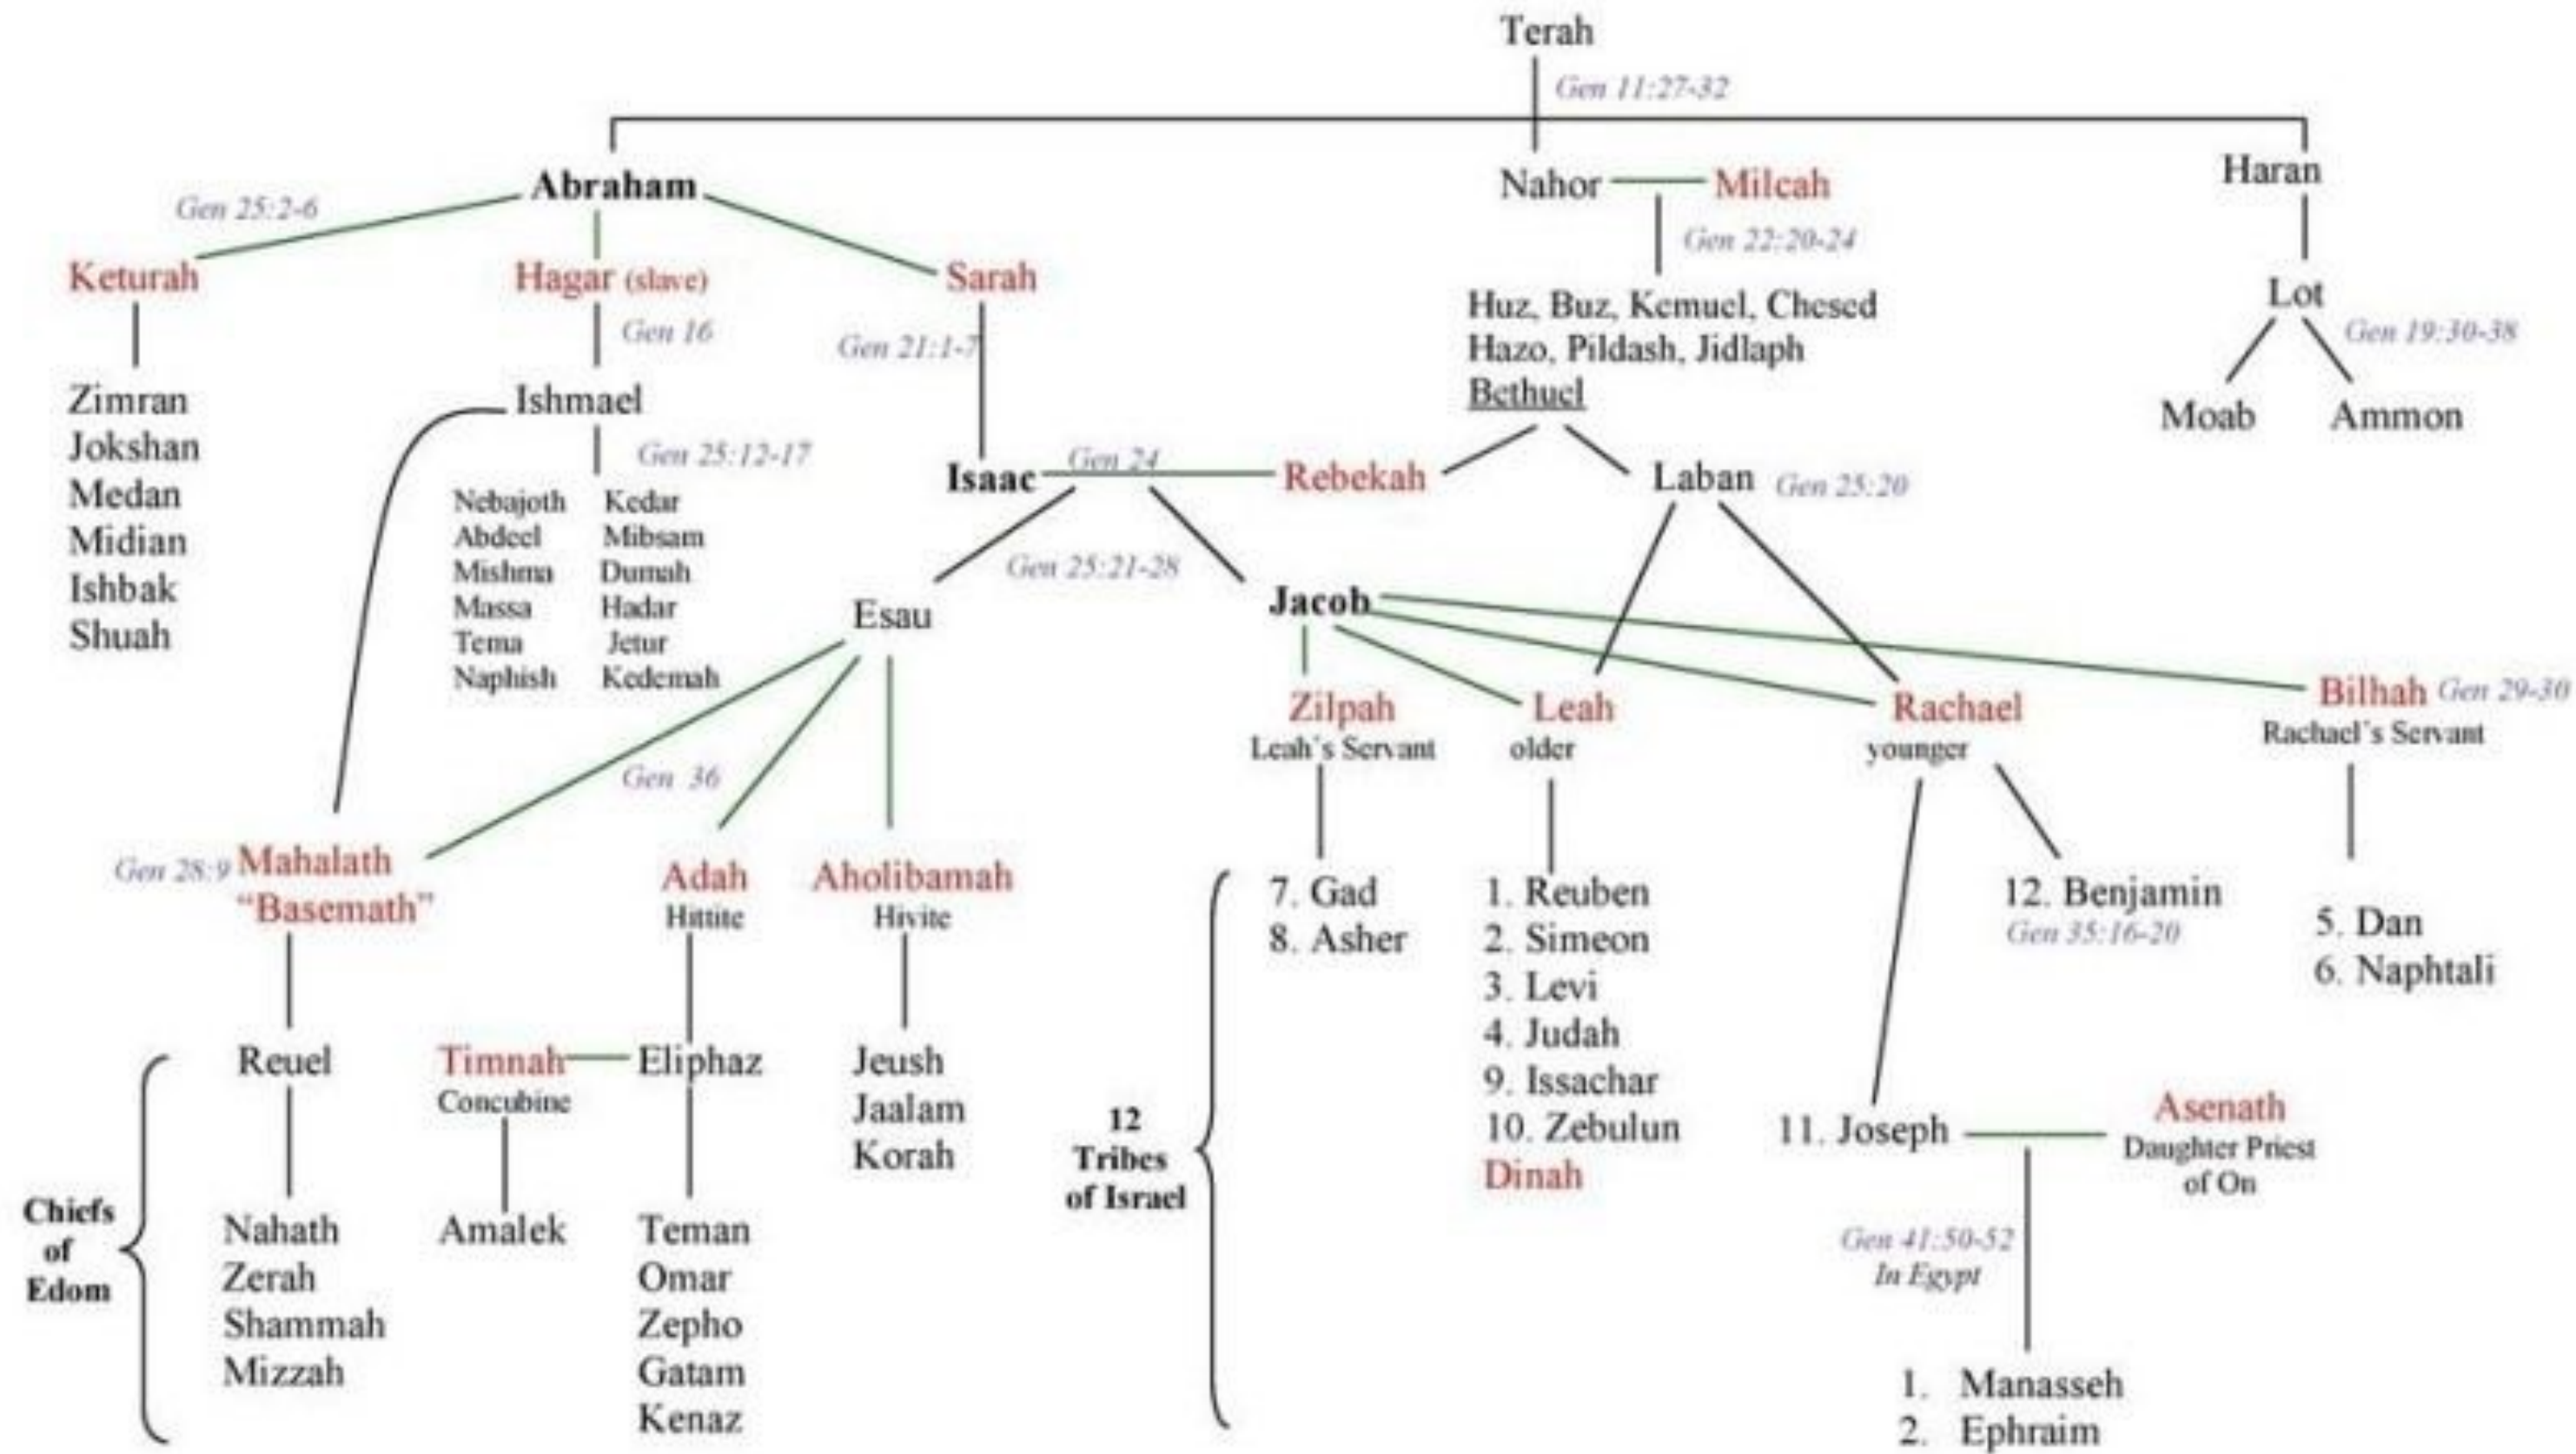

COMPLETE GENEALOGY OF ABRAHAM