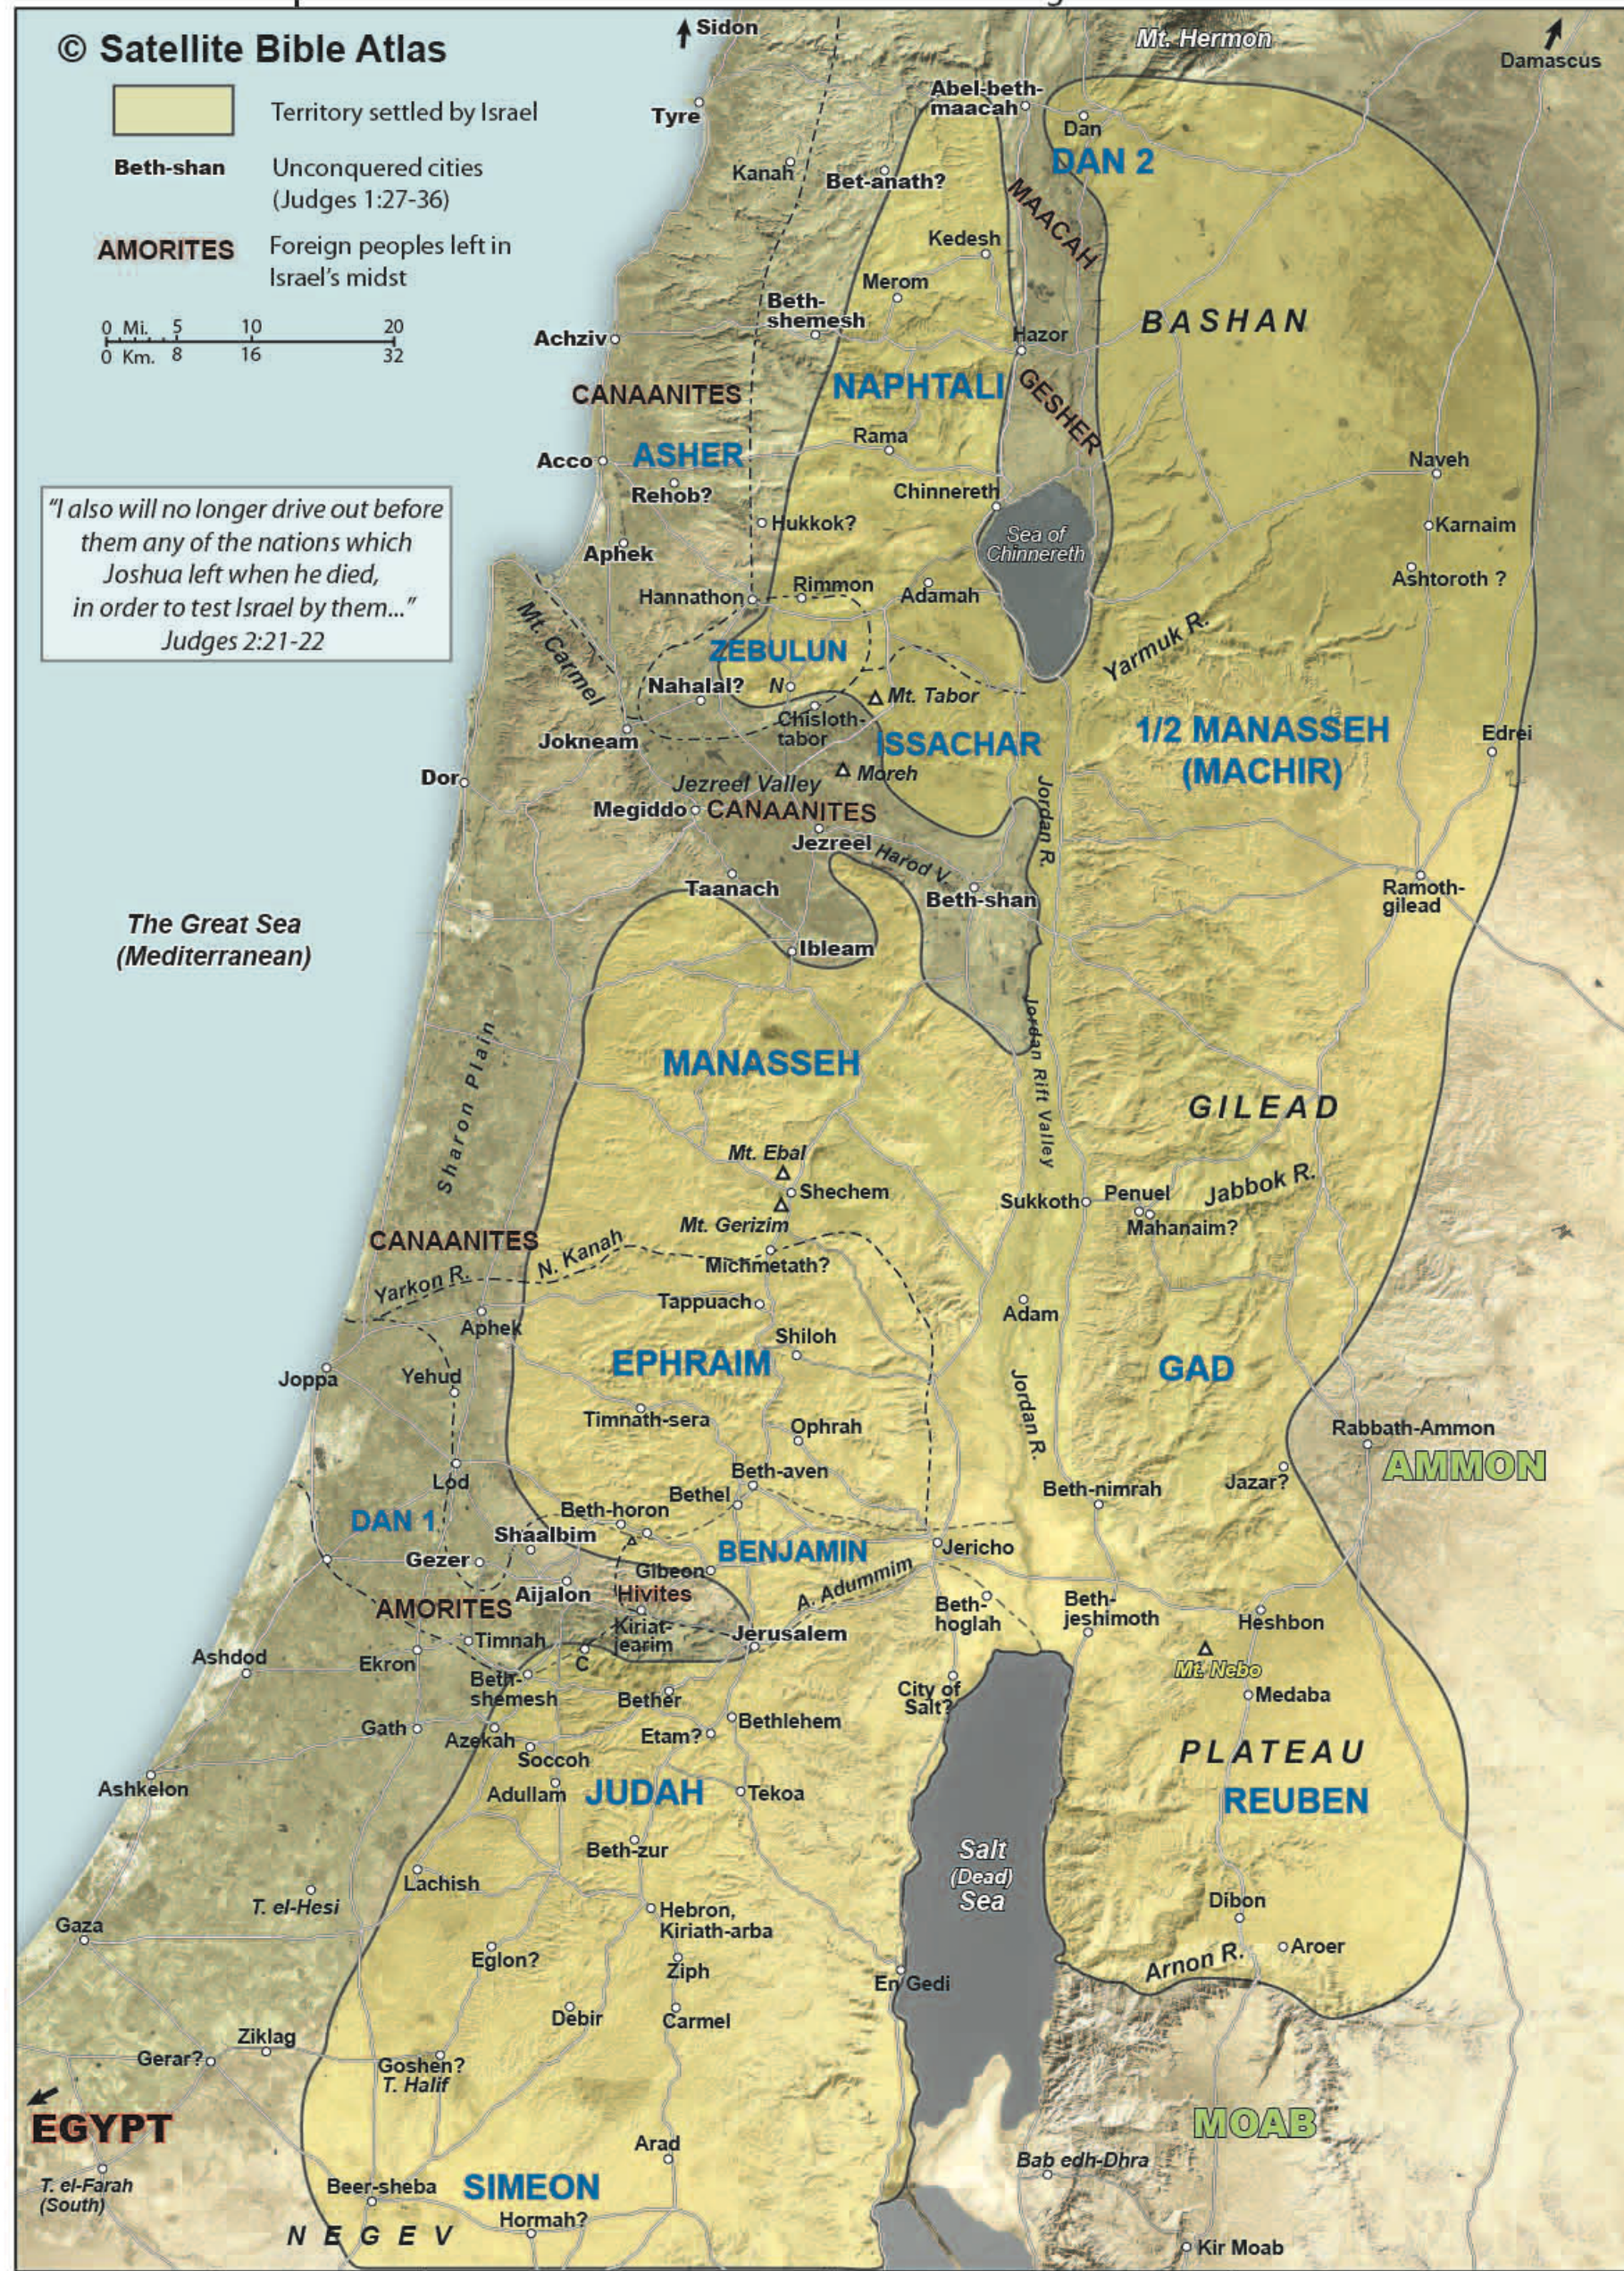

© Satellite Bible Atlas

Territory settled by Israel

Beth-shan Unconquered cities (Judges 1:27-36)

AMORITES Foreign peoples left in Israel's midst

0 Mi. 5 10 20
0 Km. 8 16 32

"I also will no longer drive out before them any of the nations which Joshua left when he died, in order to test Israel by them..." Judges 2:21-22