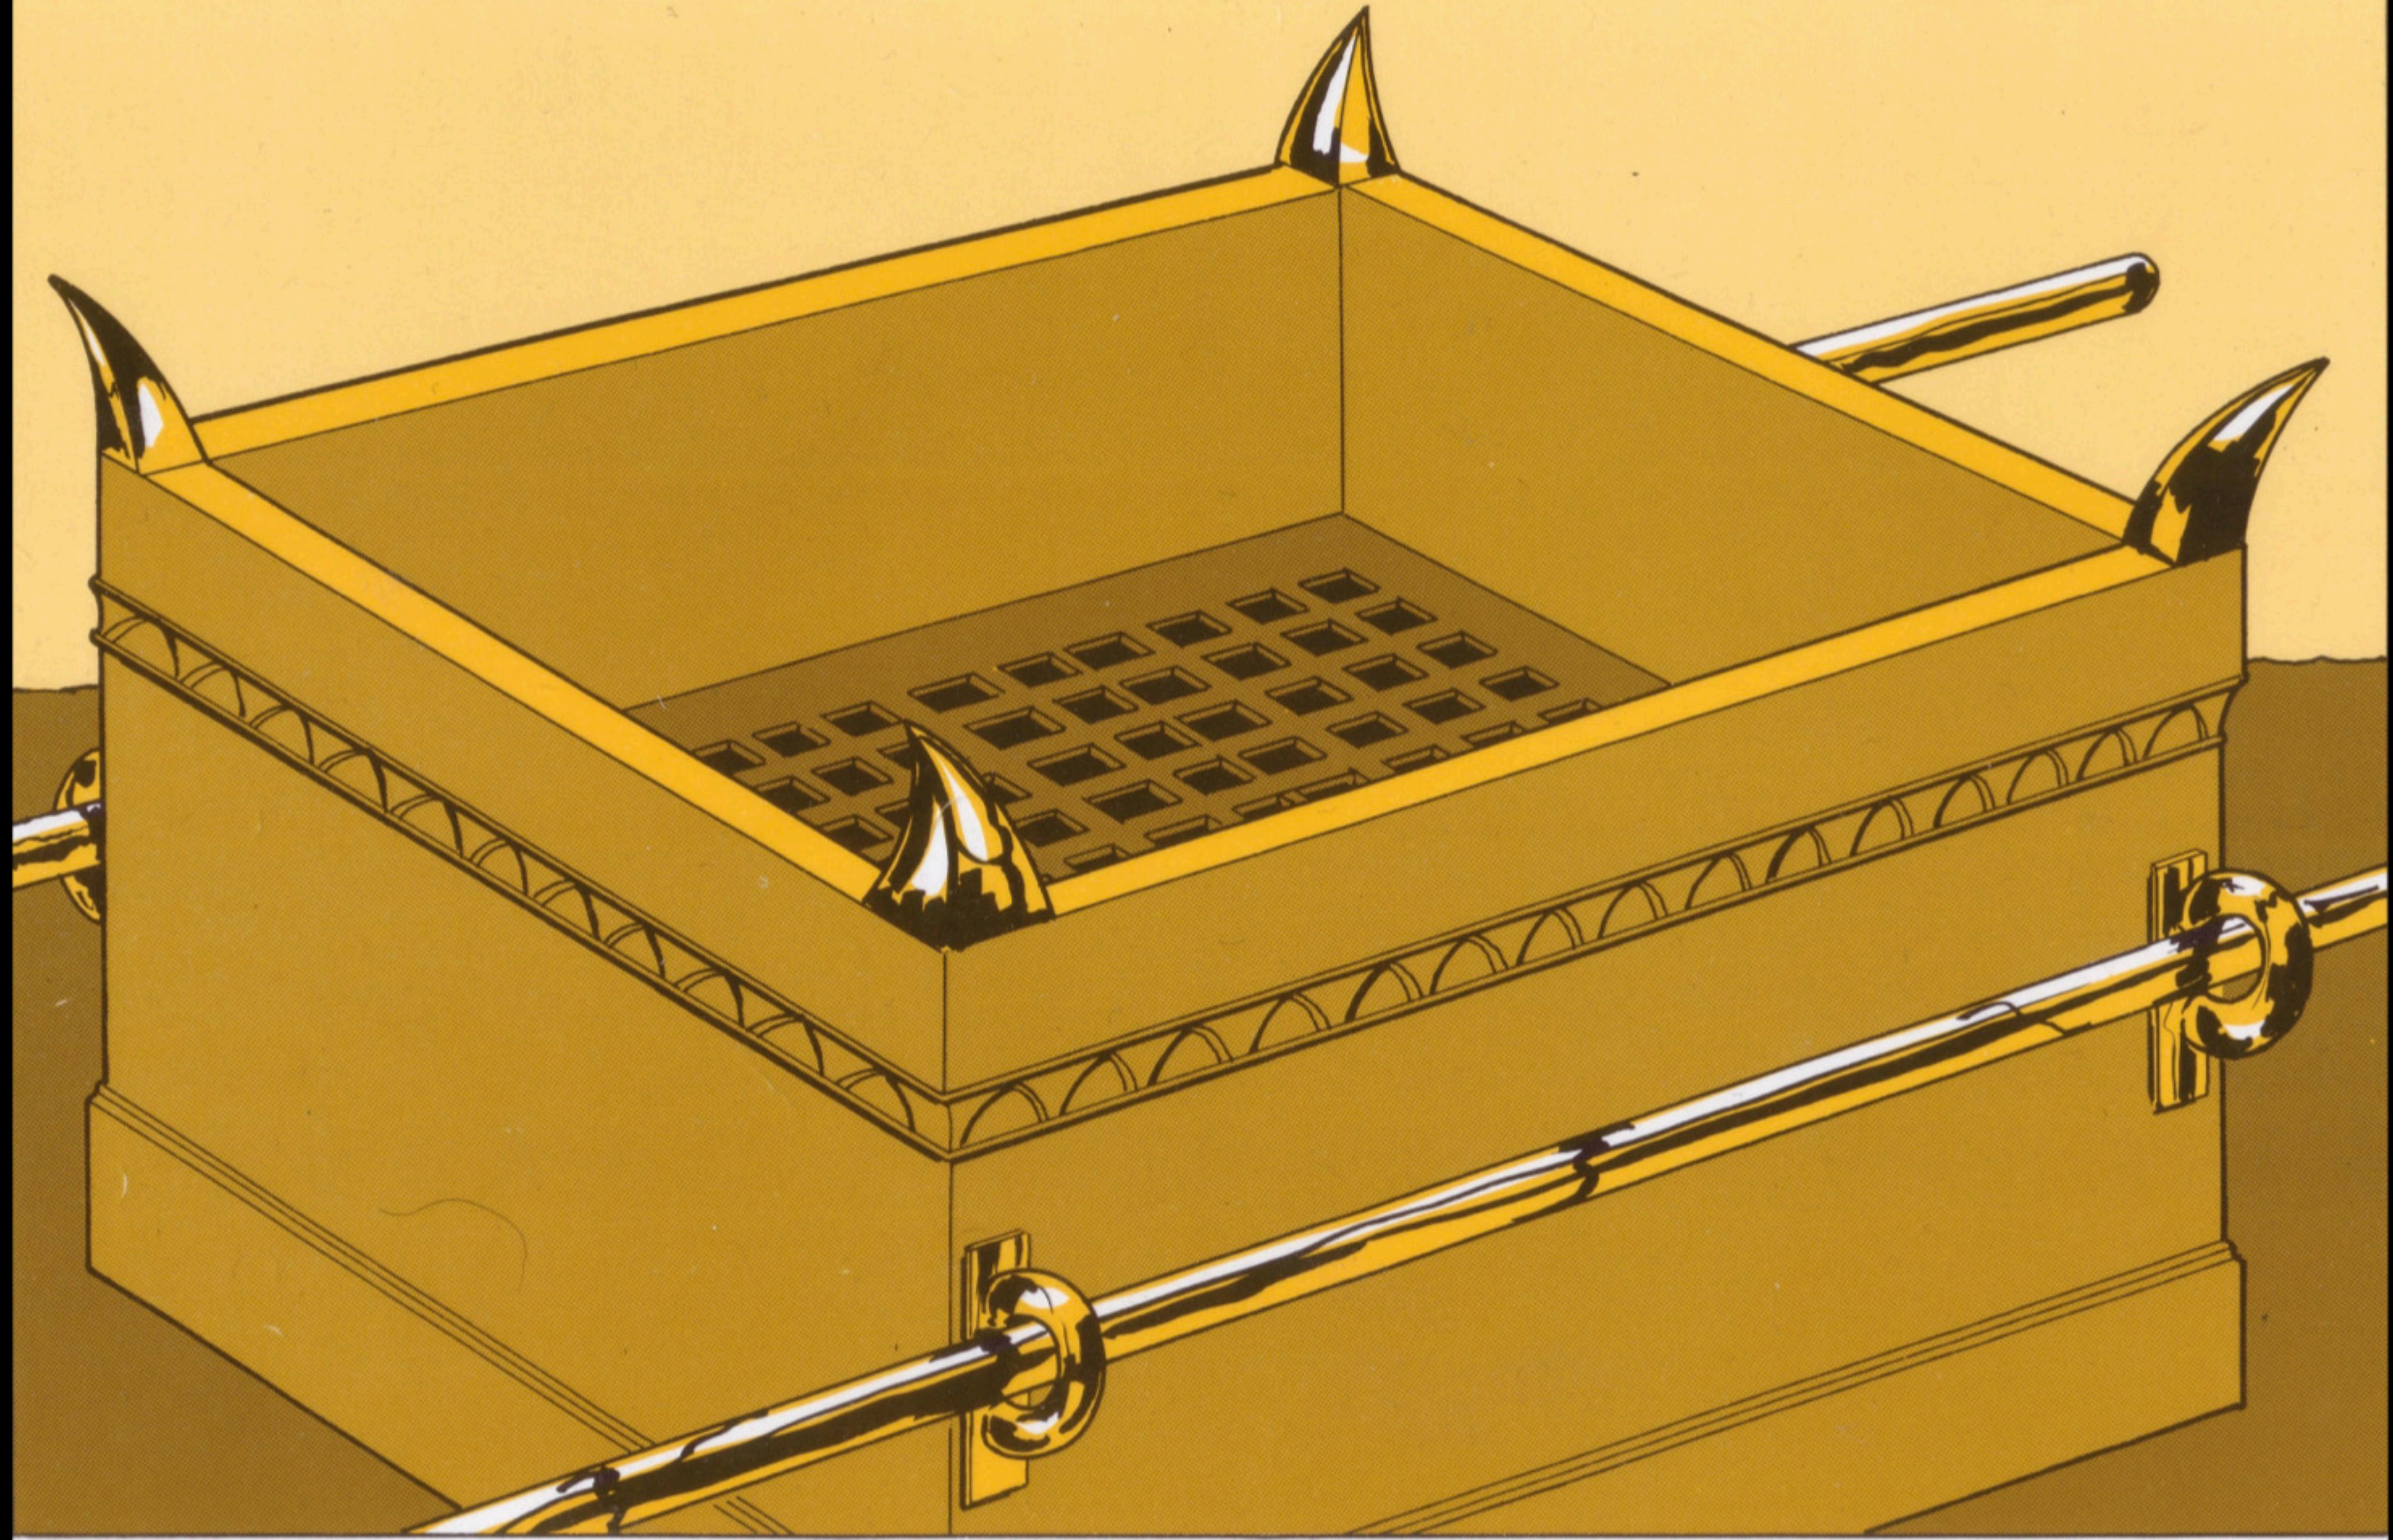

The Structure and Dimensions of the Tabernacle

BRAZEN ALTAR

23

FIREPAN

FLESHHOOKS

BASINS

SHOVEL

PAN

Brazen Altar

The Altar of Burnt Offering

**The
Lampstand**

GOLDEN CANDLESTICK

This pictures
3 stages of an
almond plant.

The Bible provides
no specific dimen-
sions to the lamp-
stand.

SNUFFDISH
(ASHTRAY)

TONGS

TABLE OF SHEWBREAD

DISHES

SPOONS

COVERS AND BOWLS

THE ARK AND THE MERCY-SEAT

The Ark of the Covenant

The Ark of the Covenant

ARK OF THE COVENANT