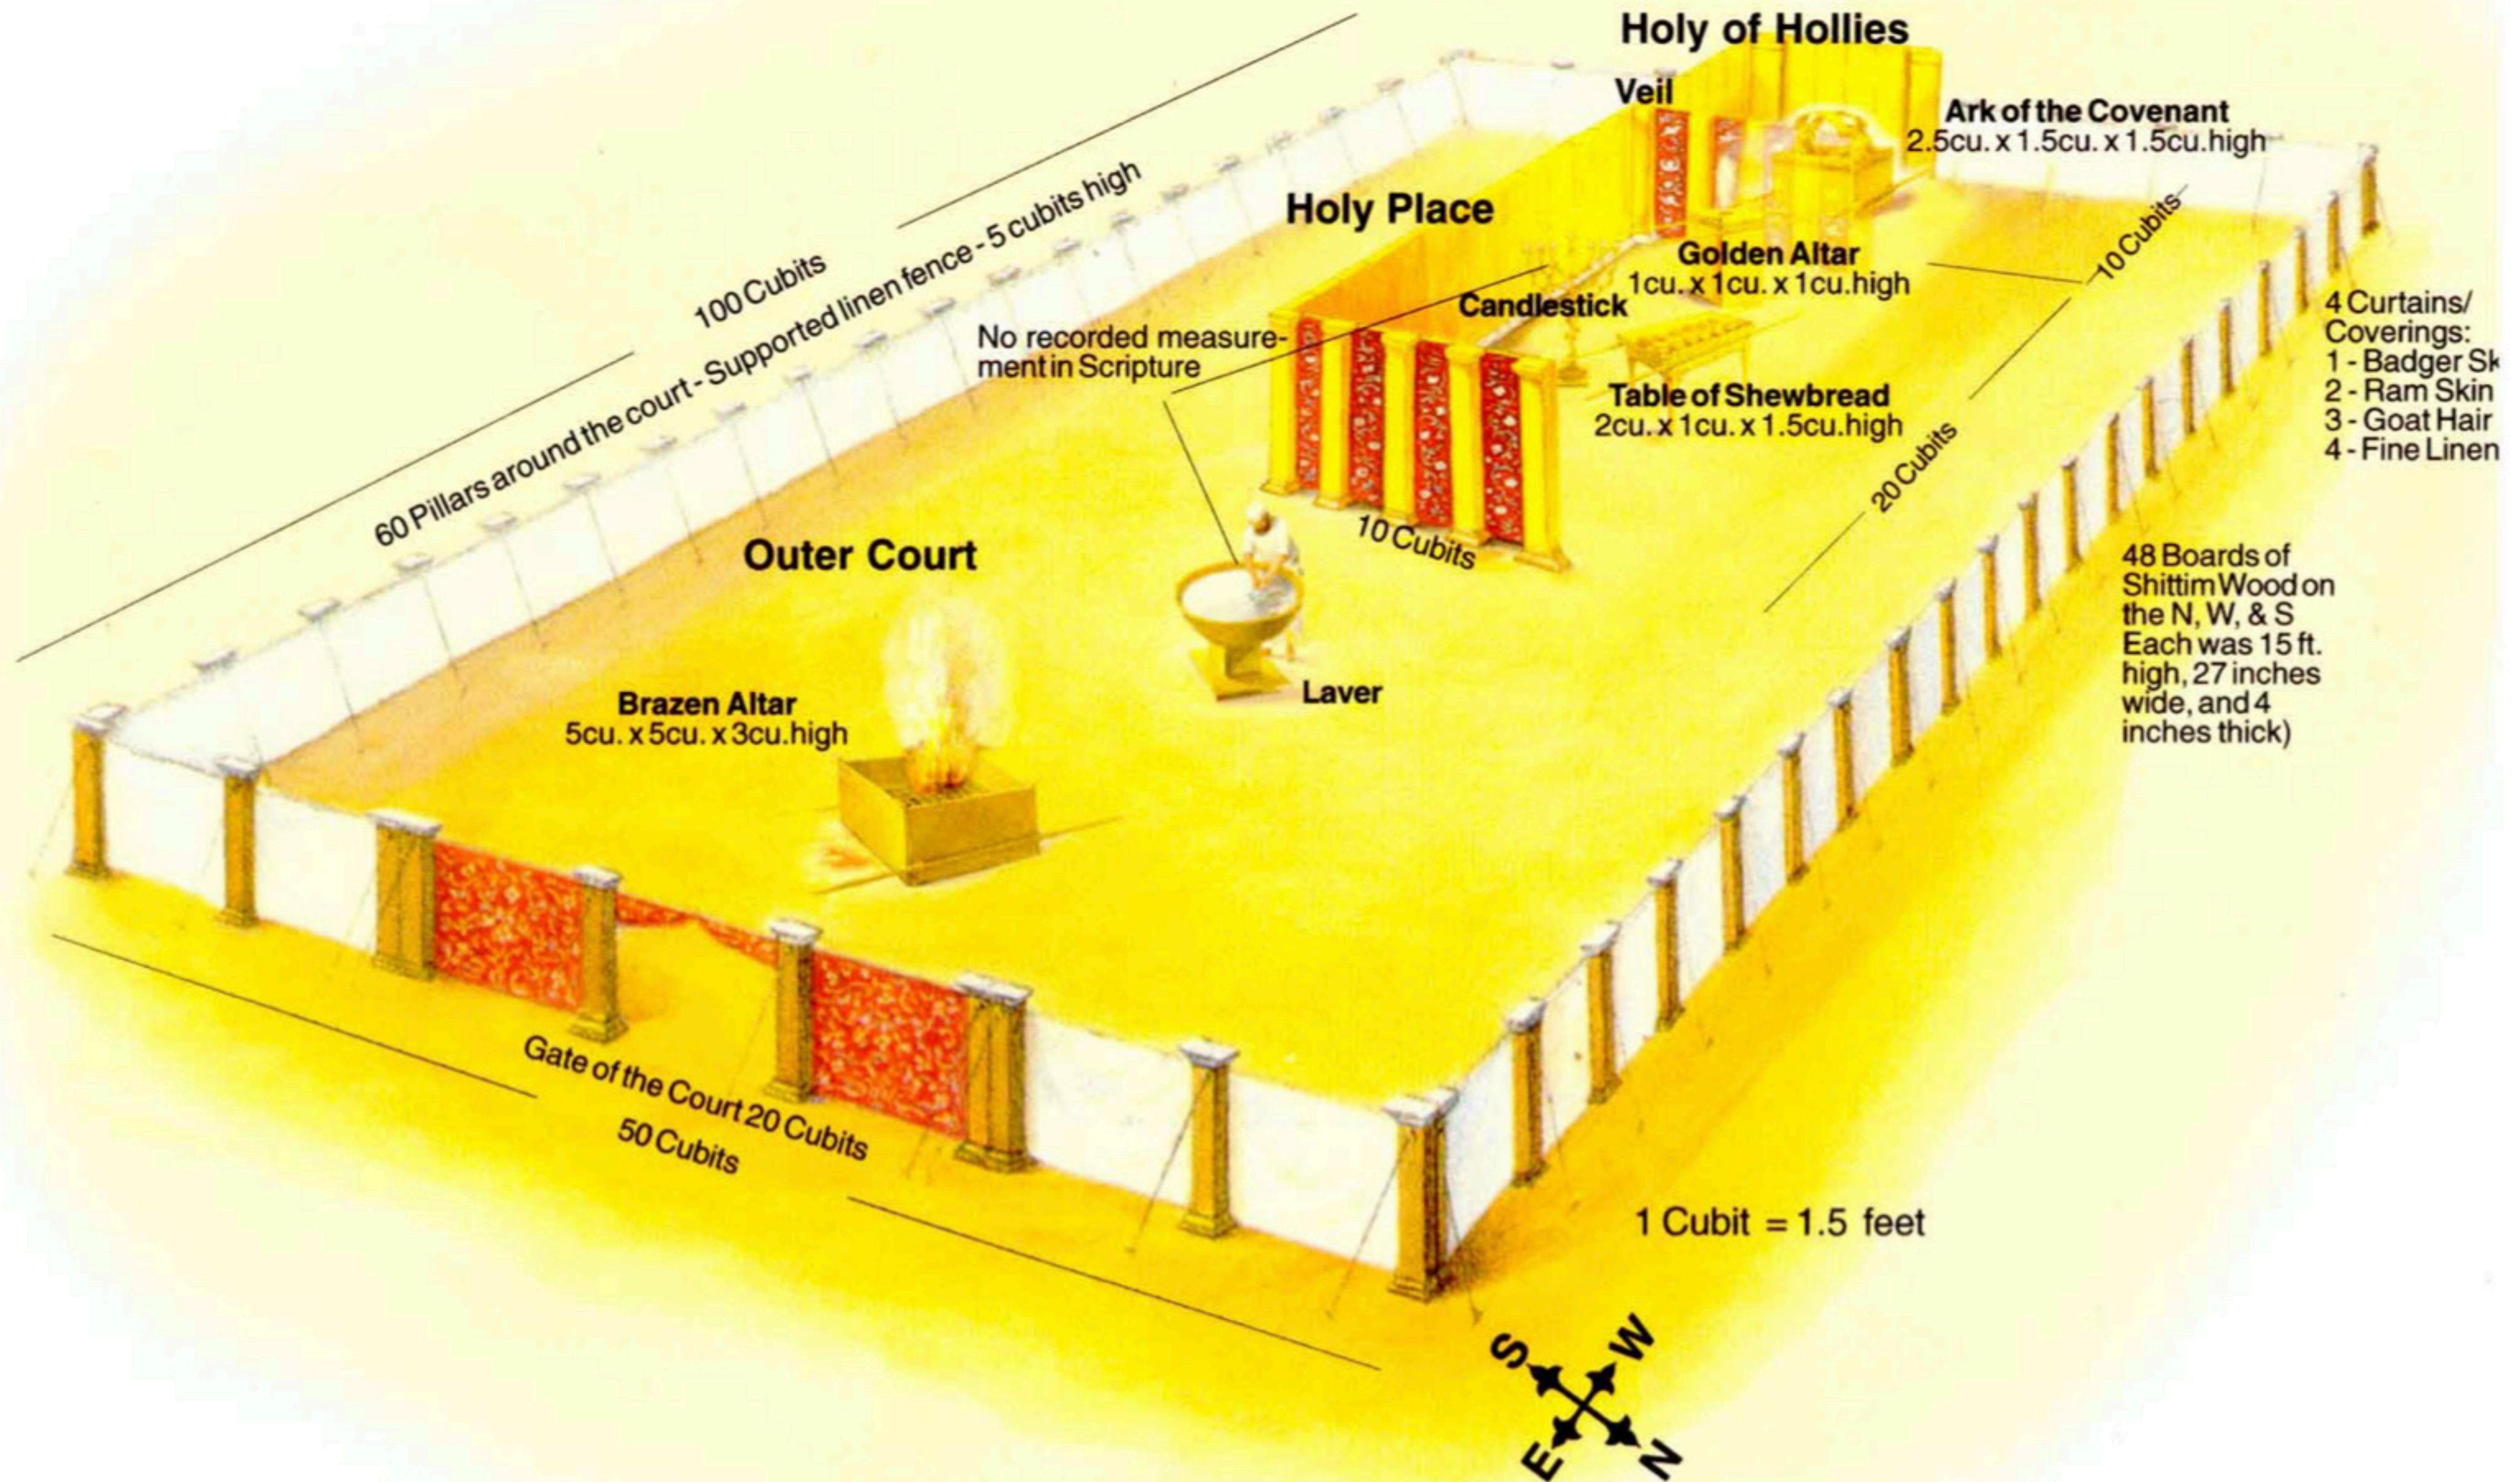

The Structure and Dimensions of the Tabernacle

BRAZEN ALTAR

23

FIREPAN

FLESHHOOKS

BASINS

SHOVEL

PAN

Brazen Altar

The Altar of Burnt Offering

**The
Lampstand**

GOLDEN CANDLESTICK

This pictures
3 stages of an
almond plant.

The Bible provides
no specific dimen-
sions to the lamp-
stand.

SNUFFDISH
(ASHTRAY)

TONGS

TABLE OF SHEWBREAD

DISHES

SPOONS

COVERS AND BOWLS

THE ARK AND THE MERCY-SEAT

The Ark of the Covenant

The Ark of the Covenant

ARK OF THE COVENANT

ALTAR OF BURNT OFFERING

TABLE OF SHEWBREAD

ALTAR OF INCENSE

LAVENDER

LAMPSTAND