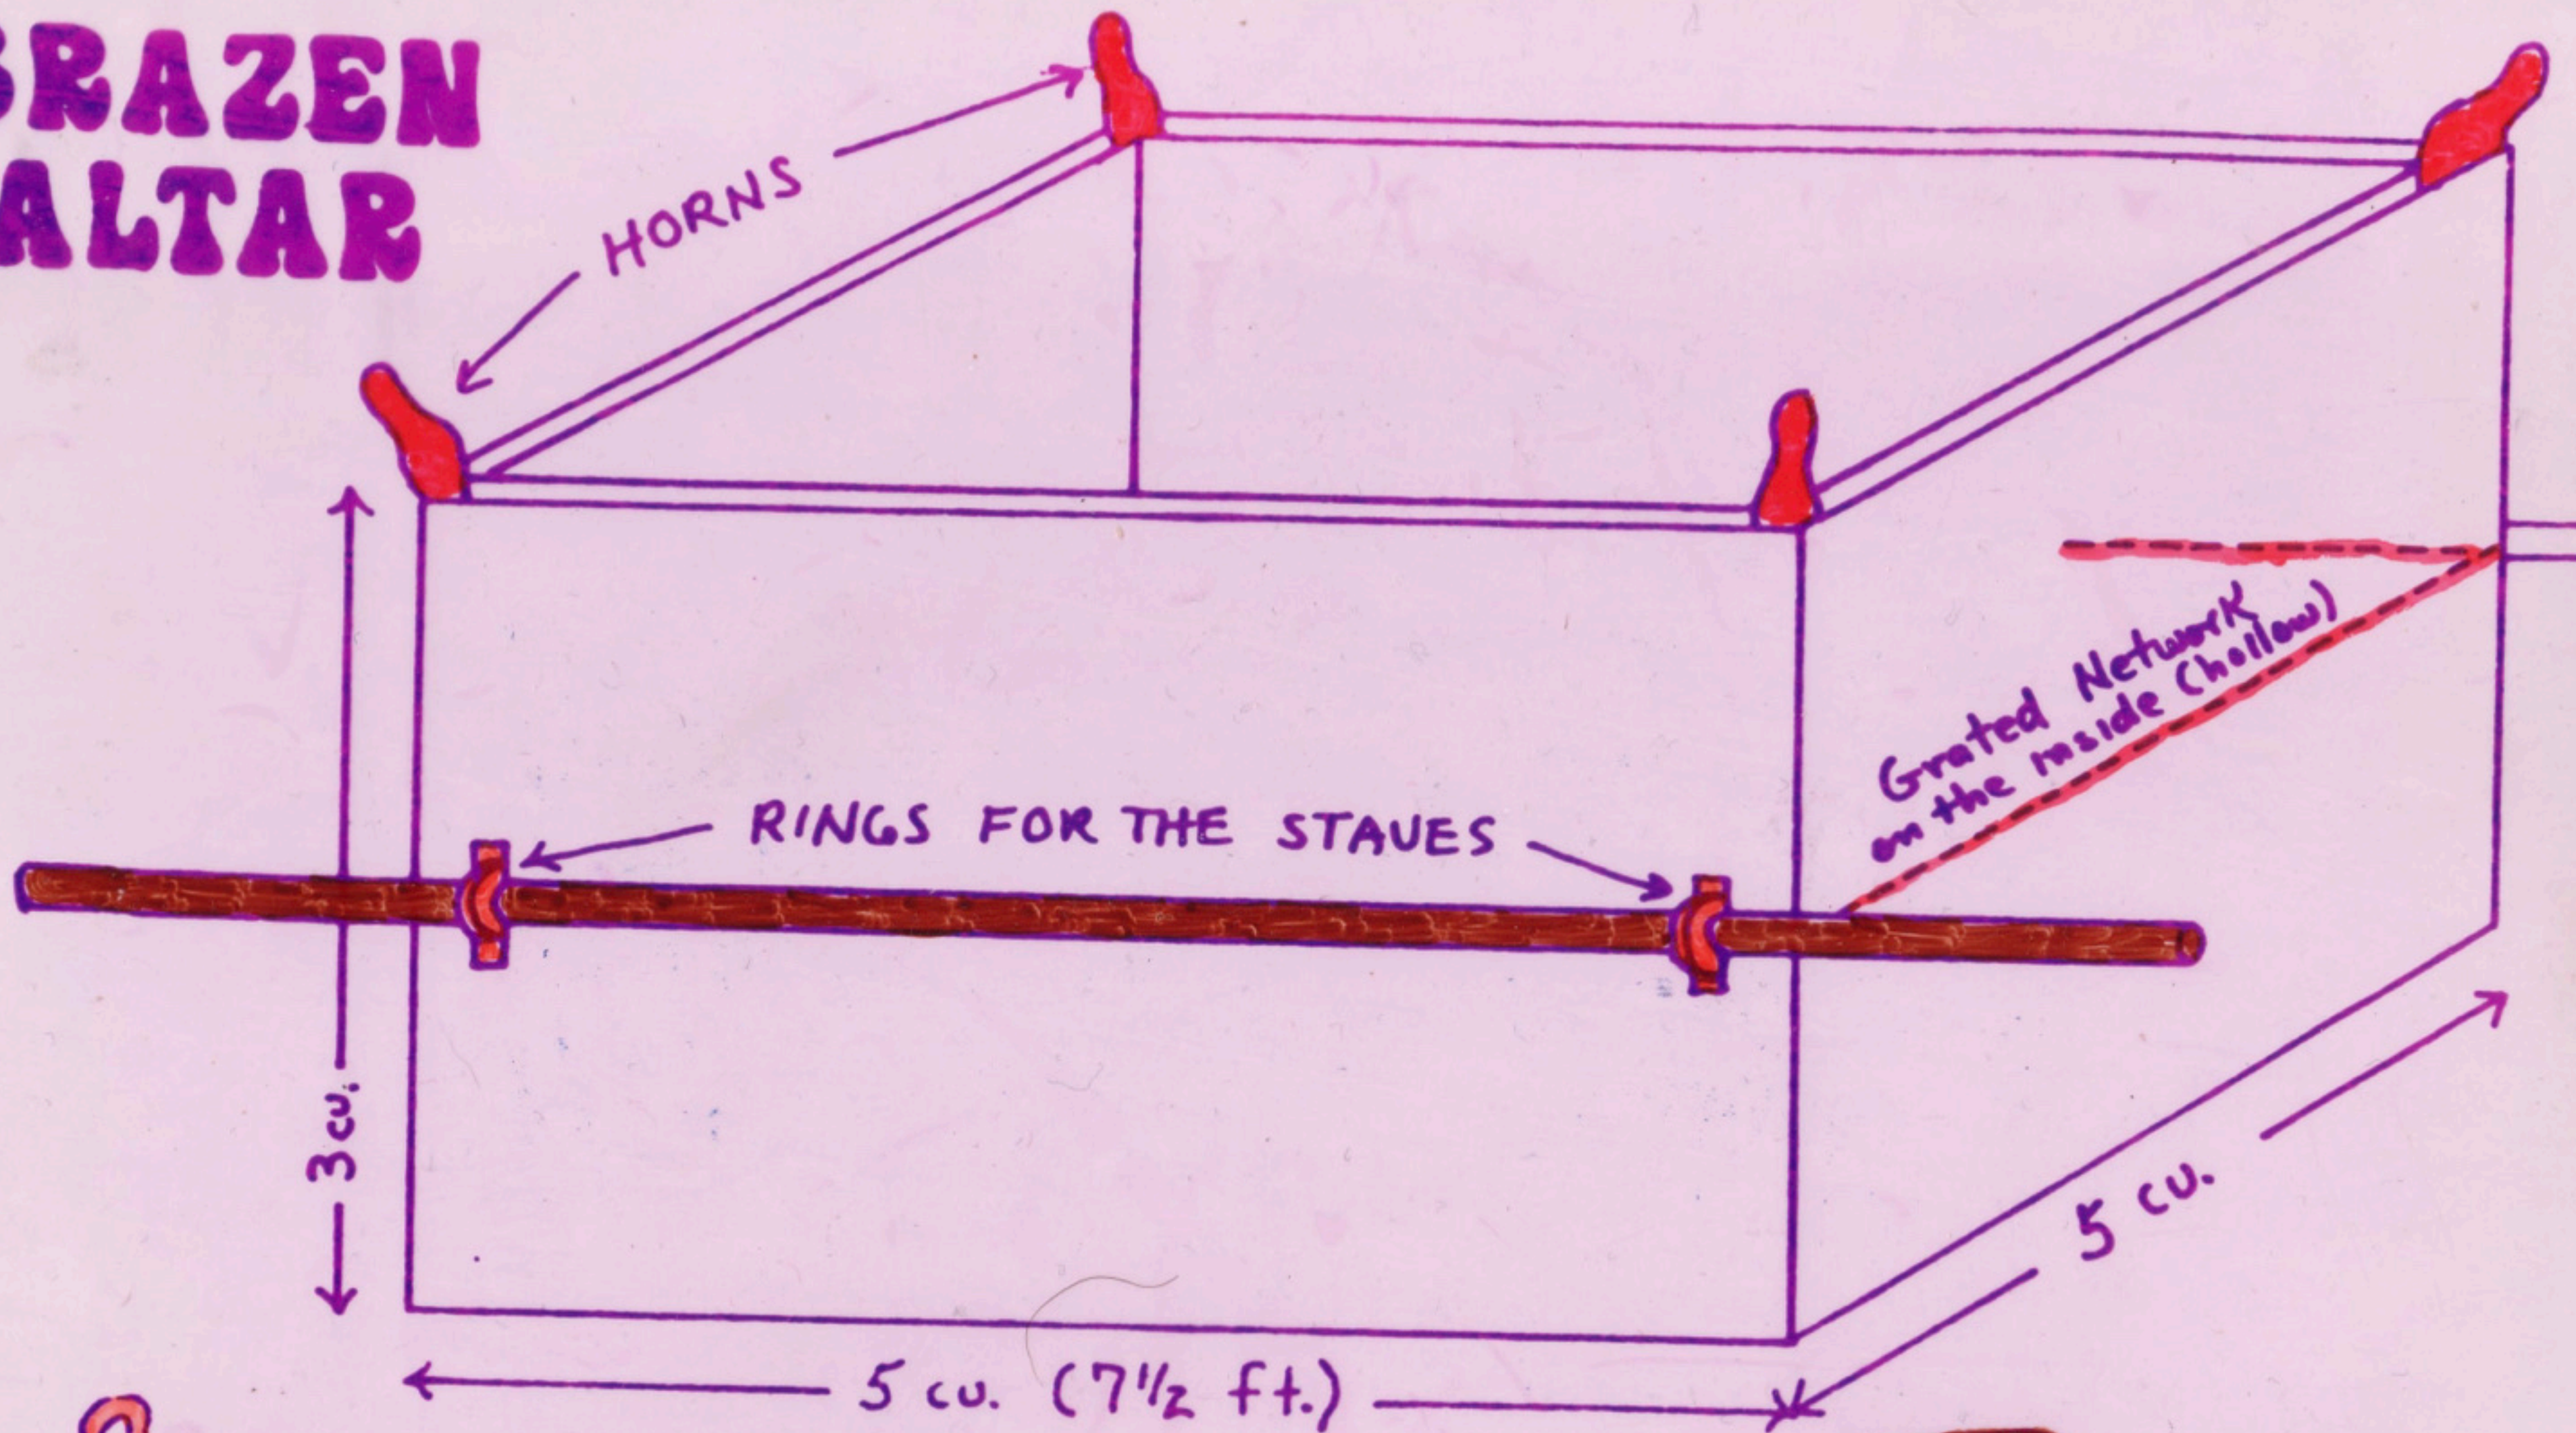

The Structure and Dimensions of the Tabernacle

BRAZEN ALTAR

23

FIREPAN

FLESHHOOKS

BASINS

SHOVEL

PAN

Brazen Altar

The Altar of Burnt Offering

**The
Lampstand**

GOLDEN CANDLESTICK

This pictures
3 stages of an
almond plant.

The Bible provides
no specific dimen-
sions to the lamp-
stand.

SNUFFDISH
(ASHTRAY)

TONGS

TABLE OF SHEWBREAD

DISHES

SPOONS

COVERS AND BOWLS

THE ARK AND THE MERCY-SEAT

The Ark of the Covenant

The Ark of the Covenant

ARK OF THE COVENANT