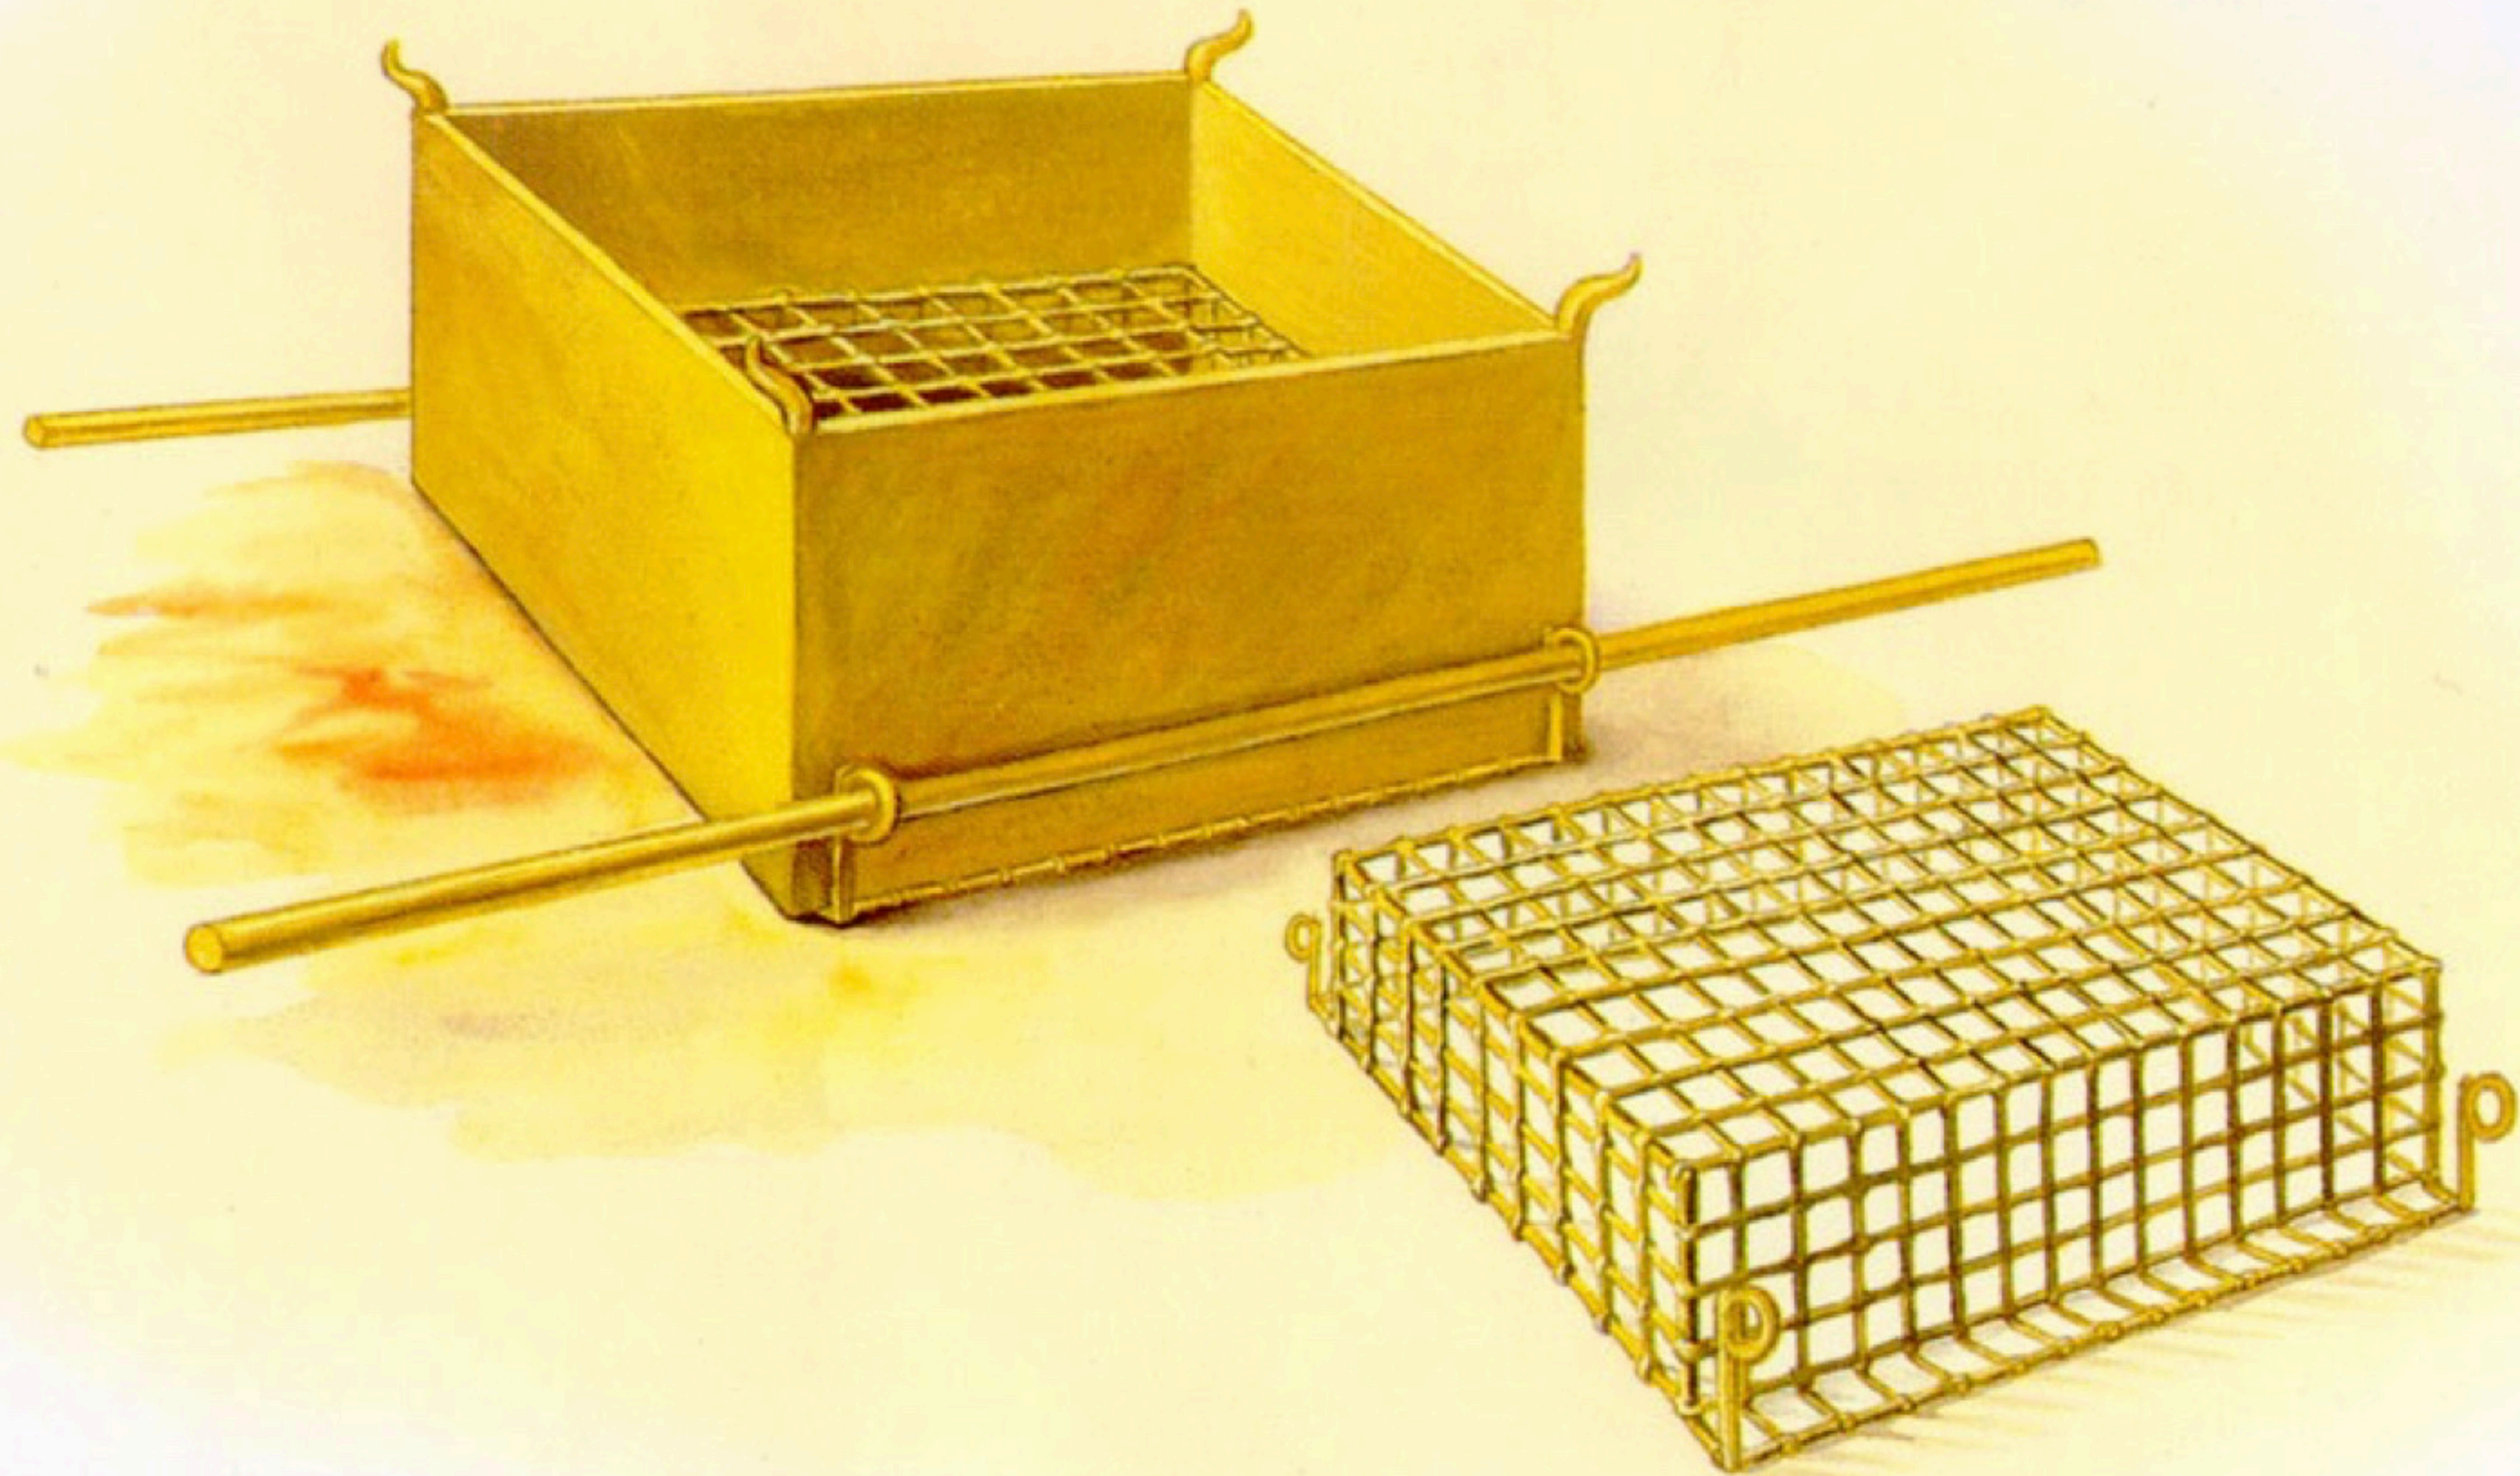

The Structure and Dimensions of the Tabernacle

BRAZEN ALTAR

23

FIREPAN

FLESHHOOKS

BASINS

SHOVEL

PAN

Brazen Altar

The Altar of Burnt Offering

**The
Lampstand**

GOLDEN CANDLESTICK

This pictures
3 stages of an
almond plant.

The Bible provides
no specific dimen-
sions to the lamp-
stand.

SNUFFDISH
(ASHTRAY)

TONGS

TABLE OF SHEWBREAD

DISHES

SPOONS

COVERS AND BOWLS

THE ARK AND THE MERCY-SEAT

The Ark of the Covenant

The Ark of the Covenant

ARK OF THE COVENANT