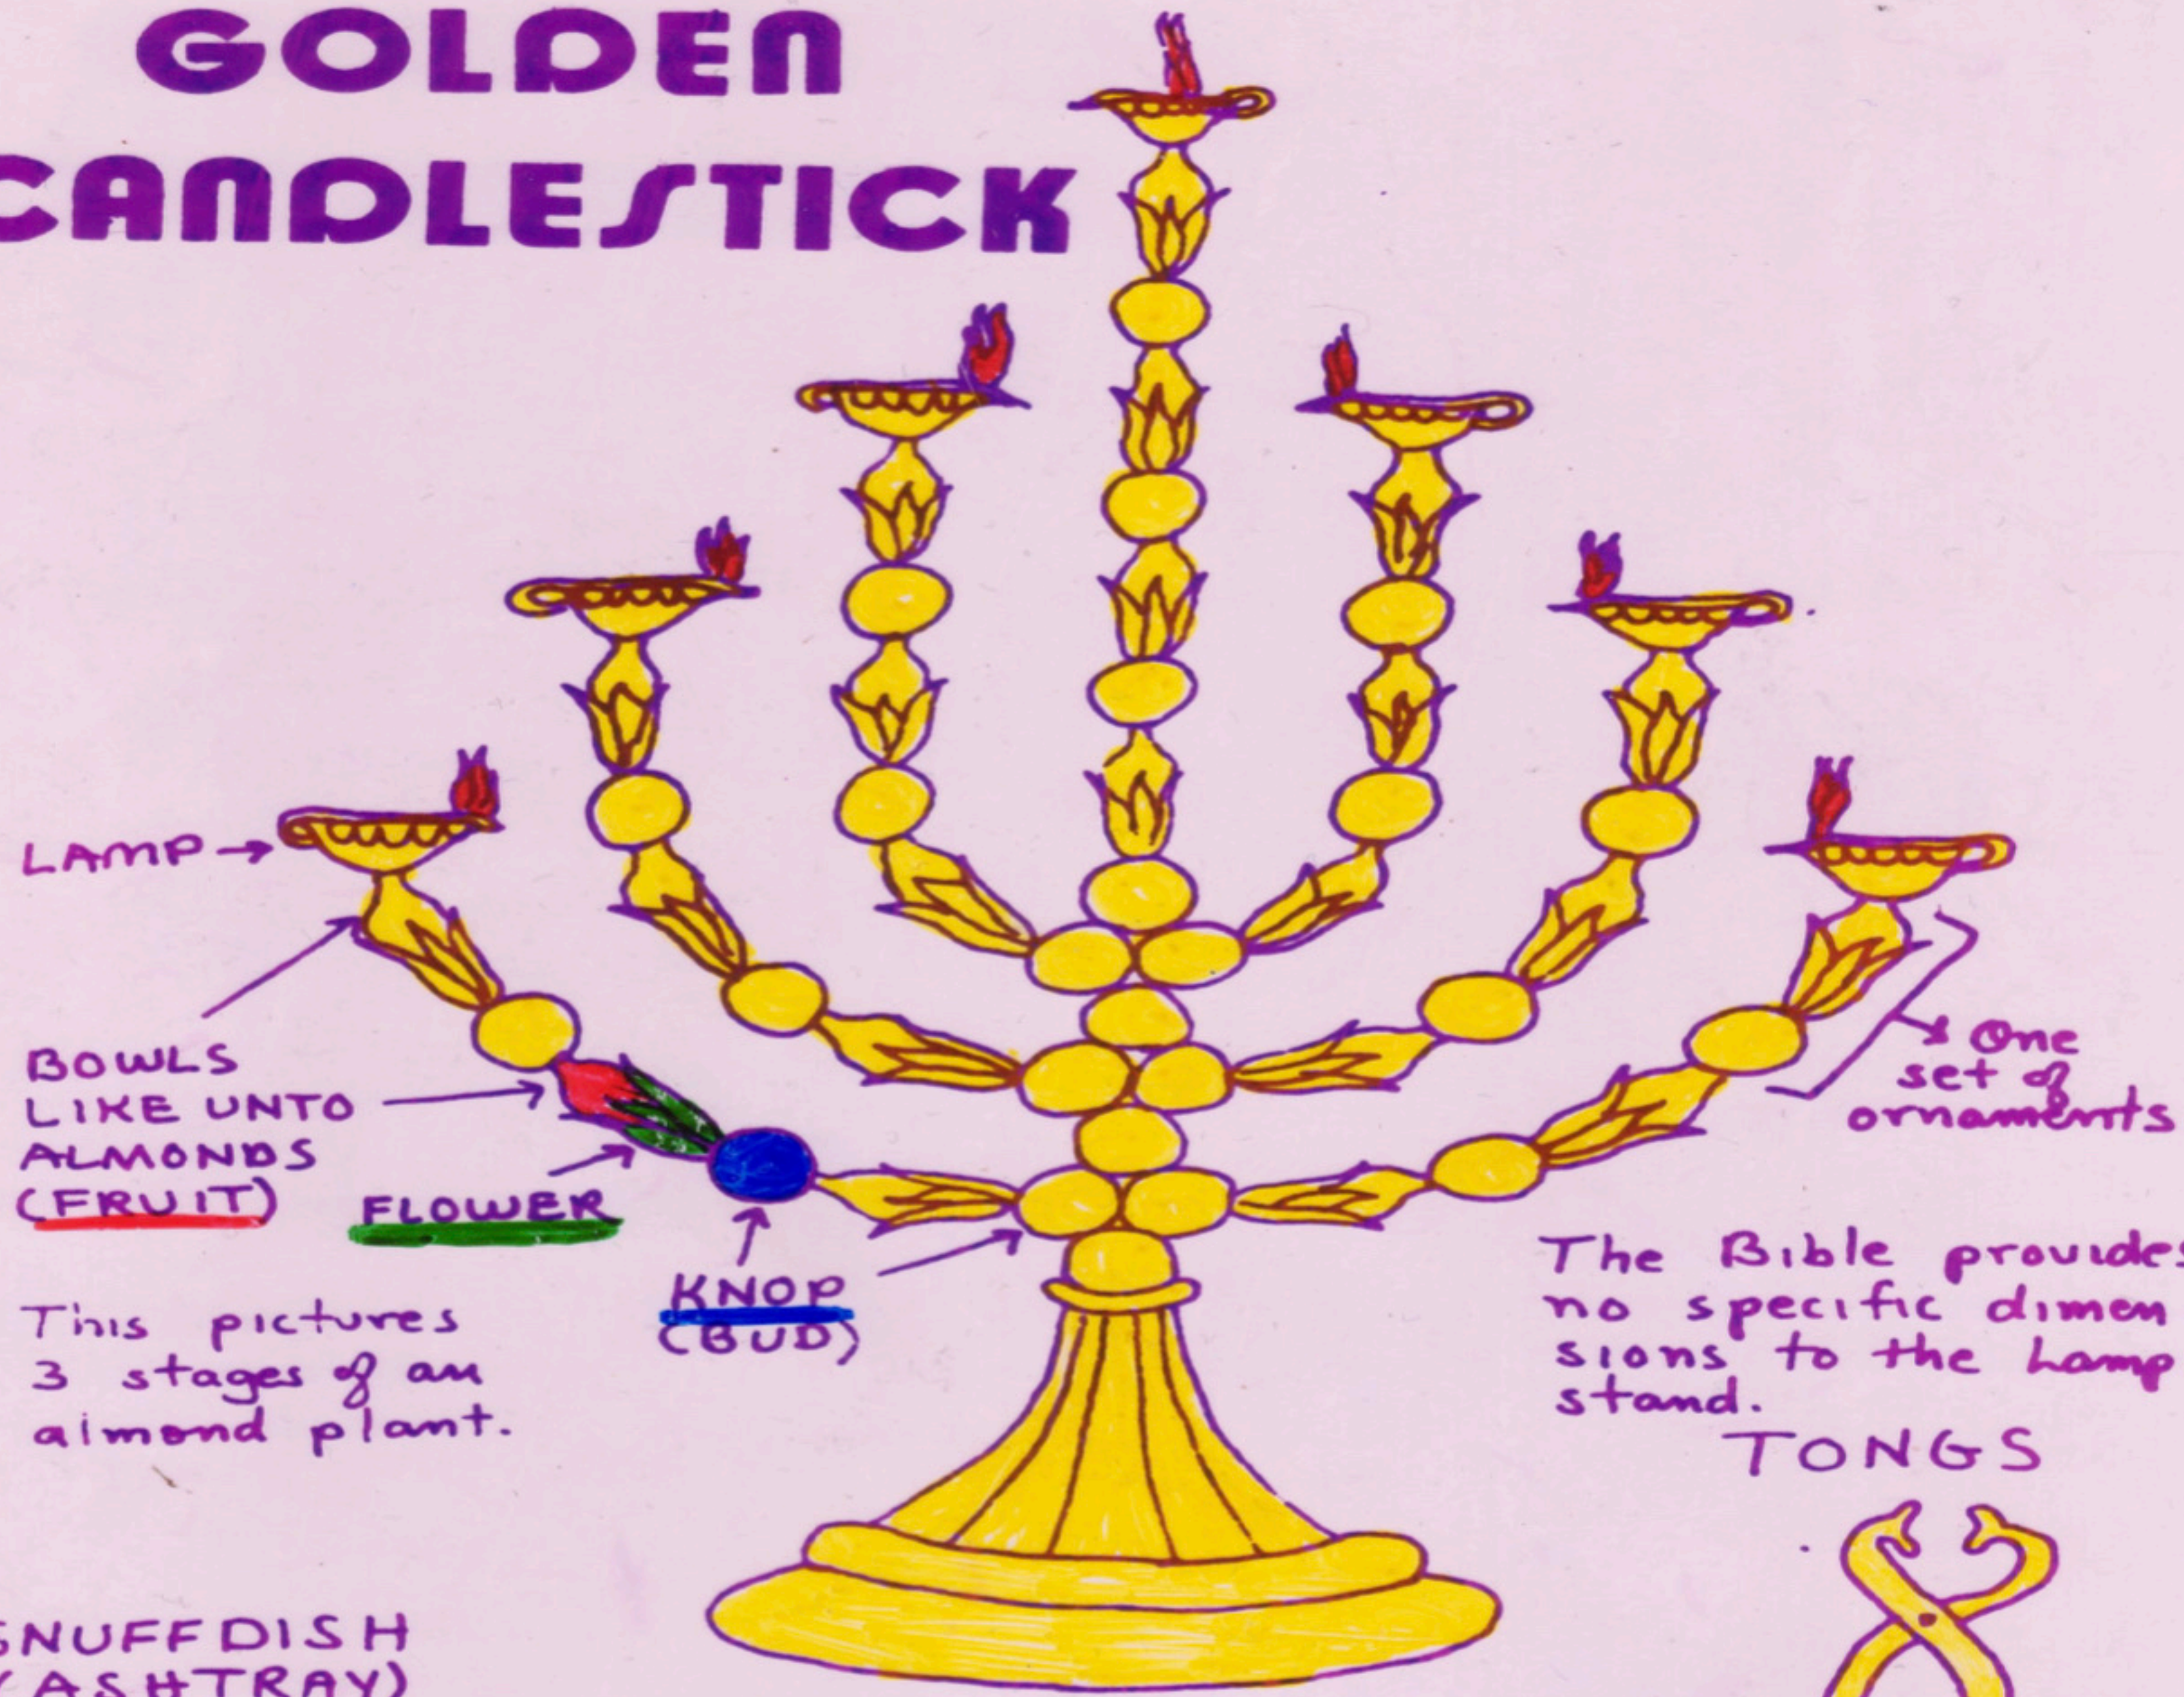

Brazen Altar

The Altar of Burnt Offering

**The
Lampstand**

GOLDEN CANDLESTICK

This pictures
3 stages of an
almond plant.

The Bible provides
no specific dimen-
sions to the lamp-
stand.

SNUFFDISH
(ASHTRAY)

TONGS

TABLE OF SHEWBREAD

DISHES

SPOONS

COVERS AND BOWLS

THE ARK AND THE MERCY-SEAT

The Ark of the Covenant

The Ark of the Covenant

ARK OF THE COVENANT