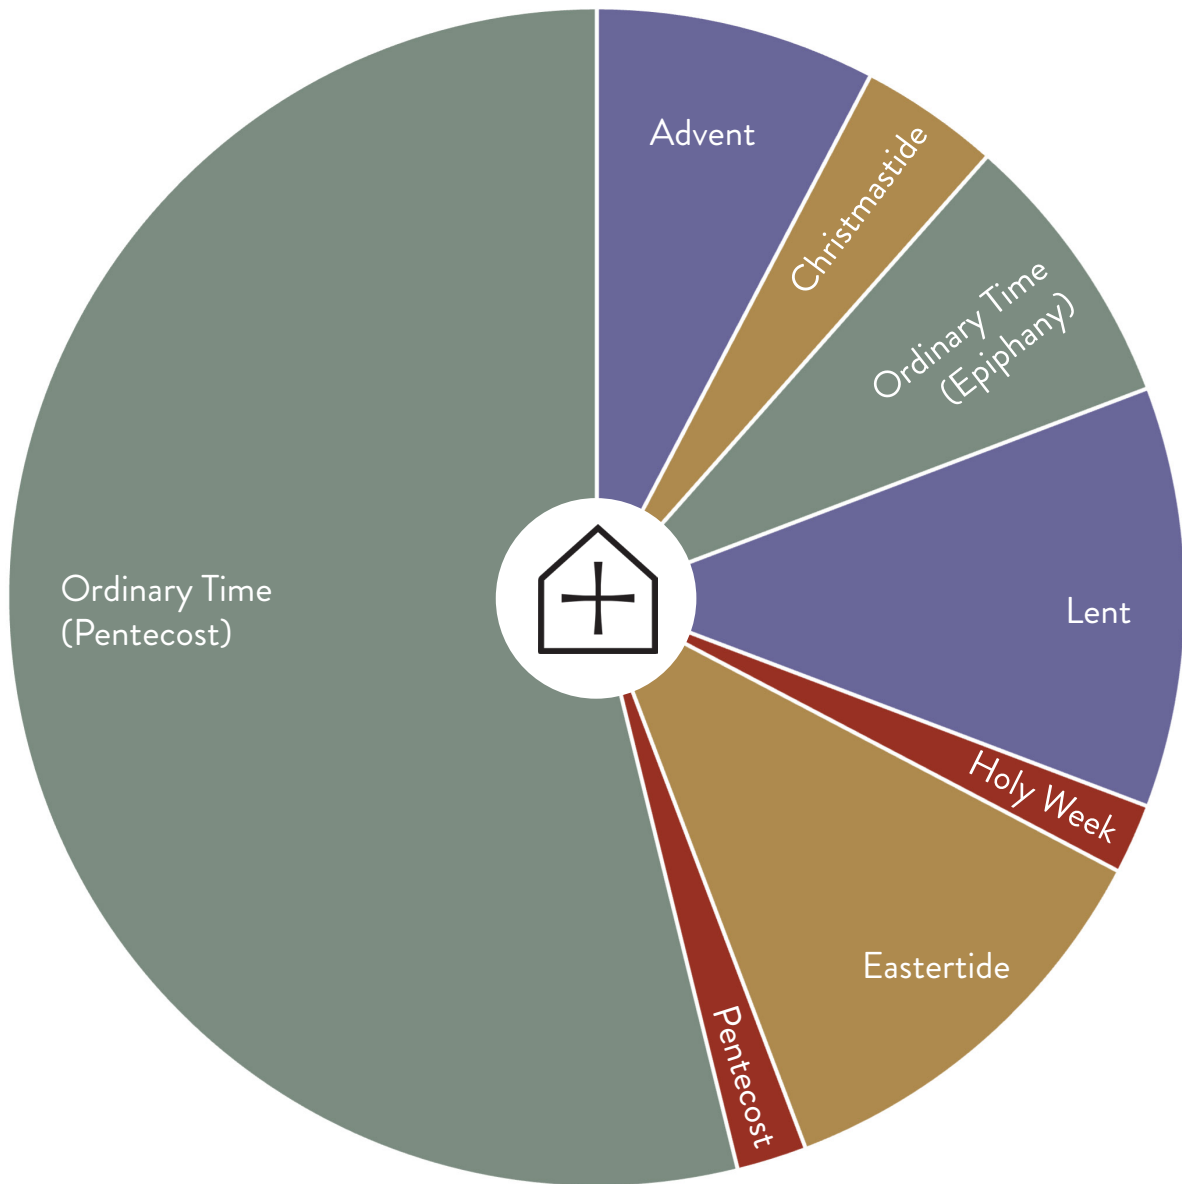

THE CHURCH YEAR

SEASONS:

FEASTS & FASTS:

- | | |
|---|--|
| Christmas - December 25 | Holy Saturday - day before Easter |
| Epiphany - January 6 | Easter - the first Sunday after the full moon on or after the spring equinox |
| Baptism of Our Lord - first Sunday of Epiphany | Good Shepherd - fourth Sunday of Easter |
| Transfiguration - last Sunday of Epiphany | Ascension* - 40 days after Easter |
| Ash Wednesday - 40 days before Easter (not including Sundays) | Pentecost - 50 days after Easter |
| Palm Sunday - Sunday before Easter | Trinity Sunday - Sunday after Pentecost |
| Maundy Thursday - Thursday before Easter | All Saints* - November 1 |
| Good Friday - Friday before Easter | Christ the King - Last Sunday of Pentecost |

* also celebrated on the Sunday after the feast

2023-24 CHURCH YEAR

- | | | |
|-----------------------------------|-------------------------------|----------------------------------|
| 1. Advent I - 12/03/23 | 8. Palm Sunday - 03/24/24 | 15. Ascension Sunday - 05/12/24 |
| 2. Christmas - 12/25/23 | 9. Maundy Thursday - 03/28/24 | 16. Pentecost - 05/19/24 |
| 3. Christmas I - 12/31/23 | 10. Good Friday - 03/29/24 | 17. Trinity Sunday - 05/26/24 |
| 4. Epiphany - 01/06/24 | 11. Holy Saturday - 03/30/24 | 18. All Saints - 11/1/24 |
| 5. Baptism of Our Lord - 01/07/24 | 12. Easter - 03/31/24 | 19. All Saints Sunday - 11/03/24 |
| 6. Transfiguration - 02/11/24 | 13. Good Shepherd - 04/21/24 | 20. Christ the King - 11/24/24 |
| 7. Ash Wednesday - 02/14/24 | 14. Ascension - 05/09/24 | |