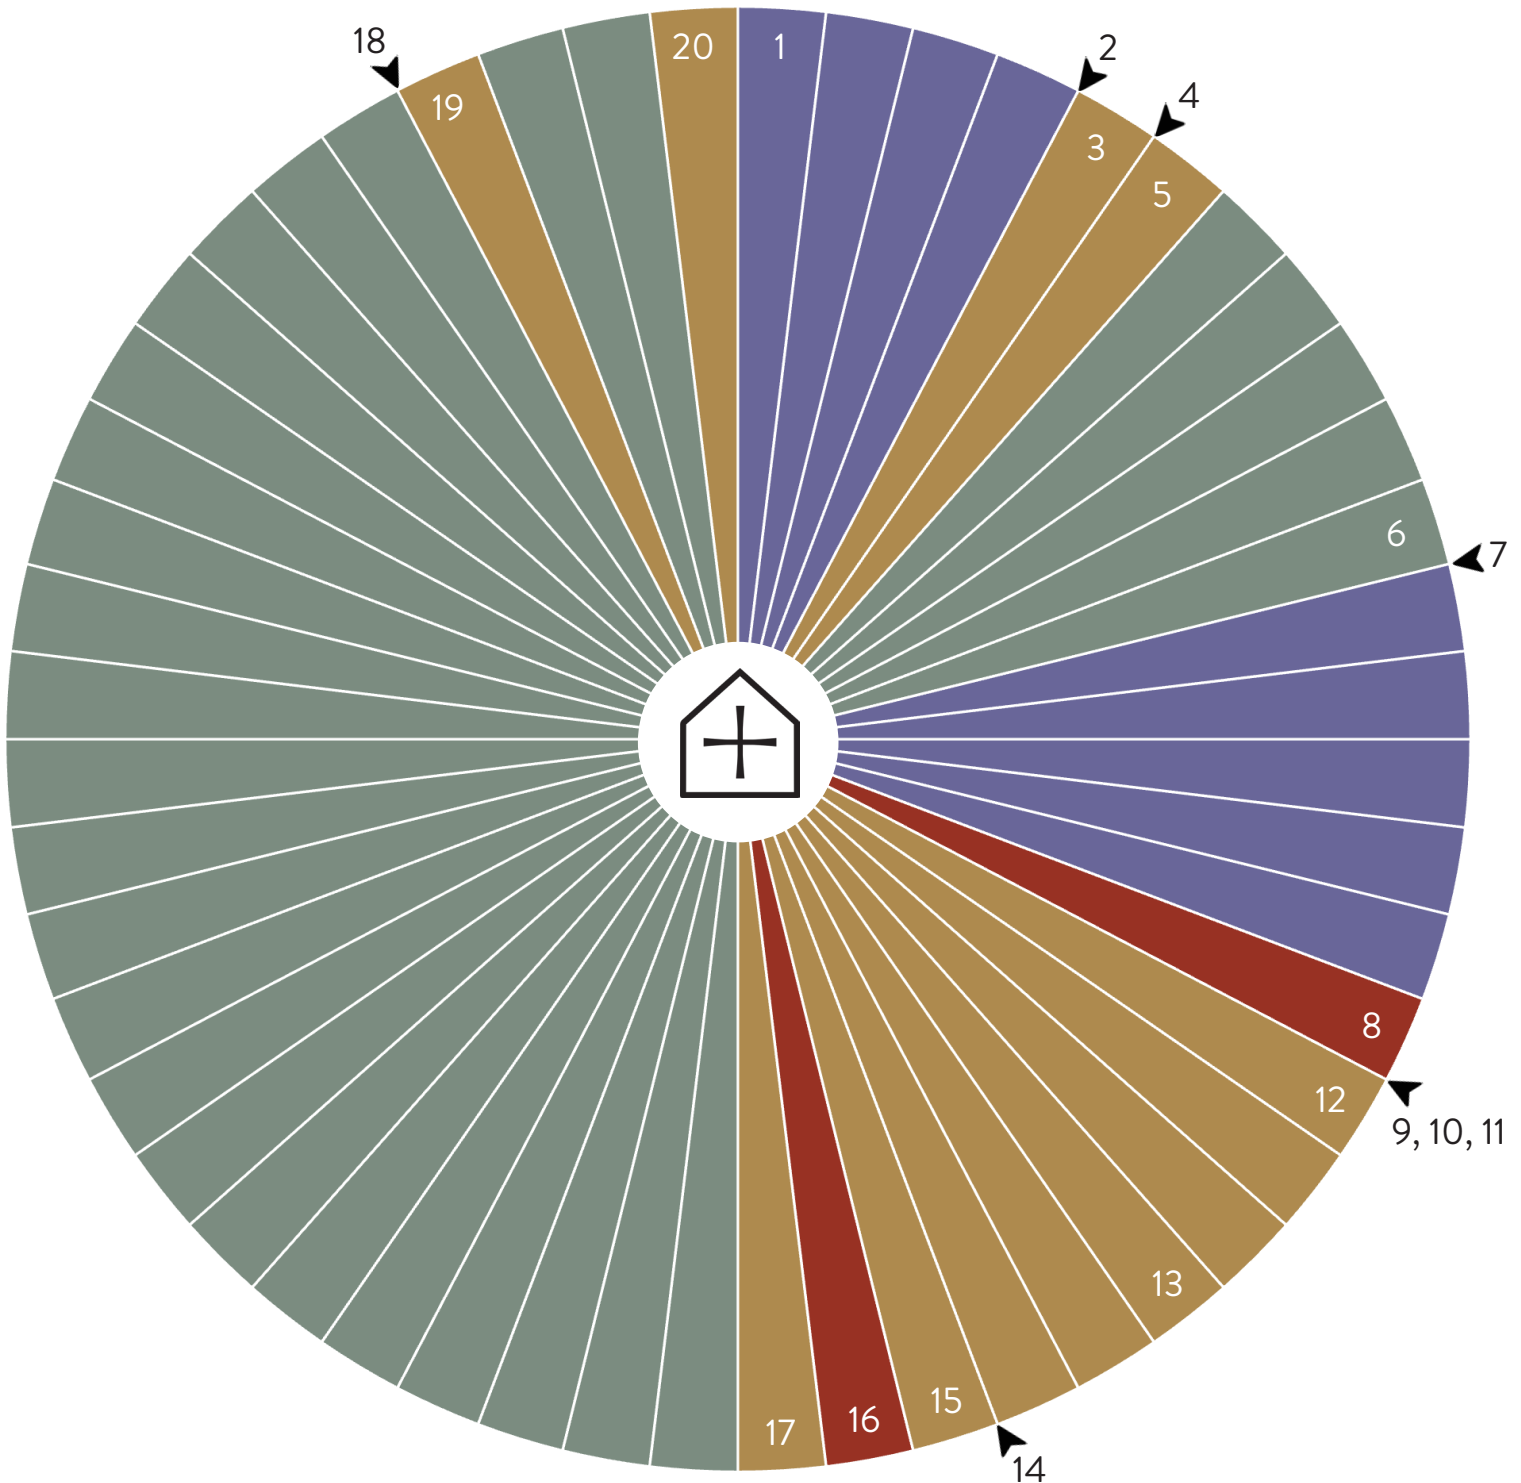

THE CHURCH YEAR

SEASONS:

FEASTS & FASTS:

- | | |
|---|--|
| Christmas - December 25 | Holy Saturday - day before Easter |
| Epiphany - January 6 | Easter - the first Sunday after the full moon on or after the spring equinox |
| Baptism of Our Lord - first Sunday of Epiphany | Good Shepherd - fourth Sunday of Easter |
| Transfiguration - last Sunday of Epiphany | Ascension* - 40 days after Easter |
| Ash Wednesday - 40 days before Easter (not including Sundays) | Pentecost - 50 days after Easter |
| Palm Sunday - Sunday before Easter | Trinity Sunday - Sunday after Pentecost |
| Maundy Thursday - Thursday before Easter | All Saints* - November 1 |
| Good Friday - Friday before Easter | Christ the King - Last Sunday of Pentecost |

* also celebrated on the Sunday after the feast

2023-24 CHURCH YEAR

- | | | |
|-----------------------------------|-------------------------------|----------------------------------|
| 1. Advent I - 12/03/23 | 8. Palm Sunday - 03/24/24 | 15. Ascension Sunday - 05/12/24 |
| 2. Christmas - 12/25/23 | 9. Maundy Thursday - 03/28/24 | 16. Pentecost - 05/19/24 |
| 3. Christmas I - 12/31/23 | 10. Good Friday - 03/29/24 | 17. Trinity Sunday - 05/26/24 |
| 4. Epiphany - 01/06/24 | 11. Holy Saturday - 03/30/24 | 18. All Saints - 11/1/24 |
| 5. Baptism of Our Lord - 01/07/24 | 12. Easter - 03/31/24 | 19. All Saints Sunday - 11/03/24 |
| 6. Transfiguration - 02/11/24 | 13. Good Shepherd - 04/21/24 | 20. Christ the King - 11/24/24 |
| 7. Ash Wednesday - 02/14/24 | 14. Ascension - 05/09/24 | |