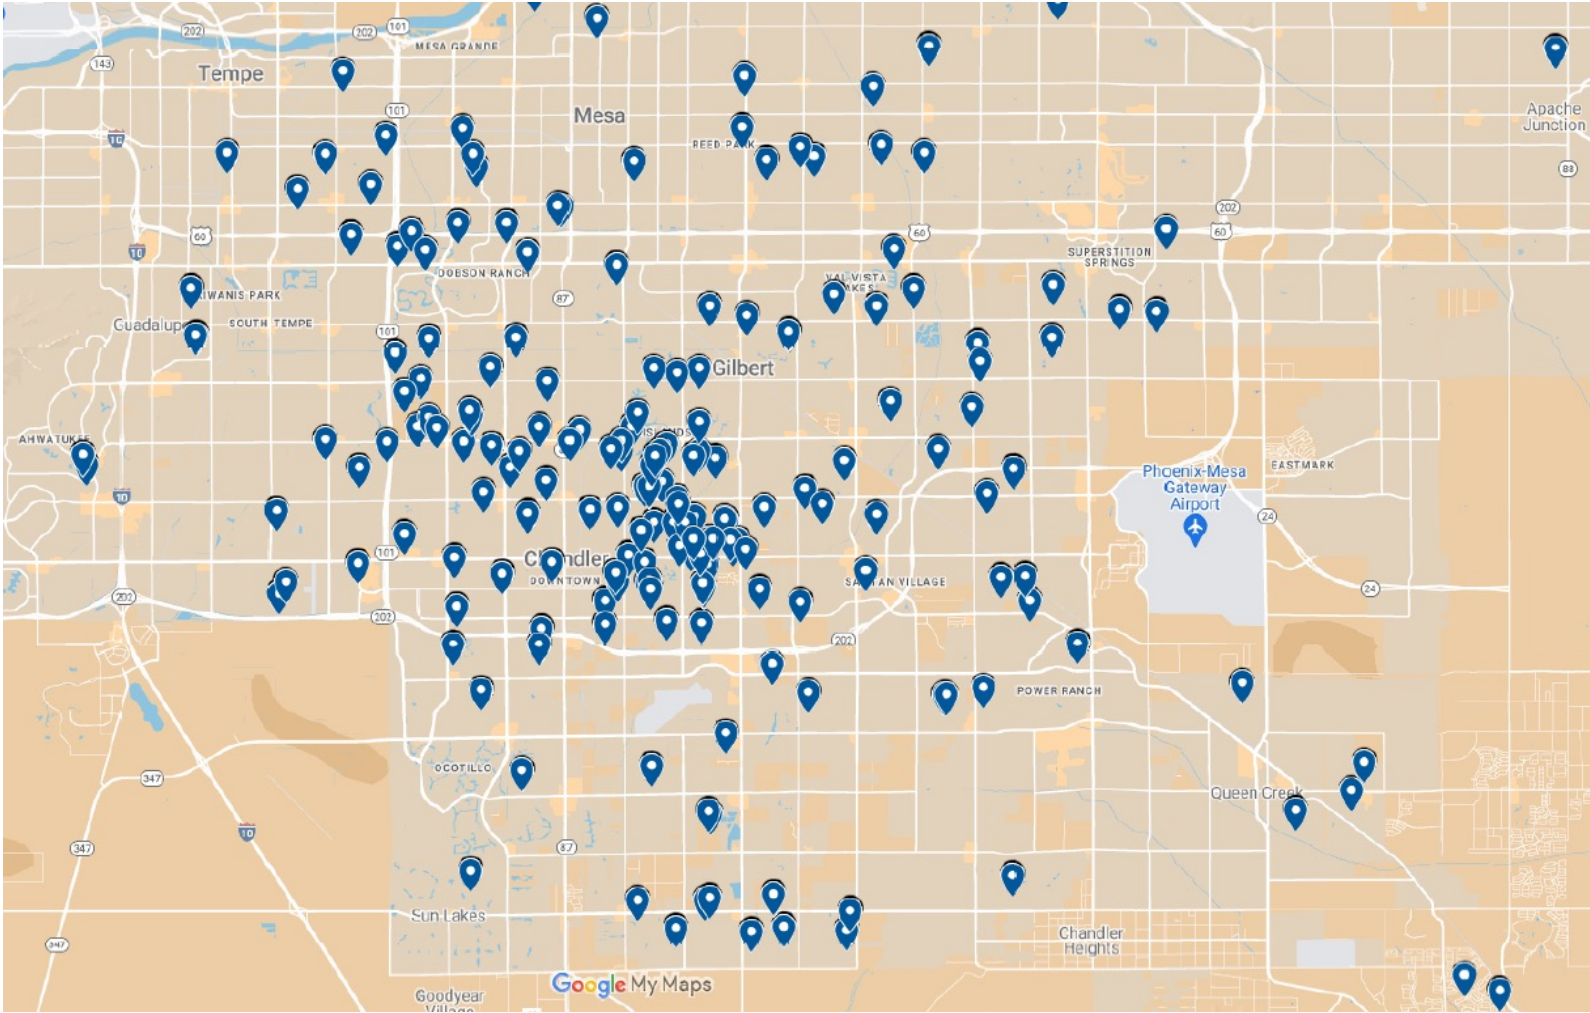

NROGs Neighbor Relational Outreach Groups

NROGs

- **N**ighbor- anyone who crosses our path
- **R**elational- take time to make non-Christian friends
- **O**utreach- share the crystal clear gospel
- **G**roups- leverage the gifts of the group, provide on ramp into the group and church

NROGs Neighbor Relational Outreach Groups

Mission Field

NROGs Neighbor Relational Outreach Groups

NROG Mission Field

NROGs Neighbor Relational Outreach Groups

NROG Management Structure

Jesus Christ

Faith Church Elders