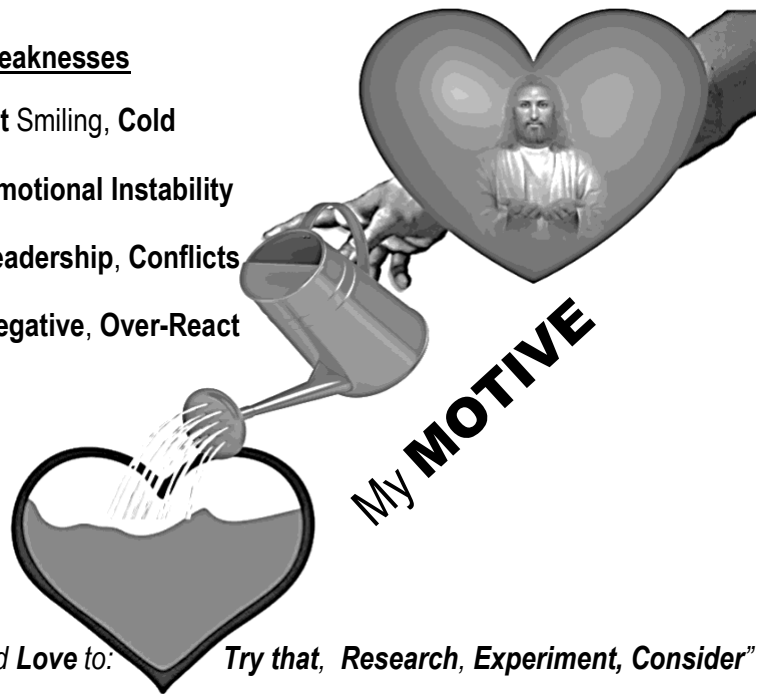

Try that, Research, Experiment, Consider”