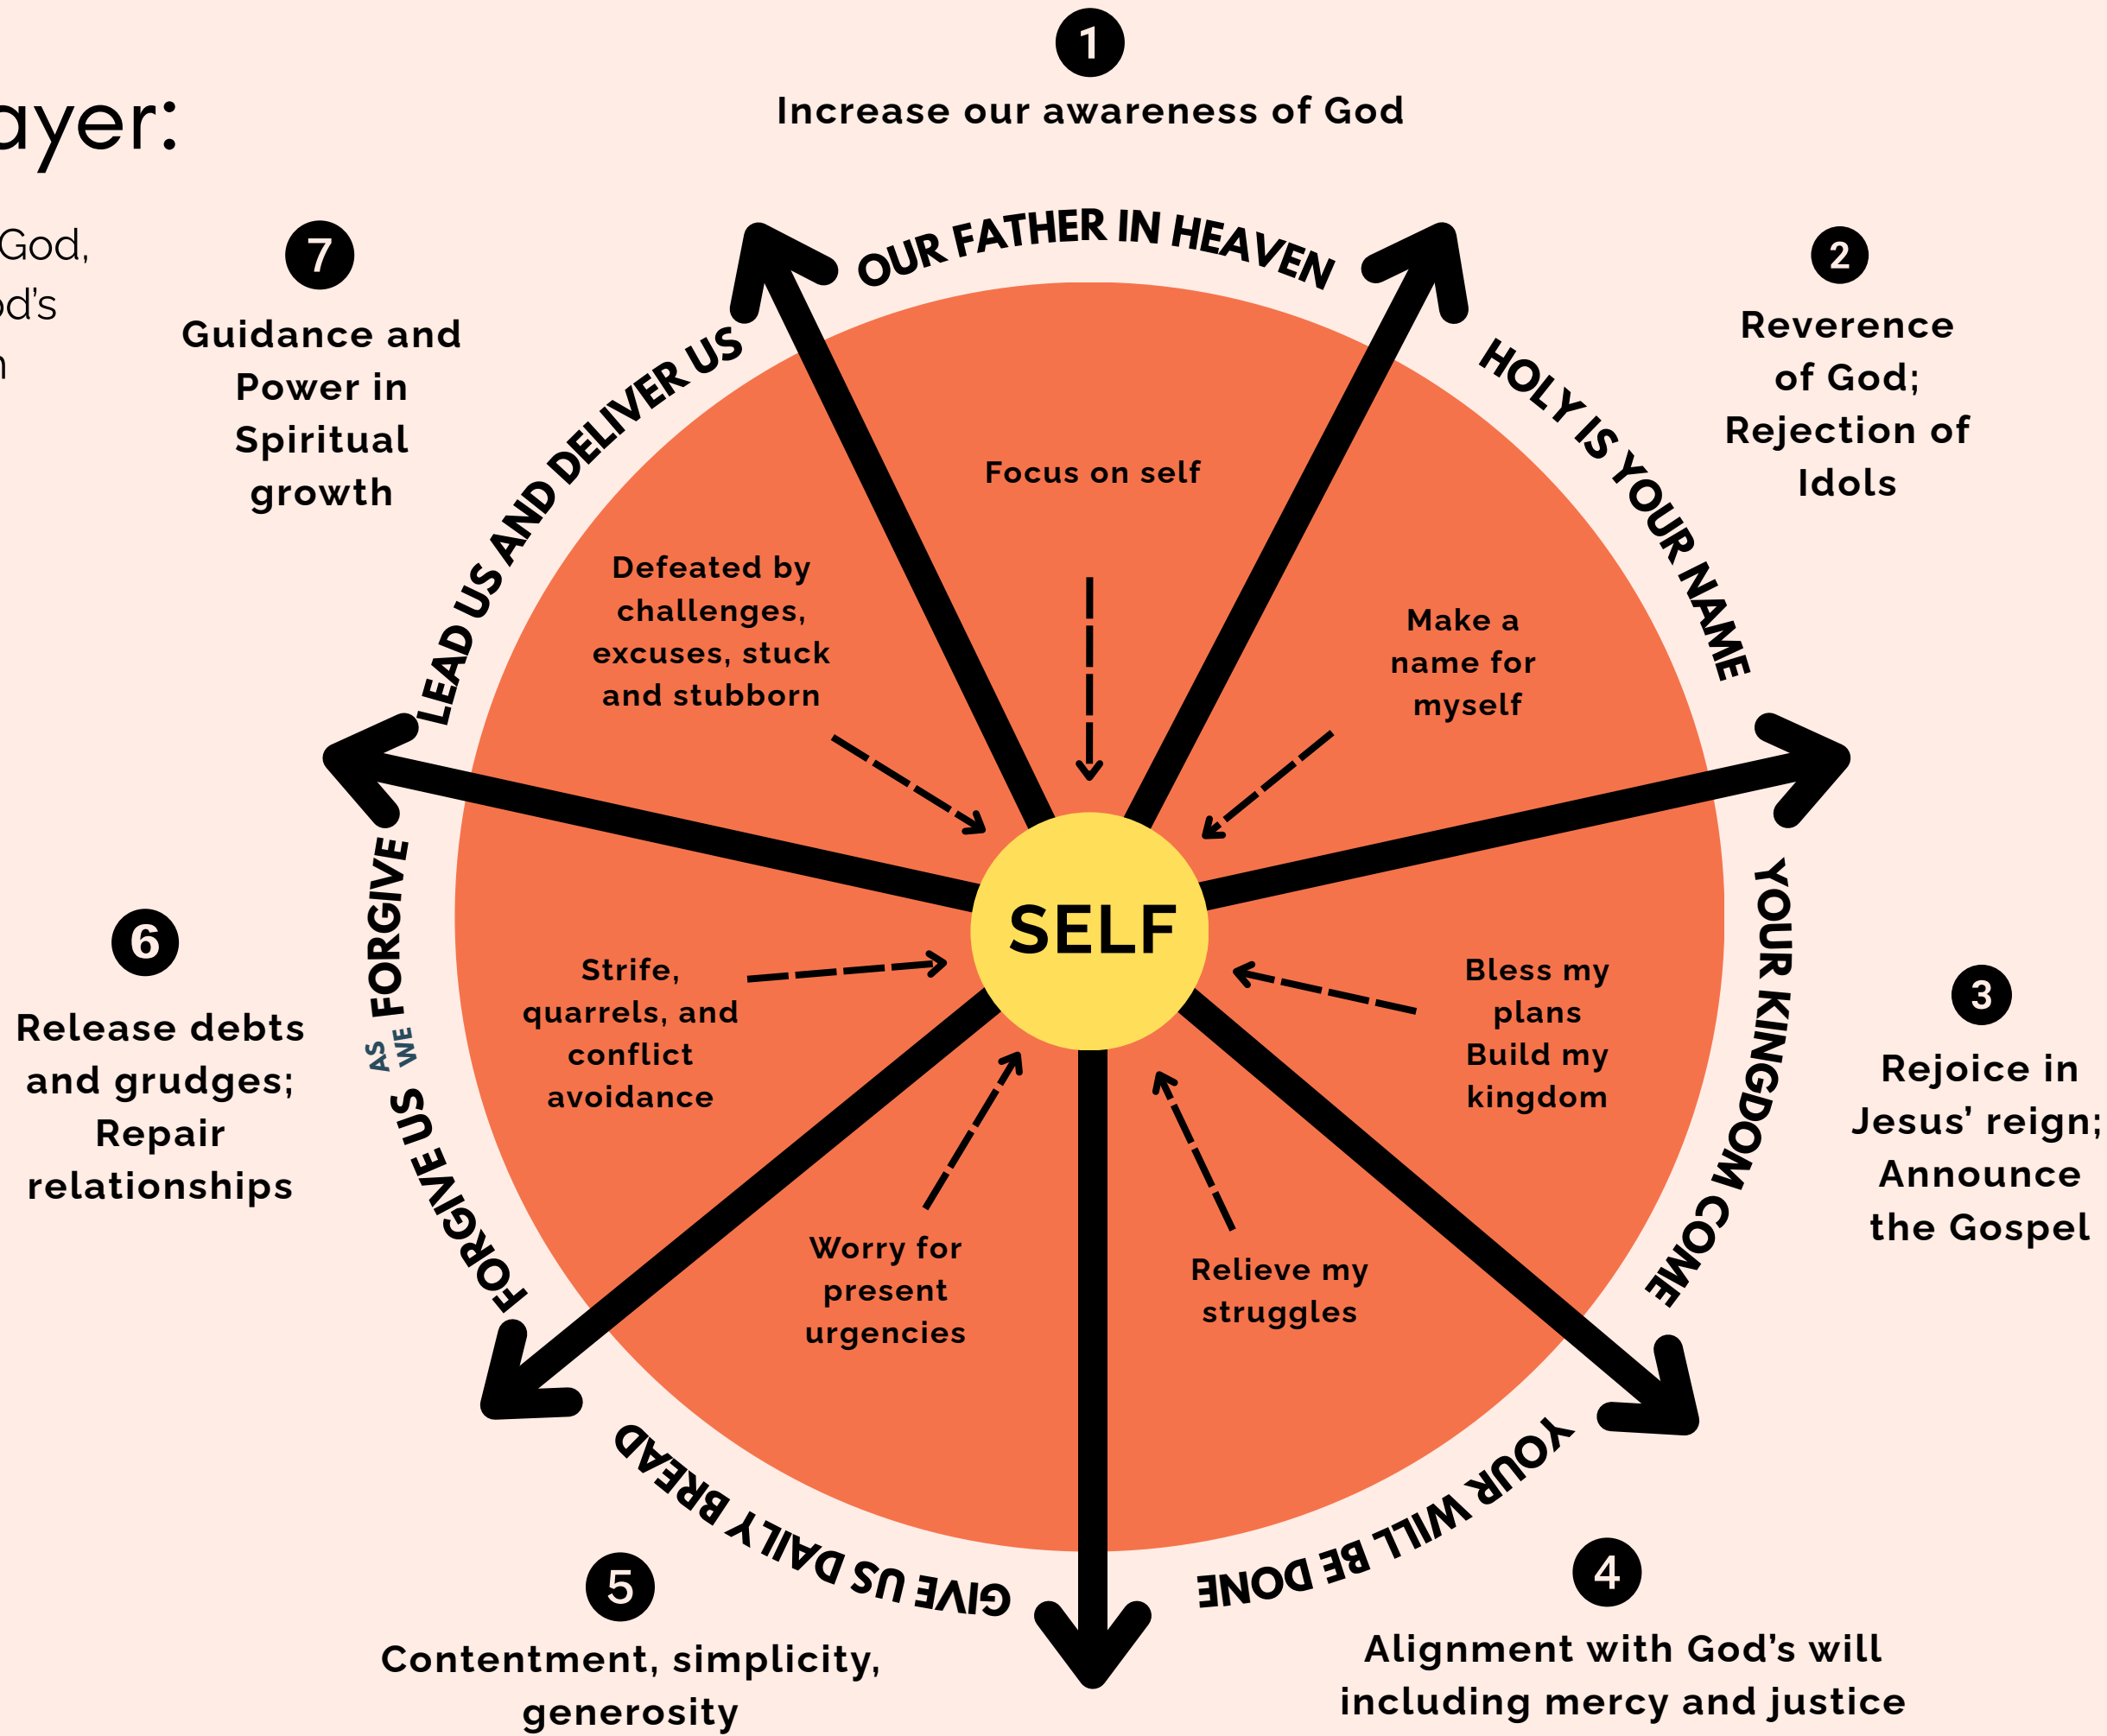

Kingdom Prayer:

Shifts focus from self to God, aligning your life with God's heart and your story with God's agenda.

Default Prayer:

Self-focus, trying to get God to accomplish your desires and bless your plans.