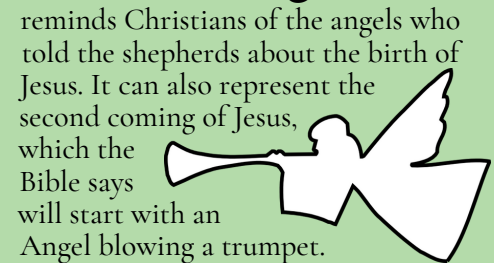

The Angel

reminds Christians of the angels who told the shepherds about the birth of Jesus. It can also represent the second coming of Jesus, which the Bible says will start with an Angel blowing a trumpet.

Babe / Manger

represents Jesus as a baby at Christmas.