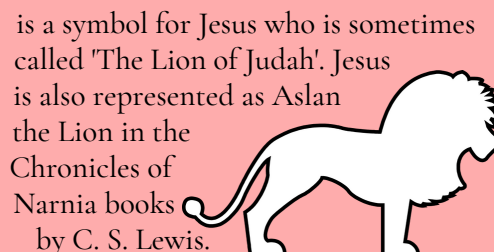

The Lion

is a symbol for Jesus who is sometimes called 'The Lion of Judah'. Jesus is also represented as Aslan the Lion in the Chronicles of Narnia books by C. S. Lewis.