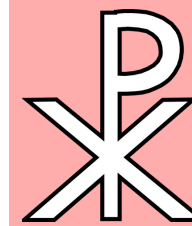

The Chi-Rho