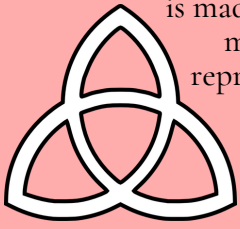

The Triquetra

is made of three loops making a triangle representing the three parts of the Christian 'Trinity' of God, Jesus and the Holy Spirit.