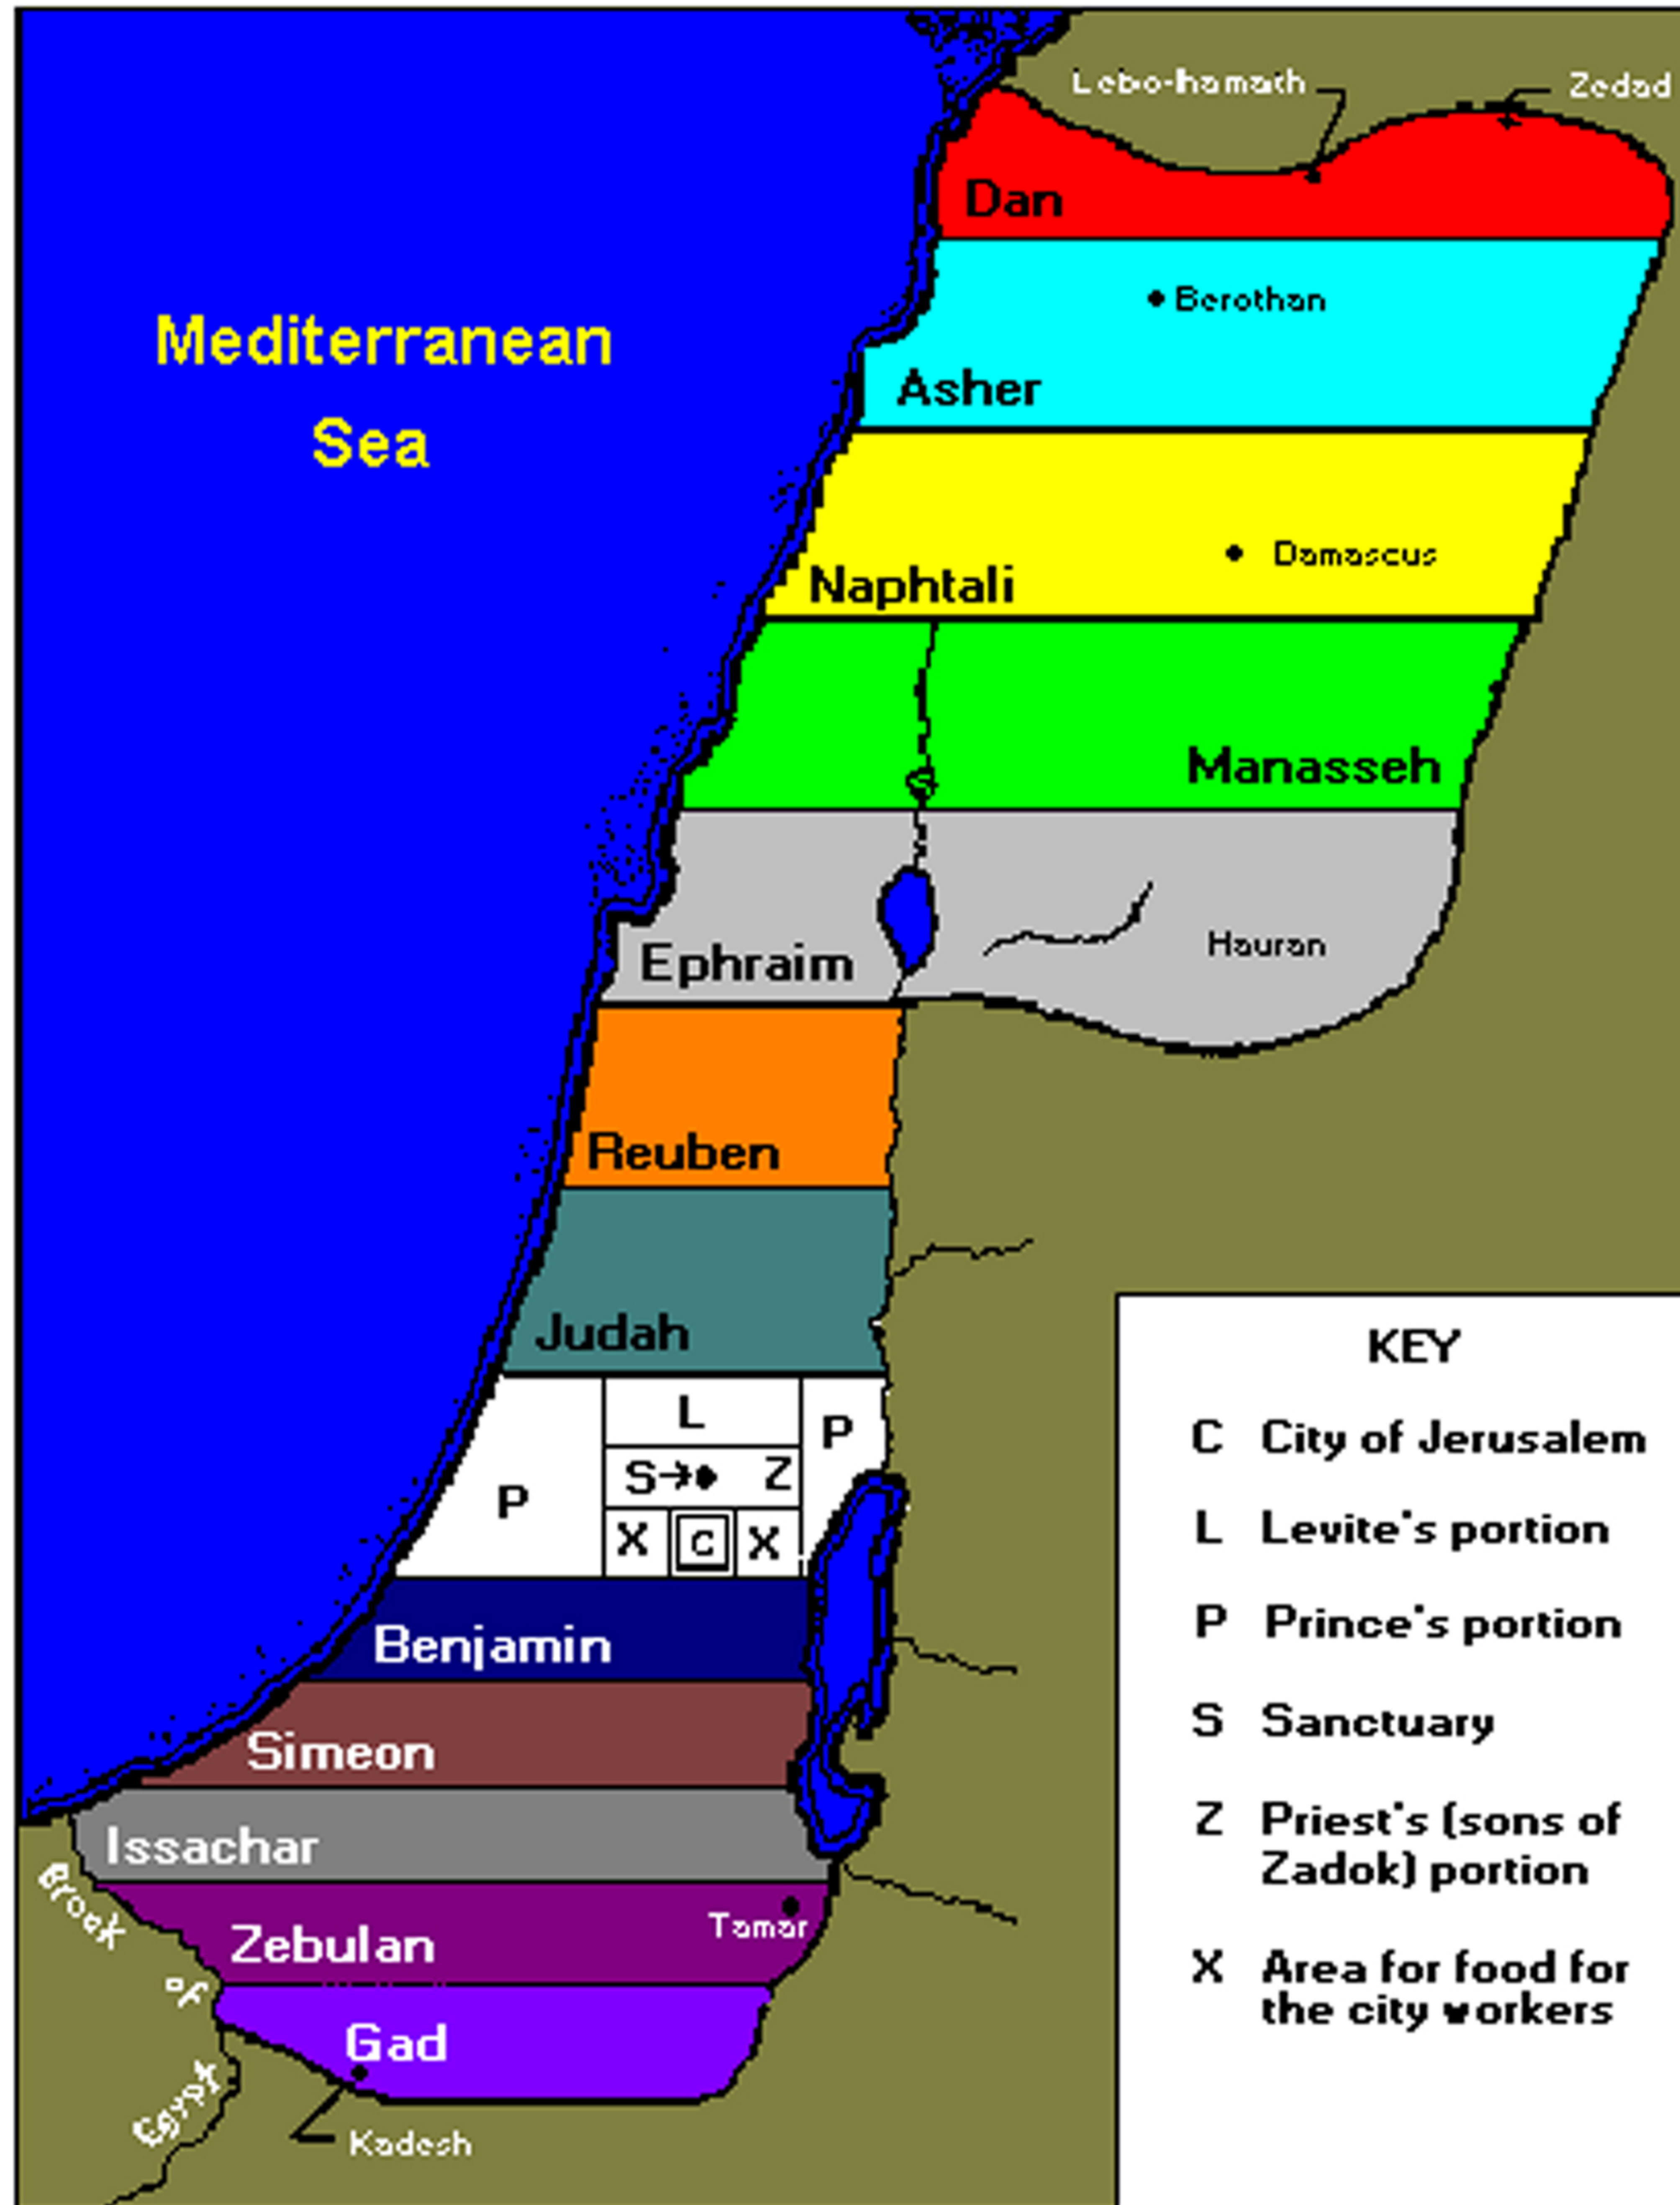

LAND ALLOTMENT DURING THE MILLENNIUM ACCORDING TO EZEKIEL

The Millennial Temple

(Dimensions in feet)

- A Altar (43:13-17)
- B Building - Function not explained. (41:12)
- G1 Outer Gates (40:6-17, 20-27)
- G2 Inner Gates (40:28-37)
- K1 Kitchens for the people's sacrifices. (46:21-24)
- K2 Kitchens for the priests. (46:19-20)
- PC Priest's Chambers (42:1-14)
- R 30 rooms in outer court. (40:17)
- RP Rooms for ministering priests. (40:44-47)
- T Temple Proper (40:48 - 41:11, 13-14, 16-26)