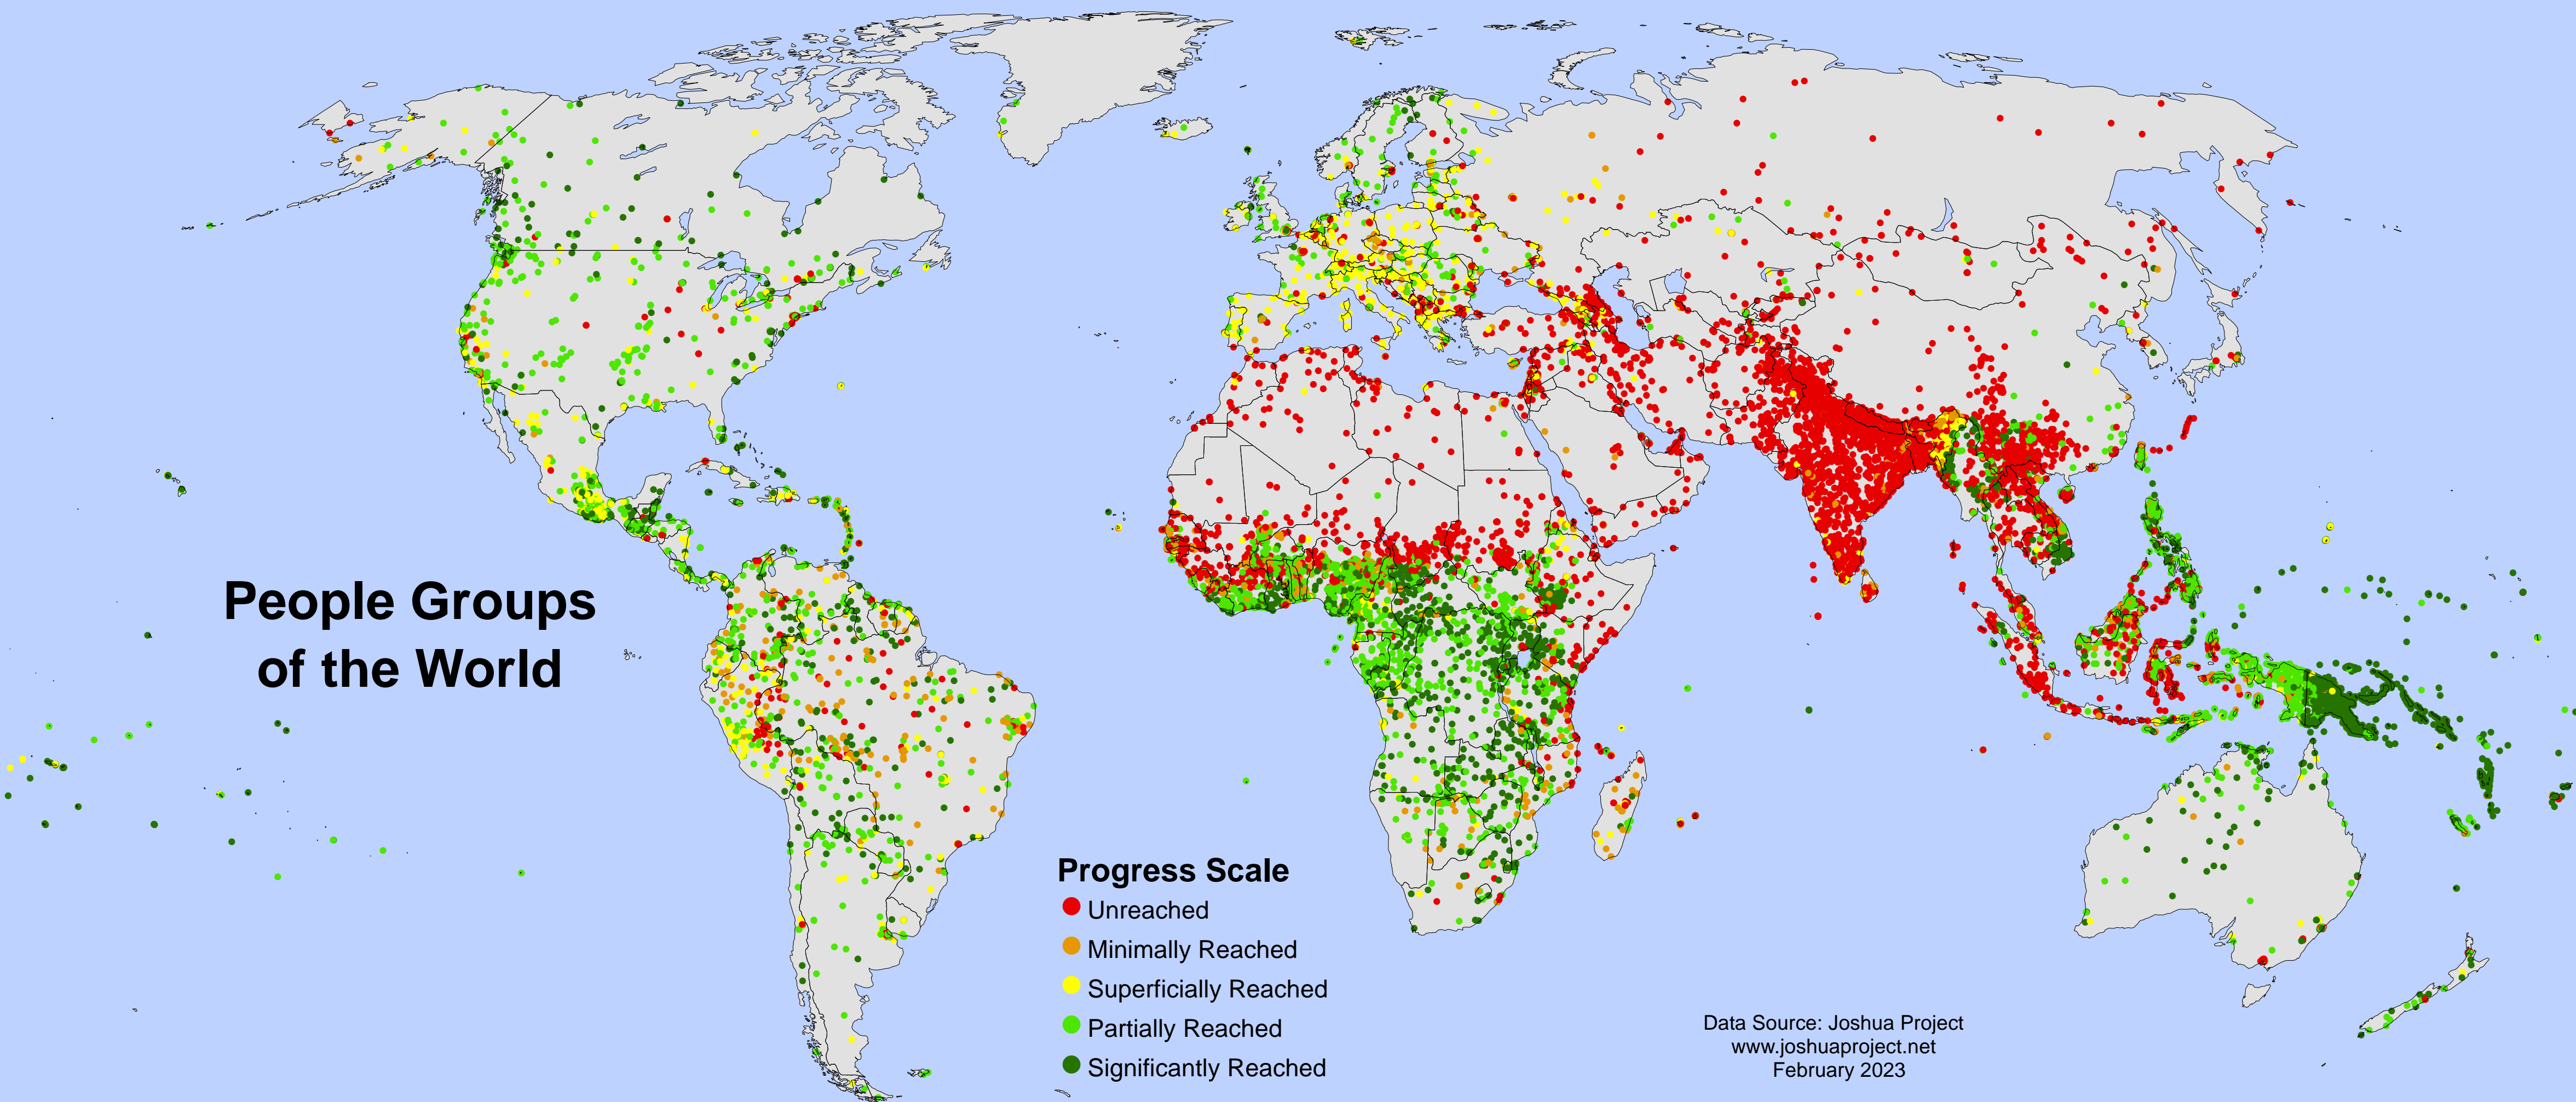

# People Groups of the World

10/40 Window

## Progress Scale

- Unreached
- Minimally Reached
- Superficially Reached
- Partially Reached
- Significantly Reached

Data Source: Joshua Project  
www.joshuaproject.net  
February 2023

# People Groups of the World

## Progress Scale

- Unreached
- Minimally Reached
- Superficially Reached
- Partially Reached
- Significantly Reached

Data Source: Joshua Project  
[www.joshuaproject.net](http://www.joshuaproject.net)  
February 2023