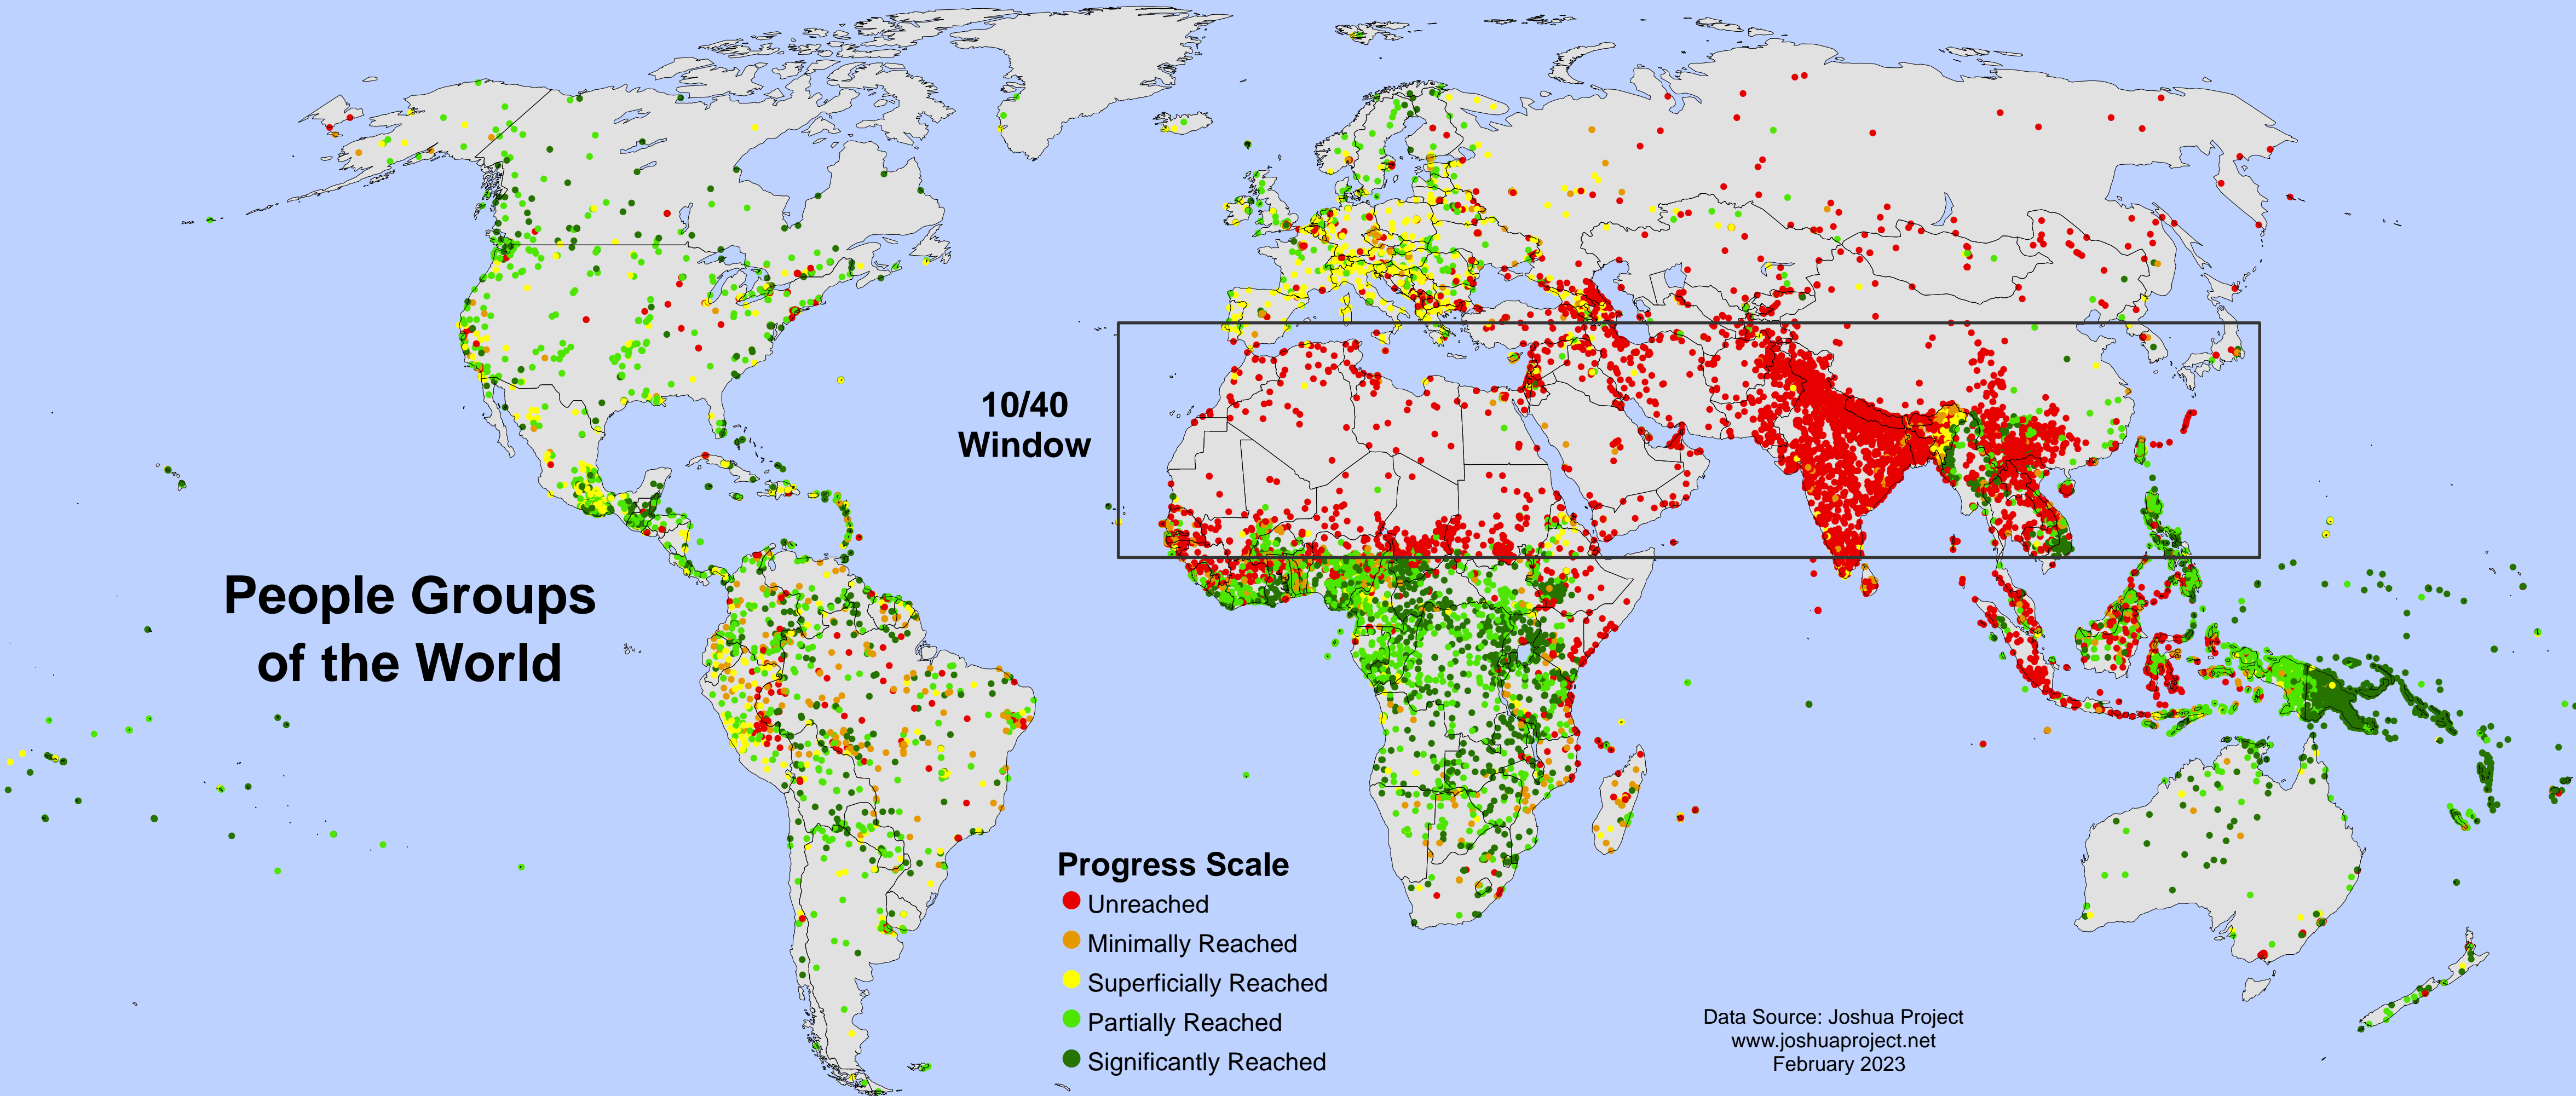

***I. A Missional Church  
preaches the Gospel***

A high-angle, black and white photograph of a massive crowd of people, all wearing white clothing. The crowd is dense and fills the entire frame, creating a textured, almost abstract pattern of heads and shoulders. The lighting is even, highlighting the individual forms within the collective mass.

***2. A Missional Church  
has a Kingdom agenda***

***3. The members of a  
Missional Church give  
themselves and their  
resources for the expansion  
of God's Kingdom***

A large, dense crowd of people, many wearing white clothing, is shown from an aerial perspective. The text is overlaid on the center of the image.

***4. A Missional Church is  
led and empowered by the  
Holy Spirit***

## Progress Scale

- Unreached
- Minimally Reached
- Superficially Reached
- Partially Reached
- Significantly Reached

Data Source: Joshua Project  
www.joshuaproject.net  
February 2023