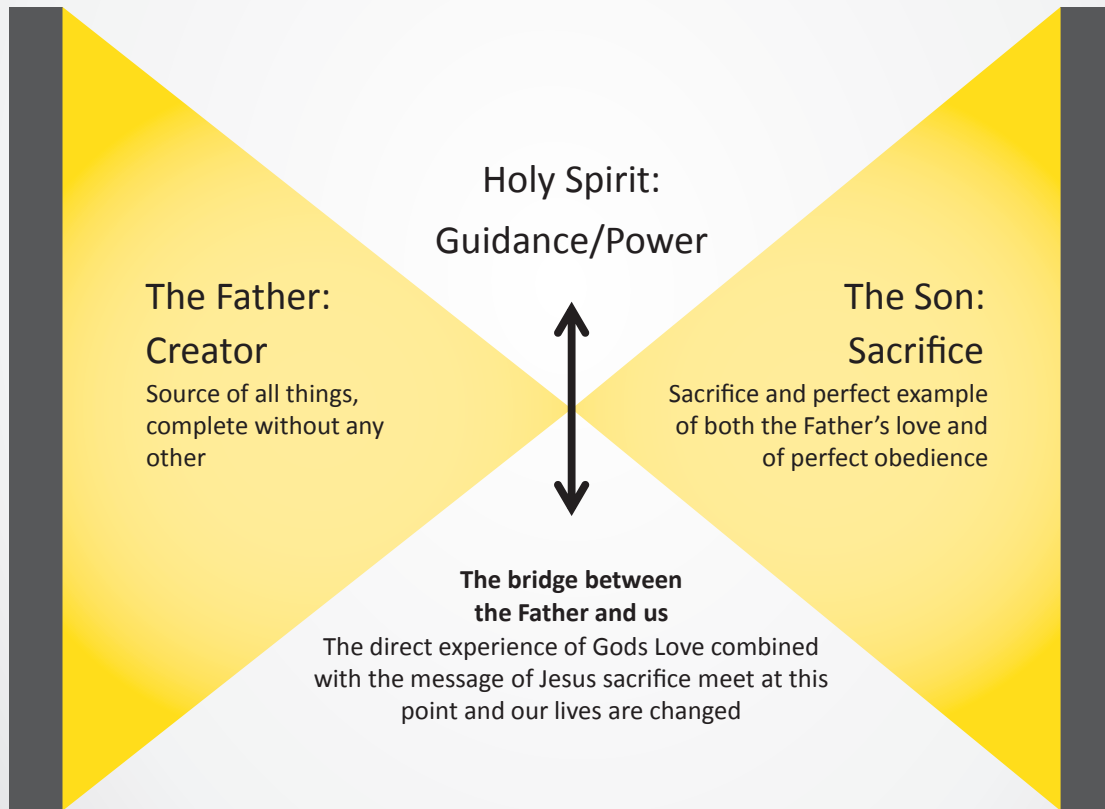

joel chapen's diagram

Imagined, Created, and will Re-Create

Active Power of Redemption

What was before there was
the Universe

Was physically present
and continues to change
the world through his story

this week's conversation with God

1. How do I want to let the power of the Holy Spirit to work in my life?
2. How am I letting the Holy Spirit perform His role in my life?
3. What new beautiful element of God's character do I see now?