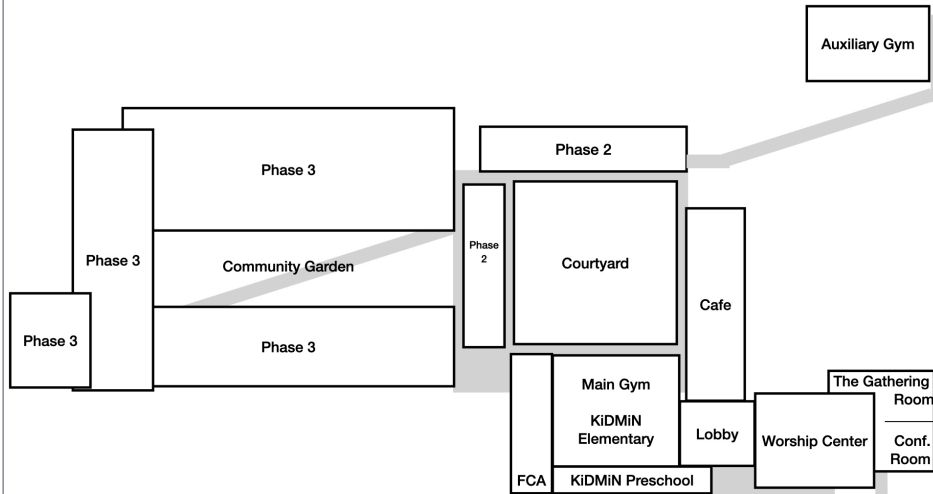

KiDMiN FAMILIES

Check-In begins at 10:40am in the Lobby

All CCMP hosts & hostesses are happy to help you find your way around our new facilities.

WAYS TO GIVE @ CCMP

Offering boxes located at exit doors.

Mail to PO Box 866