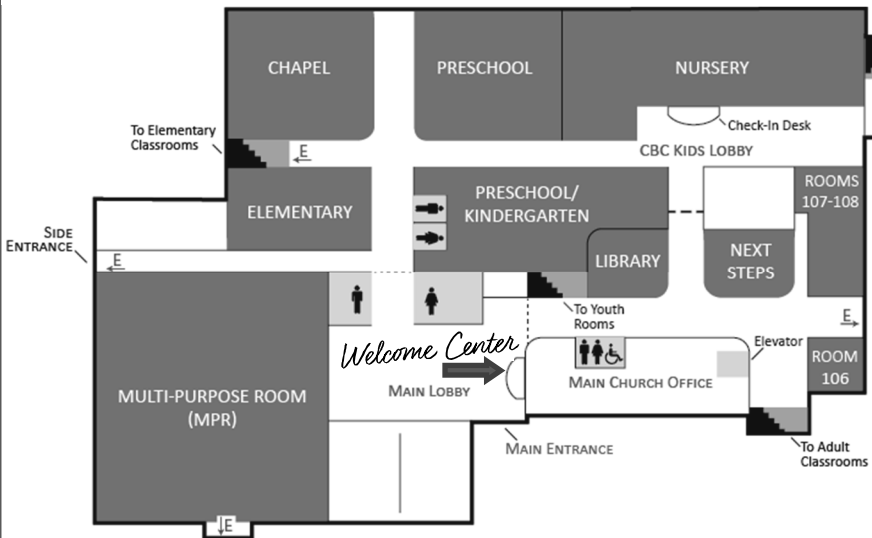

The Welcome Center staff is happy to help you find class locations for your children, get connected through Realm, or answer any other questions you may have.

If you have difficulty viewing the screens, large-print song sheets are available at the Welcome Center.

Help Keep the Church Clutter Free!

Do you have something for someone that does not fit in their church mailbox? We have created a place for you to leave those items for pick up. Lateral files can be found in the hallway between Rooms 106 and 107 (down the hall from the mailboxes). Before leaving the item inside the lateral file, please date the item, put the person's name on it, and place a note in that person's mailbox. Items of this sort left in other areas will be moved to this file. Items left for more than 30 days will be removed. Please remember the church accepts no responsibility for lost or stolen items.